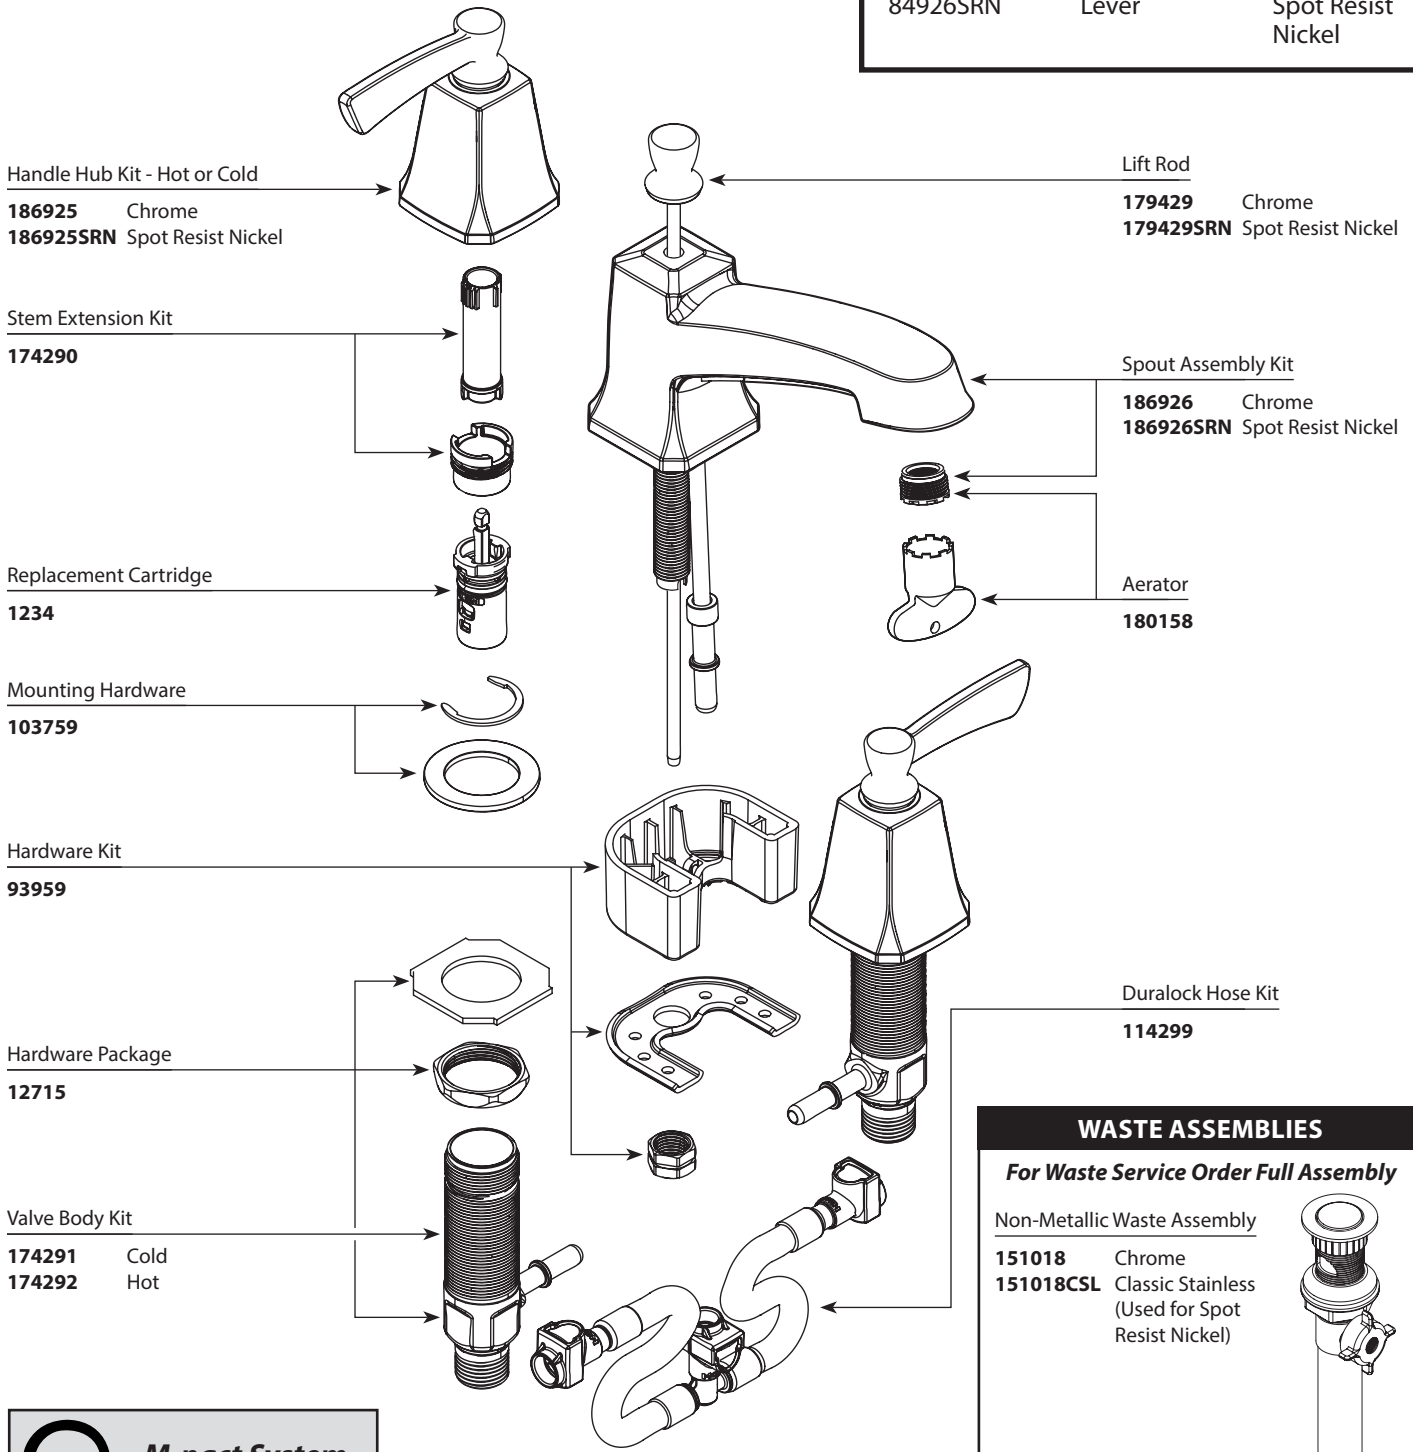

Buy it for looks. Buy it for life.®

Illustrated Parts

CONWAY™		
Two-Handle Widespread Lavatory Faucet		
MODEL	HANDLE	FINISH
84926	Lever	Chrome
84926SRN	Lever	Spot Resist Nickel

■ Order by Part Number

WASTE ASSEMBLIES

For Waste Service Order Full Assembly

Non-Metallic Waste Assembly
151018 Chrome
151018CSL Classic Stainless (Used for Spot Resist Nickel)