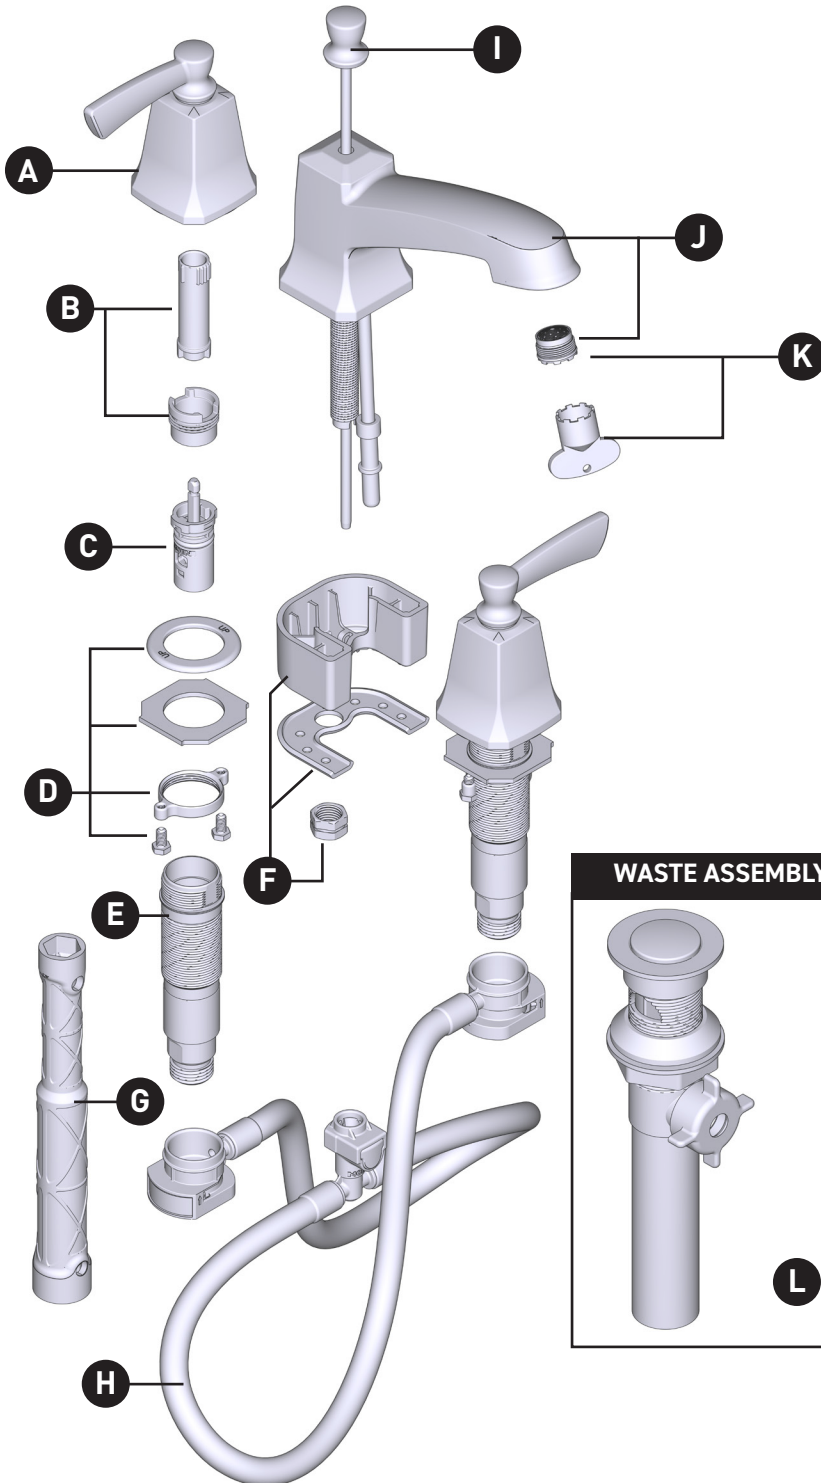

## ORDER BY PART NUMBER

# ILLUSTRATED PARTS

## Conway™

Two-Handle Widespread Lavatory Faucet  
84926 Series

ID	Kit Number	Finish
*A	186925	See Below
	186925SRN	See Below
B	174290 (hot & cold)	N/A
C	1234	N/A
D	215997	N/A
E	215996 (Hot)	N/A
	215995 (Cold)	N/A
F	93959	N/A
G	118305	N/A
H	215998	N/A
*I	179429	See Below
	179429SRN	See Below
*J	186926	See Below
	186926SRN	See Below
K	180158	N/A
*L	151018	See Below
	151018CSL	See Below

# Illustrated Parts

CONWAY™		
Two-Handle Widespread Lavatory Faucet		
MODEL	HANDLE	FINISH
84926	Lever	Chrome
84926SRN	Lever	Spot Resist Nickel

■ Order by Part Number

**WASTE ASSEMBLIES**

*For Waste Service Order Full Assembly*