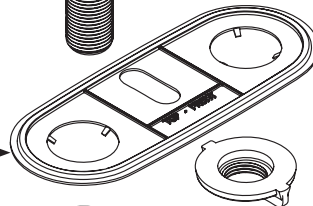

■ Order by Part Number

There is more than one version of this model.
Page down to identify the version you have.

GRAEDEN™ Two Handle Centerset Lavatory Faucet		
MODEL	FINISH	NOTES
84137	Chrome	Push-Down Waste
84137BL	Matte Black	Push-Down Waste
84137SRN	Spot Resist Brushed Nickel	Push-Down Waste

Cartridge Nut (Qty 2)

97535

Replacement Cartridge

1224

Aerator Kit (Includes Tool)

180158 1.2gpm

Deck Gasket

142446