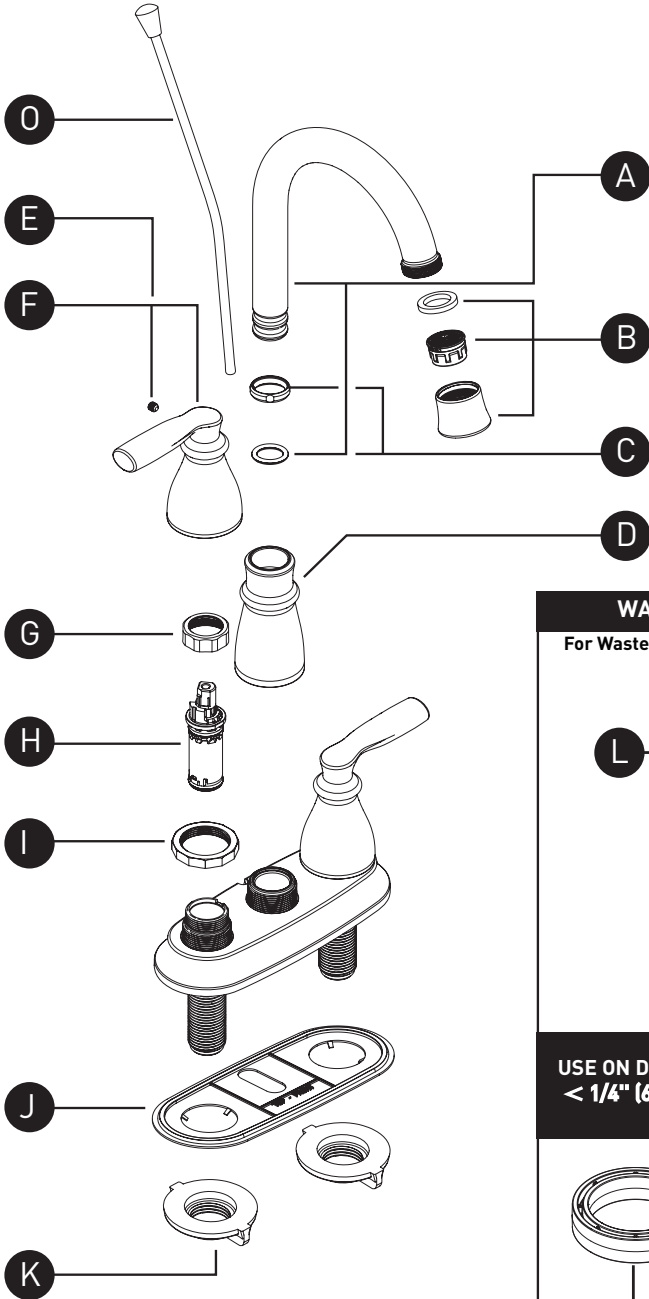

### HILLIARD™ Two Handle Centerset Lavatory Faucet 84537 Series

ORDER BY PART NUMBER

**WASTE ASSEMBLIES**

For Waste Service Order Full Assembly

**L**

USE ON DECKS < 1/4" (6mm)	USE ON DECKS > 1-3/16" (30mm)
 <p><b>M</b></p>	 <p><b>N</b></p>

ID	Kit Number	Finish
*A	142052	See below
*B	186922	See below
C	103432	N/A
*D	186923	See below
E	159198	N/A
*F	186920 (Hot)	See below
	186921 (Cold)	See below
G	97535 (x2)	N/A
H	1224	N/A
I	130560 (x2)	N/A
J	185795	(Use for Chrome & Spot Resist Brushed Nickel)
	185795BL	(Use for Mediterranean Bronze)
K	145665 (x2)	N/A
L	151018	Chrome
	151018BRB	Mediterranean Bronze
	151018CSL	(Use for Spot Resist Brushed Nickel)
M	146936 (x2)	N/A
N	100818 (x2)	N/A
*O	185790	See below