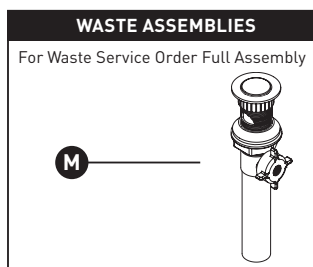

### IDORA® Two-Handle Centerset Lavatory Faucet 84115 Series

ORDER BY PART NUMBER

ID	Kit Number	Finish
*A	142052	See below
*B	185793	See below
C	103432	N/A
*D	185794	See below
*E	185790	See below
F	159198	N/A
*G	185791 (Hot)	See below
	185792 (Cold)	See below
H	97535 (x2)	N/A
I	1224	N/A
J	130560 (x2)	N/A
K	185795	(Used for Chrome & Spot Resist Brushed Nickel)
	185795BL	(Used for Mediterranean Bronze & Matte Black)
L	145665 (x2)	N/A
M	151018	Chrome
	151018BL	Matte Black
	151018BRB	Mediterranean Bronze
	151018CSL	(Used for Spot Resist Brushed Nickel)
N	146936 (x2)	N/A
O	100818 (x2)	N/A