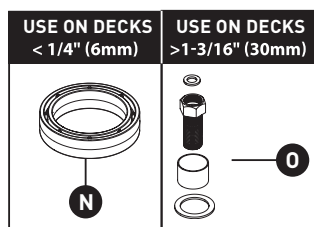

### IDORA® Two-Handle Centerset Lavatory Faucet 84115 Series

ORDER BY PART NUMBER

ID	Kit Number	Finish
*A	142052	See below
*B	185793	See below
C	103432	N/A
*D	185794	See below
*E	185790	See below
F	159198	N/A
*G	185791 (Hot)	See below
	185792 (Cold)	See below
H	97535 (x2)	N/A
I	1224	N/A
J	130560 (x2)	N/A
K	185795	(Used for Chrome & Spot Resist Brushed Nickel)
	185795BL	(Used for Mediterranean Bronze & Matte Black)
L	145665 (x2)	N/A
M	151018	Chrome
	151018BL	Matte Black
	151018BRB	Mediterranean Bronze
	151018CSL	(Used for Spot Resist Brushed Nickel)
N	146936 (x2)	N/A
O	100818 (x2)	N/A