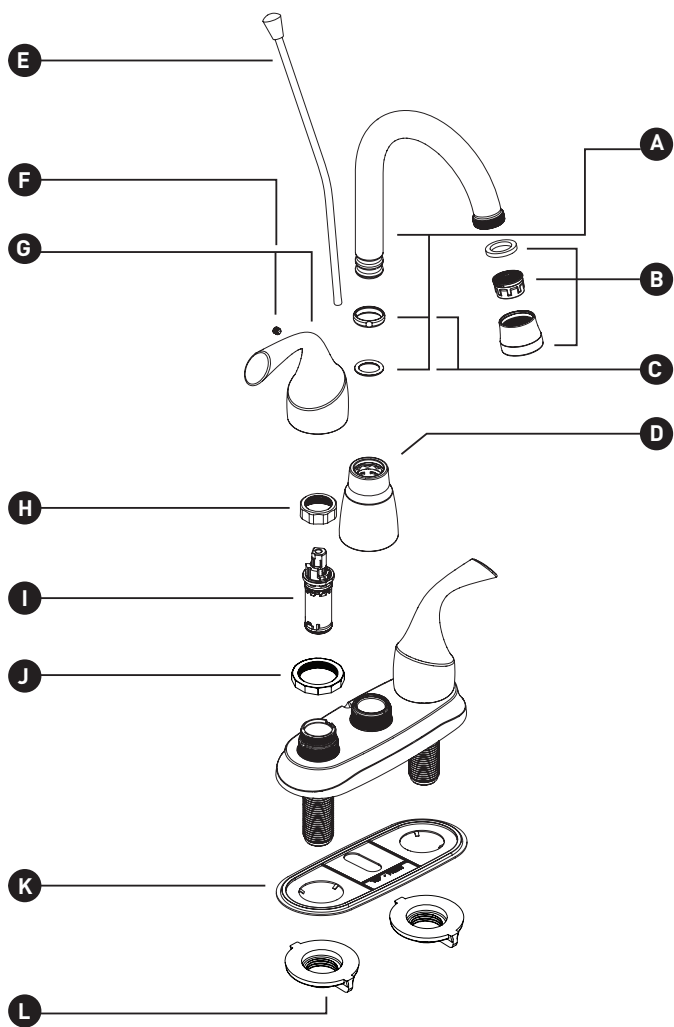

### IDORA® Two-Handle Centerset Lavatory Faucet 84115 Series

ORDER BY PART NUMBER

ID	Kit Number	Finish
*A	142052	See below
*B	185793	See below
C	103432	N/A
*D	185794	See below
*E	185790	See below
F	159198	N/A
*G	185791 (Hot)	See below
	185792 (Cold)	See below
H	97535 (x2)	N/A
I	1224	N/A
J	130560 (x2)	N/A
K	185795	(Used for Chrome & Spot Resist Brushed Nickel)
	185795BL	(Used for Mediterranean Bronze & Matte Black)
L	145665 (x2)	N/A
M	151018	Chrome
	151018BL	Matte Black
	151018BRB	Mediterranean Bronze
	151018CSL	(Used for Spot Resist Brushed Nickel)
N	146936 (x2)	N/A
O	100818 (x2)	N/A

**\*Finish Determined by Suffix**

Finish	Description
No Suffix	Chrome
BL	Matte Black
BRB	Mediterranean Bronze
SRN	Spot Resist Brushed Nickel