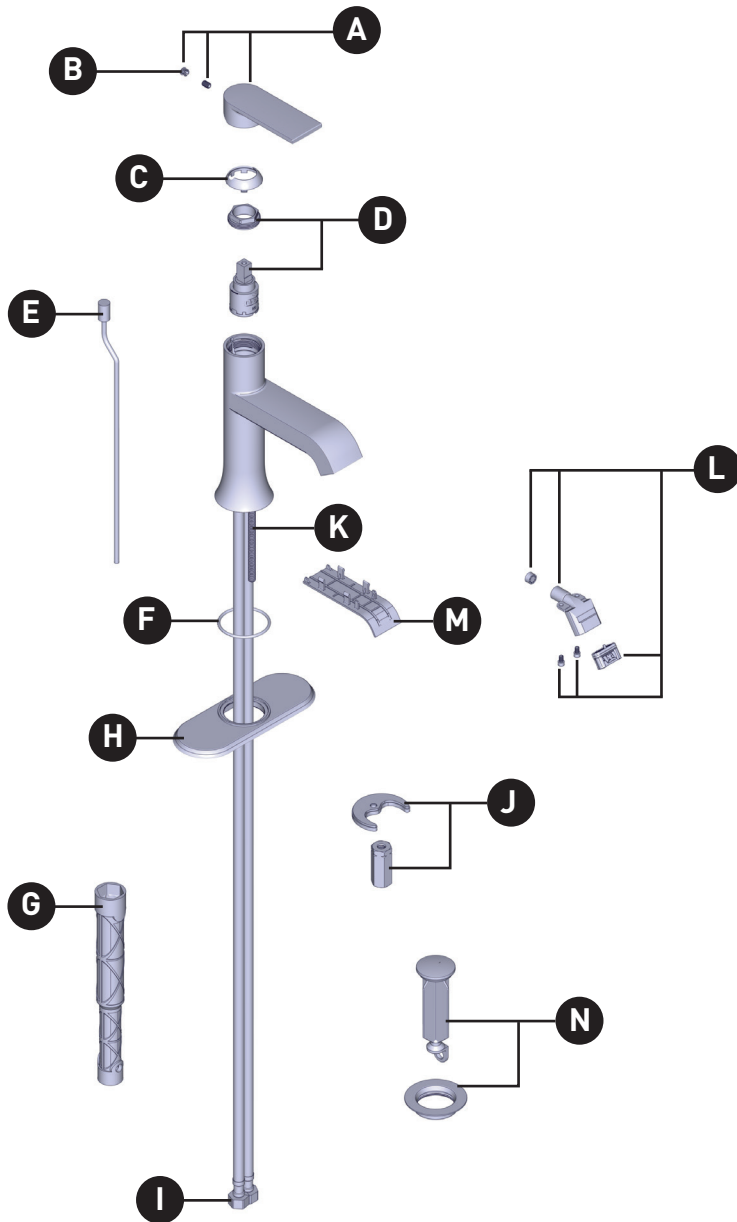

ORDER BY PART NUMBER

*There is more than one version of this model.
Page down to identify the version you have.*

GENTA™ LX One-Handle Lavatory Faucet

6702 Series

| ID | Kit Number | Finish |
|----|------------|-----------|
| *A | 218242 | See below |
| *B | 220161 | See below |
| *C | 201724 | See below |
| D | 160657 | N/A |
| *E | 165194 | See below |
| F | 143325 | N/A |
| G | 118305 | N/A |
| *H | 150568 | See below |
| I | 199109 | N/A |
| J | 146190 | N/A |
| K | 161259 | N/A |
| L | 218243 | N/A |
| *M | 220254 | See below |
| *N | 10709 | See below |

ORDER BY PART NUMBER

| GENTA™ LX One-Handle Lavatory Faucet | | |
|---|--------|----------------|
| MODEL | HANDLE | FINISH |
| 6702 | Lever | Chrome |
| 6702BN | Lever | Brushed Nickel |
| 6702BL | Lever | Matte Black |

Handle Kit (Requires 3/32" hex key)

- 183598** Chrome
- 183598BN** Brushed Nickel
- 183598BL** Matte Black

Plug Button

- 152859** Chrome
- 152859CSL** Brushed Nickel
- 152859BL** Matte Black

Handle Dome

- 160660** Chrome
- 160660BN** Brushed Nickel
- 160660BL** Matte Black

Installation Tool

118305

Pop-Up Plug & Seat

- 10709** Chrome
- 10709BN** Brushed Nickel
- 10709WR** Wrought Iron
(Used for Matte Black)

| Deck Plate | |
|-----------------|----------------|
| 150568 | Chrome |
| 150568BN | Brushed Nickel |
| 150568BL | Matte Black |