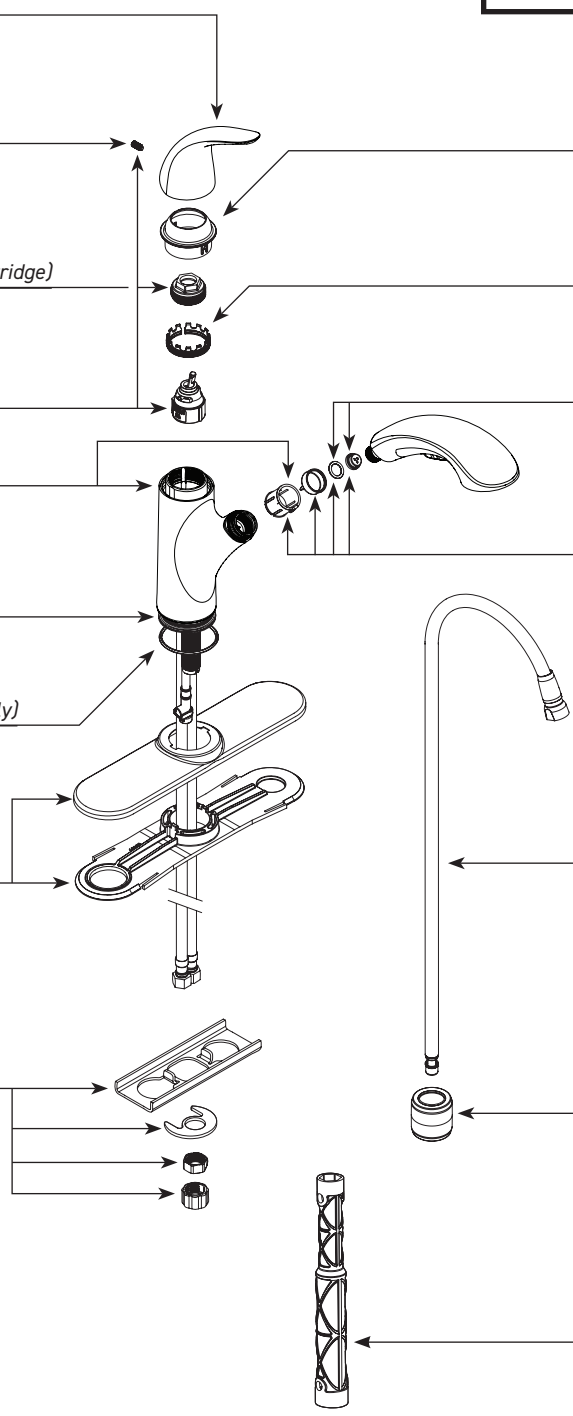

Buy it for looks. Buy it for life.®

Illustrated Parts

MEDINA™	
Single Handle Kitchen Pull Out Faucet	
MODEL	FINISH
87039	Chrome
87039SRS	Spot Resist Stainless

■ Order by Part Number

Handle Kit

- 183196 Chrome
- 183196SRS Spot Resist Stainless

Set Screw (Requires 3/32" hex key)

155023

Cartridge Nut (Note: Must change nut with cartridge)

144266

Cartridge, Cartridge Nut & Set Screw

1255

Receptor Kit

- 169247 Chrome
- 169247SRS Spot Resist Stainless

Dome Kit

- 169245 Chrome
- 169245MSRS Microban Spot Resist Stainless

Upper Bearing Kit

170206

Wand Screen & O-ring Kit (1.5gpm)

158550

Wand Kit

- 183197 Chrome
- 183197SRS Spot Resist Stainless

Hose Service Kit

159560

Hose Weight

159559

Installation Tool

118305

MOEN, EXP. MFG. SOLUTIONS, MEDINA