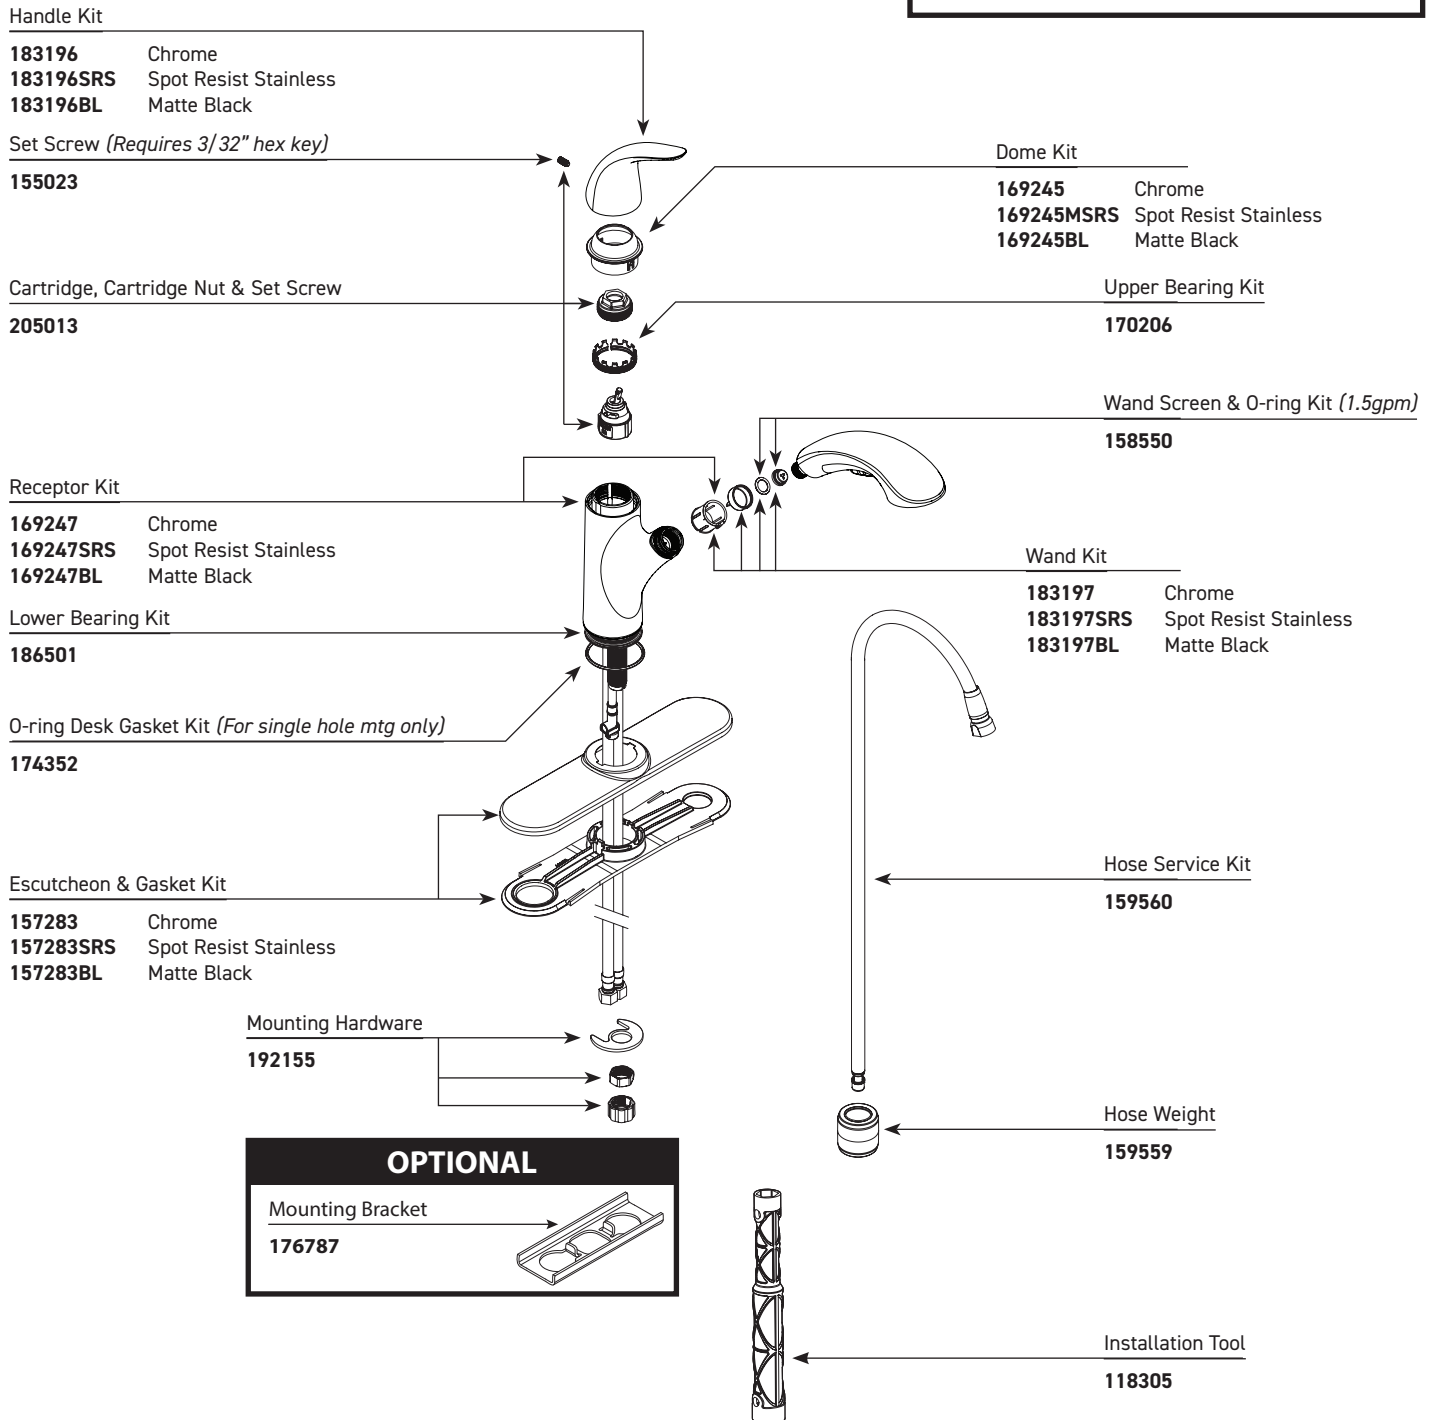

■ Order by Part Number

*There is more than 1 version of this model.
Page down to identify the version you have.*

MEDINA™	
Single Handle Kitchen Pull Out Faucet	
MODEL	FINISH
87039	Chrome
87039SRS	Spot Resist Stainless
87039BL	Matte Black

Buy it for looks. Buy it for life.®

Illustrated Parts

MEDINA™	
Single Handle Kitchen Pull Out Faucet	
MODEL	FINISH
87039	Chrome
87039SRS	Spot Resist Stainless

■ Order by Part Number

Handle Kit

- 183196 Chrome
- 183196SRS Spot Resist Stainless

Set Screw (Requires 3/32" hex key)

155023

Cartridge Nut (Note: Must change nut with cartridge)

144266

Cartridge, Cartridge Nut & Set Screw

1255

Receptor Kit

- 169247 Chrome
- 169247SRS Spot Resist Stainless

Dome Kit

- 169245 Chrome
- 169245MSRS Microban Spot Resist Stainless

Upper Bearing Kit

170206

Wand Screen & O-ring Kit (1.5gpm)

158550

Wand Kit

- 183197 Chrome
- 183197SRS Spot Resist Stainless