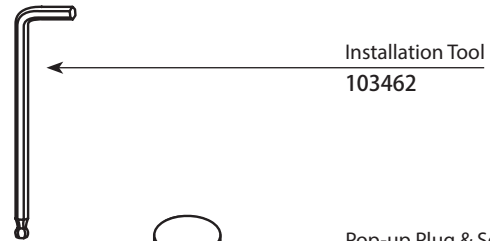

MOEN®

ILLUSTRATED PARTS

ORDER BY PART NUMBER

There is more than 1 version of this model.
Page down to identify the version you have.

NOTE: Trim can be used with either the 9000 or 69000 valves

DARTMOOR™		
Two-Handle Widespread Lavatory Faucet Trim		
MODEL	HANDLE	FINISH
T6805	Lever	Chrome
T6805BN	Lever	Brushed Nickel
T6805ORB	Lever	Old Rubbed Bronze
T6805BL	Lever	Matte Black

OPTIONAL

Red & Blue Temp. Ind. Rings
190162

1. Spout Cap
2. 190777 Chrome
   - 190777BN Brushed Nickel
   - 190777ORB Oil Rubbed Bronze
   - 190777BL Matte Black

1. Lift Rod Kit
2. 190112 Chrome
   - 190112BN Brushed Nickel
   - 190112ORB Oil Rubbed Bronze
   - 190112BL Matte Black

1. Spout Kit
2. 216227 Chrome
   - 216227BN Brushed Nickel
   - 216227ORB Oil Rubbed Bronze
   - 216227BL Matte Black

1. Hand Kit (Hot & Cold)
2. 190202 Chrome
   - 190202BN Brushed Nickel
   - 190202ORB Oil Rubbed Bronze
   - 19020BL Matte Black

Installation Tool
103462

Pop-up Plug & Seat

- 10709 Chrome
- 10709BN Brushed Nickel
- 10709ORB Oil Rubbed Bronze
- 10709BL Matte Black

Aerator Kit (1.2gpm)
180158