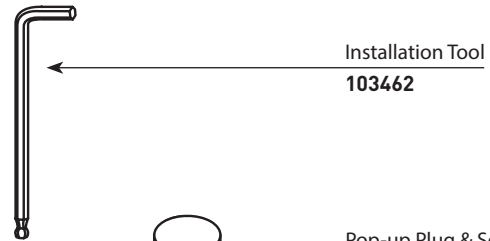

MOEN®

ILLUSTRATED PARTS

ORDER BY PART NUMBER

NOTE: Trim can be used with either the 9000 or 69000 valves

DARTMOOR™		
Two-Handle Widespread Lavatory Faucet Trim		
MODEL	HANDLE	FINISH
T6805	Lever	Chrome
T6805BN	Lever	Brushed Nickel
T6805ORB	Lever	Old Rubbed Bronze
T6805BL	Lever	Matte Black

OPTIONAL

Red & Blue Temp. Ind. Rings
190162

1. Spout Cap
2. **190777** Chrome
   - **190777BN** Brushed Nickel
   - **190777ORB** Oil Rubbed Bronze
   - **190777BL** Matte Black

1. Lift Rod Kit
2. **190112** Chrome
   - **190112BN** Brushed Nickel
   - **190112ORB** Oil Rubbed Bronze
   - **190112BL** Matte Black

1. Spout Kit
2. **190888** Chrome
   - **190888BN** Brushed Nickel
   - **190888ORB** Oil Rubbed Bronze
   - **190888BL** Matte Black

1. Hand Kit (Hot & Cold)
2. **190202** Chrome
   - **190202BN** Brushed Nickel
   - **190202ORB** Oil Rubbed Bronze
   - **19020BL** Matte Black

1. Pop-up Plug & Seat
2. **10709** Chrome
   - **10709BN** Brushed Nickel
   - **10709ORB** Oil Rubbed Bronze
   - **10709BL** Matte Black

1. Aerator Kit (1.2gpm)
2. **180158**