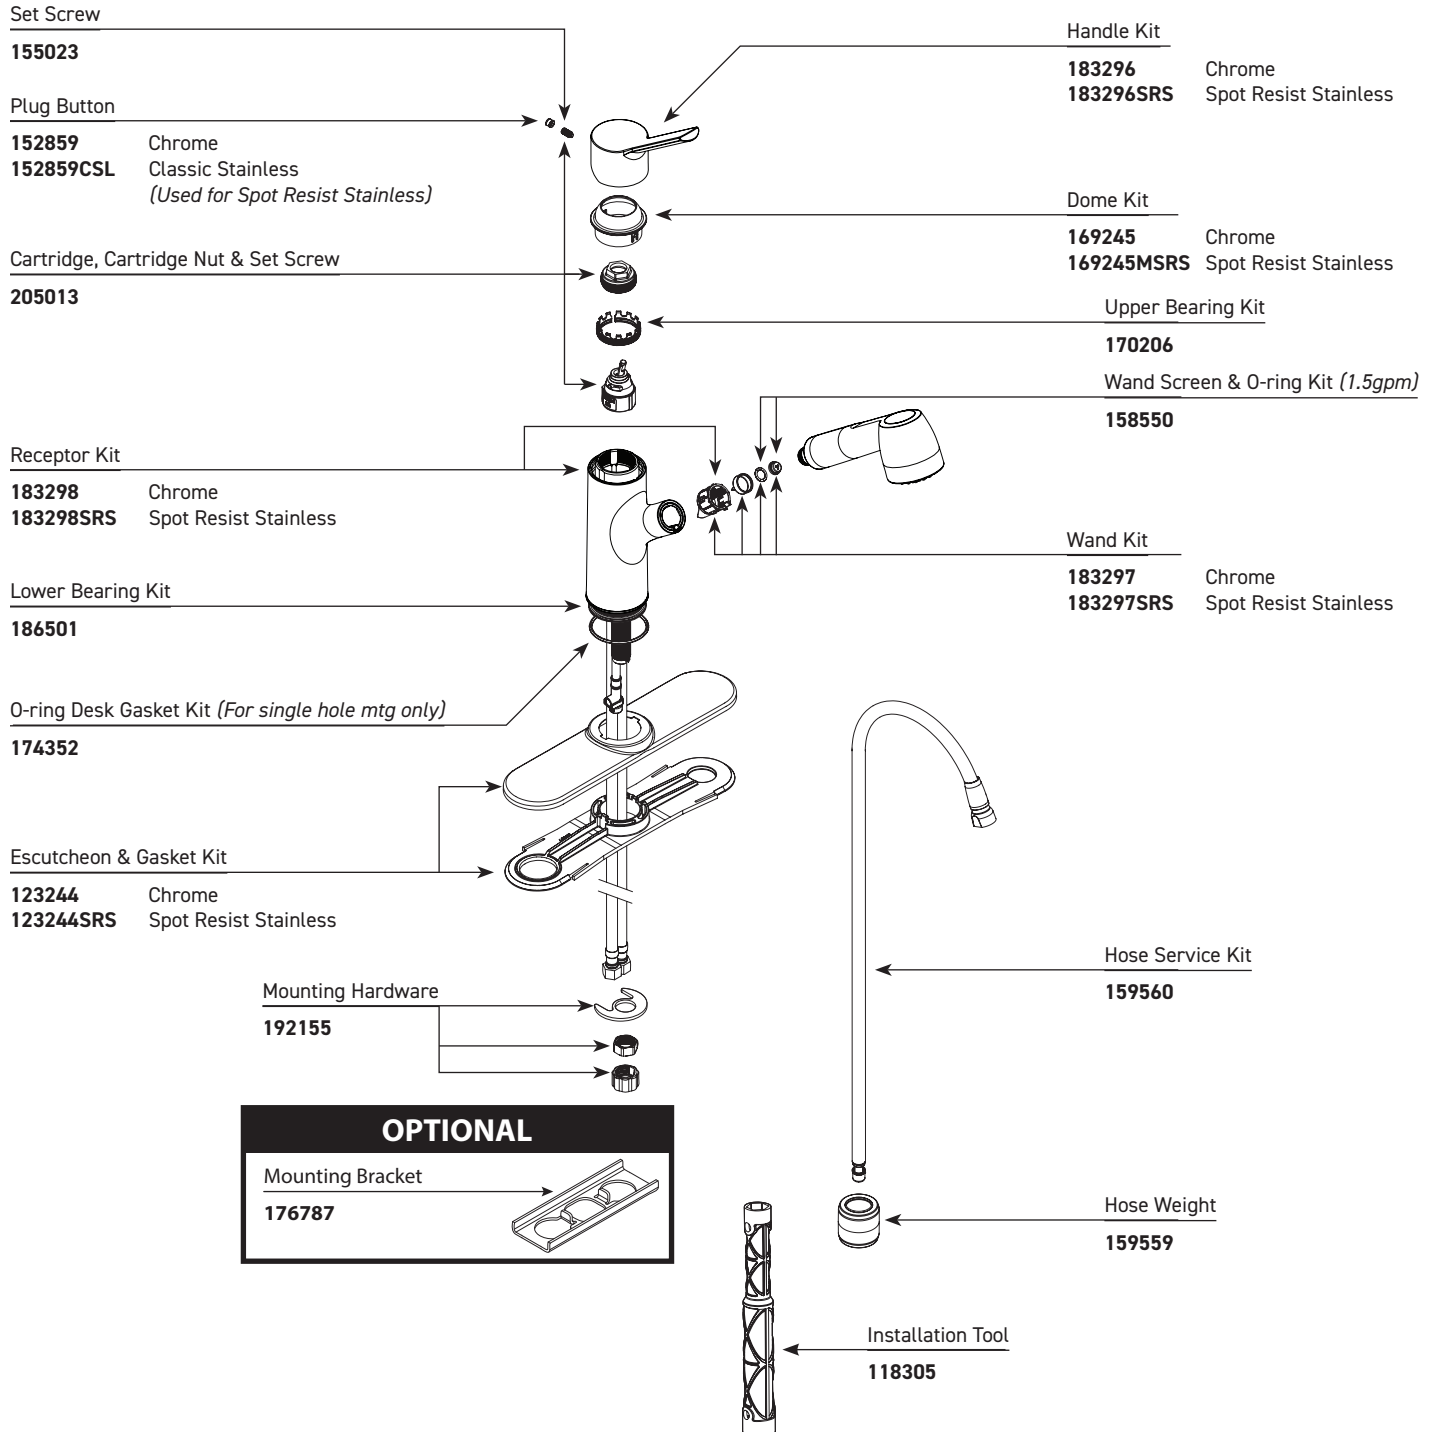

■ Order by Part Number

*There is more than 1 version of this model.  
Page down to identify the version you have.*

METHOD™	
Single Handle Kitchen Pull Out Faucet	
<b>MODEL</b>	<b>FINISH</b>
7585C	Chrome
7585SRS	Spot Resist Stainless

Buy it for looks. Buy it for life.®

■ Order by Part Number

# Illustrated Parts

METHOD™	
Single Handle Kitchen Pull Out Faucet	
<b>MODEL</b>	<b>FINISH</b>
7585C	Chrome
7585SRS	Spot Resist Stainless