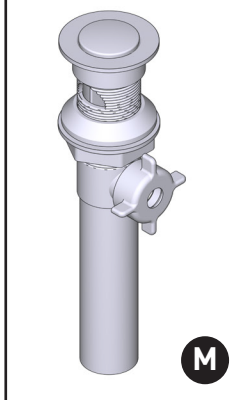

MOEN®

There is more than one version of this model.
Page down to identify the version you have.

ORDER BY PART NUMBER

ILLUSTRATED PARTS

Oxby™

Two-Handle Widespread Lavatory Faucet
WS84661 Series

ID	Kit Number	Finish
*A	175828	See Below
	175828SRN	See Below
B	174290 (hot & cold)	N/A
C	1234	N/A
D	215997	N/A
E	215996 (Hot)	N/A
	215995 (Cold)	N/A
F	93959	N/A
G	118305	N/A
H	215998	N/A
*I	174545	See Below
	174545SRN	See Below
*J	175831	See Below
	175831SRN	See Below
K	181084 (includes hex key)	N/A
L	131170	N/A
*M	151018CSL	See Below

WASTE ASSEMBLY

*Finish Determined by Suffix

Finish	Description
(base kit # = C) (only applicable to *kits) SRN	Chrome Spot Resist Brushed Nickel

Buy it for looks. Buy it for life.®

Illustrated Parts

*There is more than 1 version of this model.
Page down to identify the version you have.*

■ Order by Part Number

OXBY™		
Two-Handle Widespread Lavatory Faucet		
MODEL	FINISH	NOTES
WS84661	Chrome	Non-Metallic Waste
WS84661SRN	Spot Resist	Non-Metallic Waste
	Brushed Nickel	

Handle Hub Kit - Hot

175828 Chrome
175828SRN Spot Resist Brushed Nickel

Spout Shank & O-Rings

131170

Stem Extension Kit

174290

Replacement Cartridge

1234

Hardware Kit