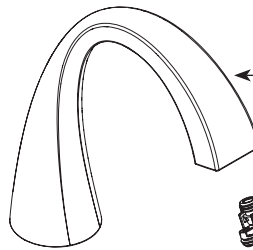

175828 Chrome
175828SRN Spot Resist Brushed Nickel

Spout Shank & O-Rings

131170

Stem Extension Kit

174290

Replacement Cartridge

1234

Hardware Kit

93959

Mounting Hardware

103759

Hardware Package

12715

Valve Body Kit

174292 Hot
174291 Cold

Duralock Hose Kit

114299

Lift Rod Kit

174545 Chrome
174545SRN Spot Resist Brushed Nickel

Spout Assembly Kit

175831 Chrome
175831SRN Spot Resist Brushed Nickel

Aerator

181084 1.2gpm

Handle Hub Kit - Cold