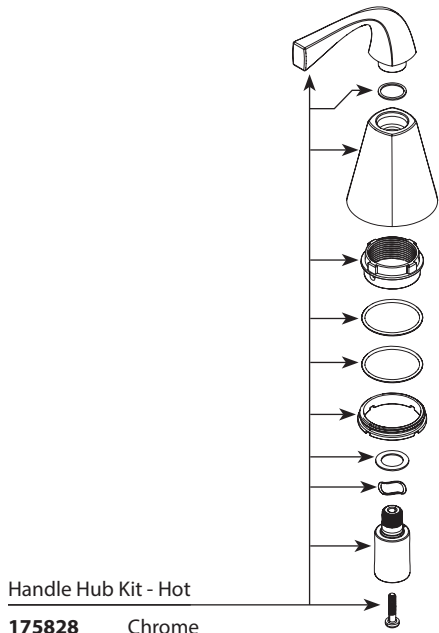

MOEN®

There is more than one version of this model.
Page down to identify the version you have.

ORDER BY PART NUMBER

ILLUSTRATED PARTS

Oxby™

Two-Handle Widespread Lavatory Faucet
WS84661 Series

ID	Kit Number	Finish
*A	175828	See Below
	175828SRN	See Below
B	174290 (hot & cold)	N/A
C	1234	N/A
D	215997	N/A
E	215996 (Hot)	N/A
	215995 (Cold)	N/A
F	93959	N/A
G	118305	N/A
H	215998	N/A
*I	174545	See Below
	174545SRN	See Below
*J	175831	See Below
	175831SRN	See Below
K	181084 (includes hex key)	N/A
L	131170	N/A
*M	151018CSL	See Below

WASTE ASSEMBLY

*Finish Determined by Suffix

Finish	Description
(base kit # = C) (only applicable to *kits) SRN	Chrome Spot Resist Brushed Nickel

Buy it for looks. Buy it for life.®

Illustrated Parts

*There is more than 1 version of this model.
Page down to identify the version you have.*

■ Order by Part Number

OXBY™		
Two-Handle Widespread Lavatory Faucet		
MODEL	FINISH	NOTES
WS84661	Chrome	Non-Metallic Waste
WS84661SRN	Spot Resist	Non-Metallic Waste
	Brushed Nickel	

Handle Hub Kit - Hot

Buy it for looks. Buy it for life.®

Illustrated Parts

OXBY™		
Two-Handle Widespread Lavatory Faucet		
MODEL	FINISH	NOTES
WS84661SRN	Spot Resist Brushed Nickel	Non-Metallic Waste

■ Order by Part Number