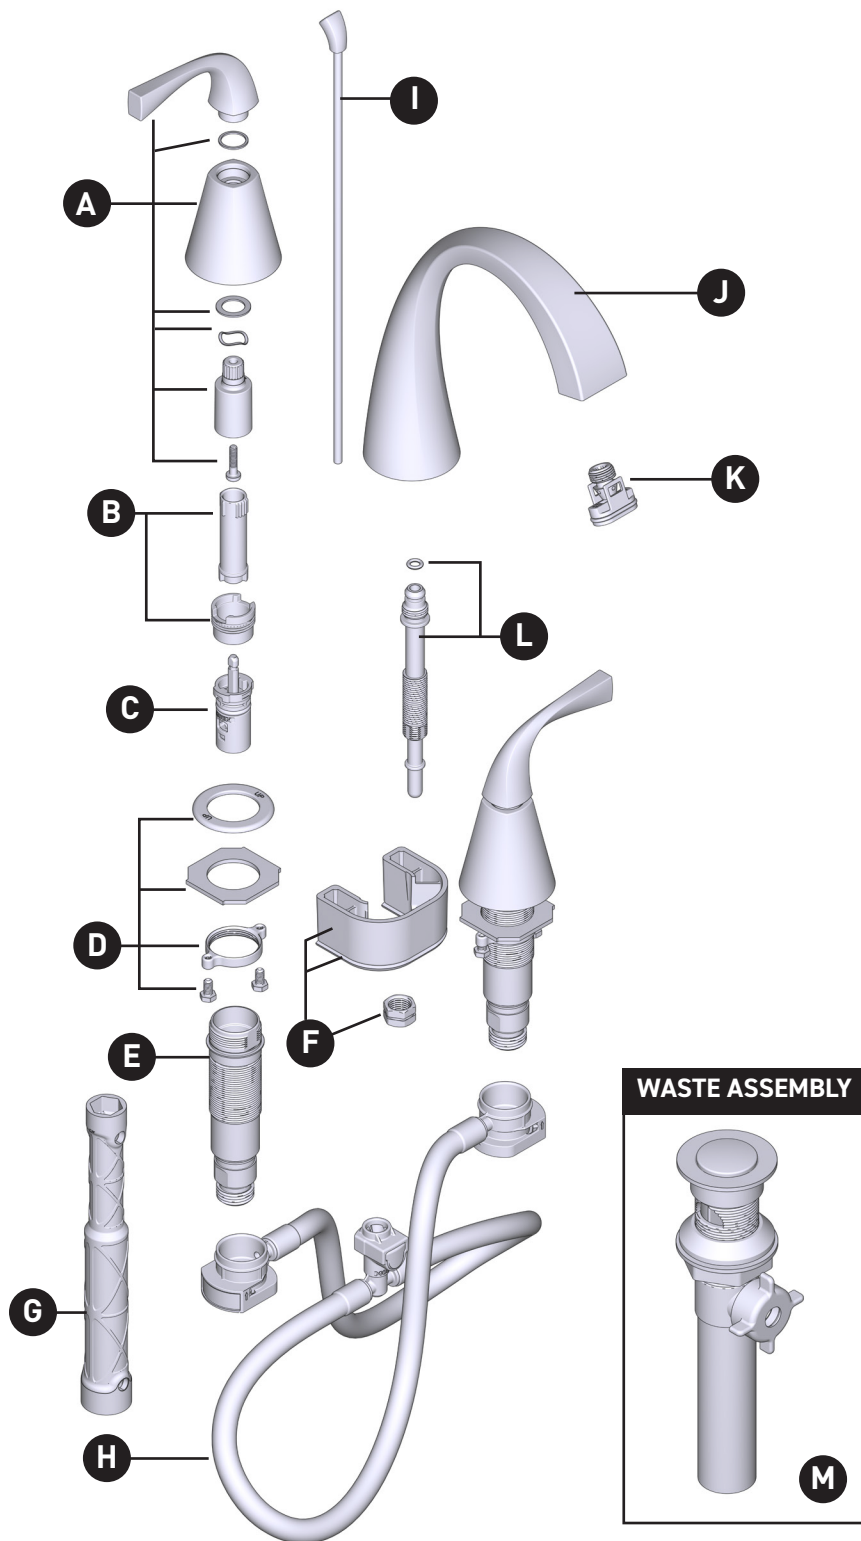

MOEN®

There is more than one version of this model.
Page down to identify the version you have.

ORDER BY PART NUMBER

ILLUSTRATED PARTS

Oxby™

Two-Handle Widespread Lavatory Faucet
WS84661 Series

ID	Kit Number	Finish
*A	175828	See Below
	175828SRN	See Below
B	174290 (hot & cold)	N/A
C	1234	N/A
D	215997	N/A
E	215996 (Hot)	N/A
	215995 (Cold)	N/A
F	93959	N/A
G	118305	N/A
H	215998	N/A
*I	174545	See Below
	174545SRN	See Below
*J	175831	See Below
	175831SRN	See Below
K	181084 (includes hex key)	N/A
L	131170	N/A
*M	151018CSL	See Below

WASTE ASSEMBLY

*Finish Determined by Suffix

Finish	Description
(base kit # = C) (only applicable to *kits) SRN	Chrome Spot Resist Brushed Nickel

Buy it for looks. Buy it for life.®

Illustrated Parts

*There is more than 1 version of this model.
Page down to identify the version you have.*

■ Order by Part Number

OXBY™		
Two-Handle Widespread Lavatory Faucet		
MODEL	FINISH	NOTES
WS84661	Chrome	Non-Metallic Waste
WS84661SRN	Spot Resist	Non-Metallic Waste
	Brushed Nickel	

Handle Hub Kit - Hot

Buy it for looks. Buy it for life.®

Illustrated Parts

OXBY™		
Two-Handle Widespread Lavatory Faucet		
MODEL	FINISH	NOTES
WS84661SRN	Spot Resist Brushed Nickel	Non-Metallic Waste

■ Order by Part Number