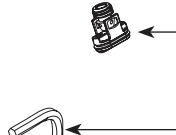

114299

Lift Rod Kit

174545 Chrome
174545SRN Spot Resist Brushed Nickel

Spout Assembly Kit

175831 Chrome
175831SRN Spot Resist Brushed Nickel

Aerator

181084 1.2gpm

Handle Hub Kit - Cold