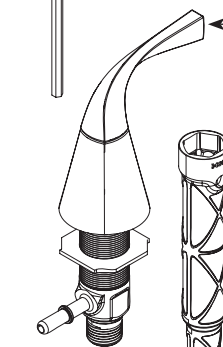

114299

Lift Rod Kit

174545 Chrome
174545SRN Spot Resist Brushed Nickel

Spout Assembly Kit

175831 Chrome
175831SRN Spot Resist Brushed Nickel

Aerator

181084 1.2gpm

Handle Hub Kit - Cold

175829 Chrome
175829SRN Spot Resist Brushed Nickel

Installation Tool

118305

WASTE ASSEMBLIES	
<i>For Waste Service Order Full Assembly</i>	
Non-Metallic Waste Assembly	
151018CSL Classic Stainless (Use for Spot Resist Brushed Nickel)	

Buy it for looks. Buy it for life.®

Illustrated Parts

OXBY™		
Two-Handle Widespread Lavatory Faucet		
MODEL	FINISH	NOTES
WS84661SRN	Spot Resist Brushed Nickel	Non-Metallic Waste

■ Order by Part Number