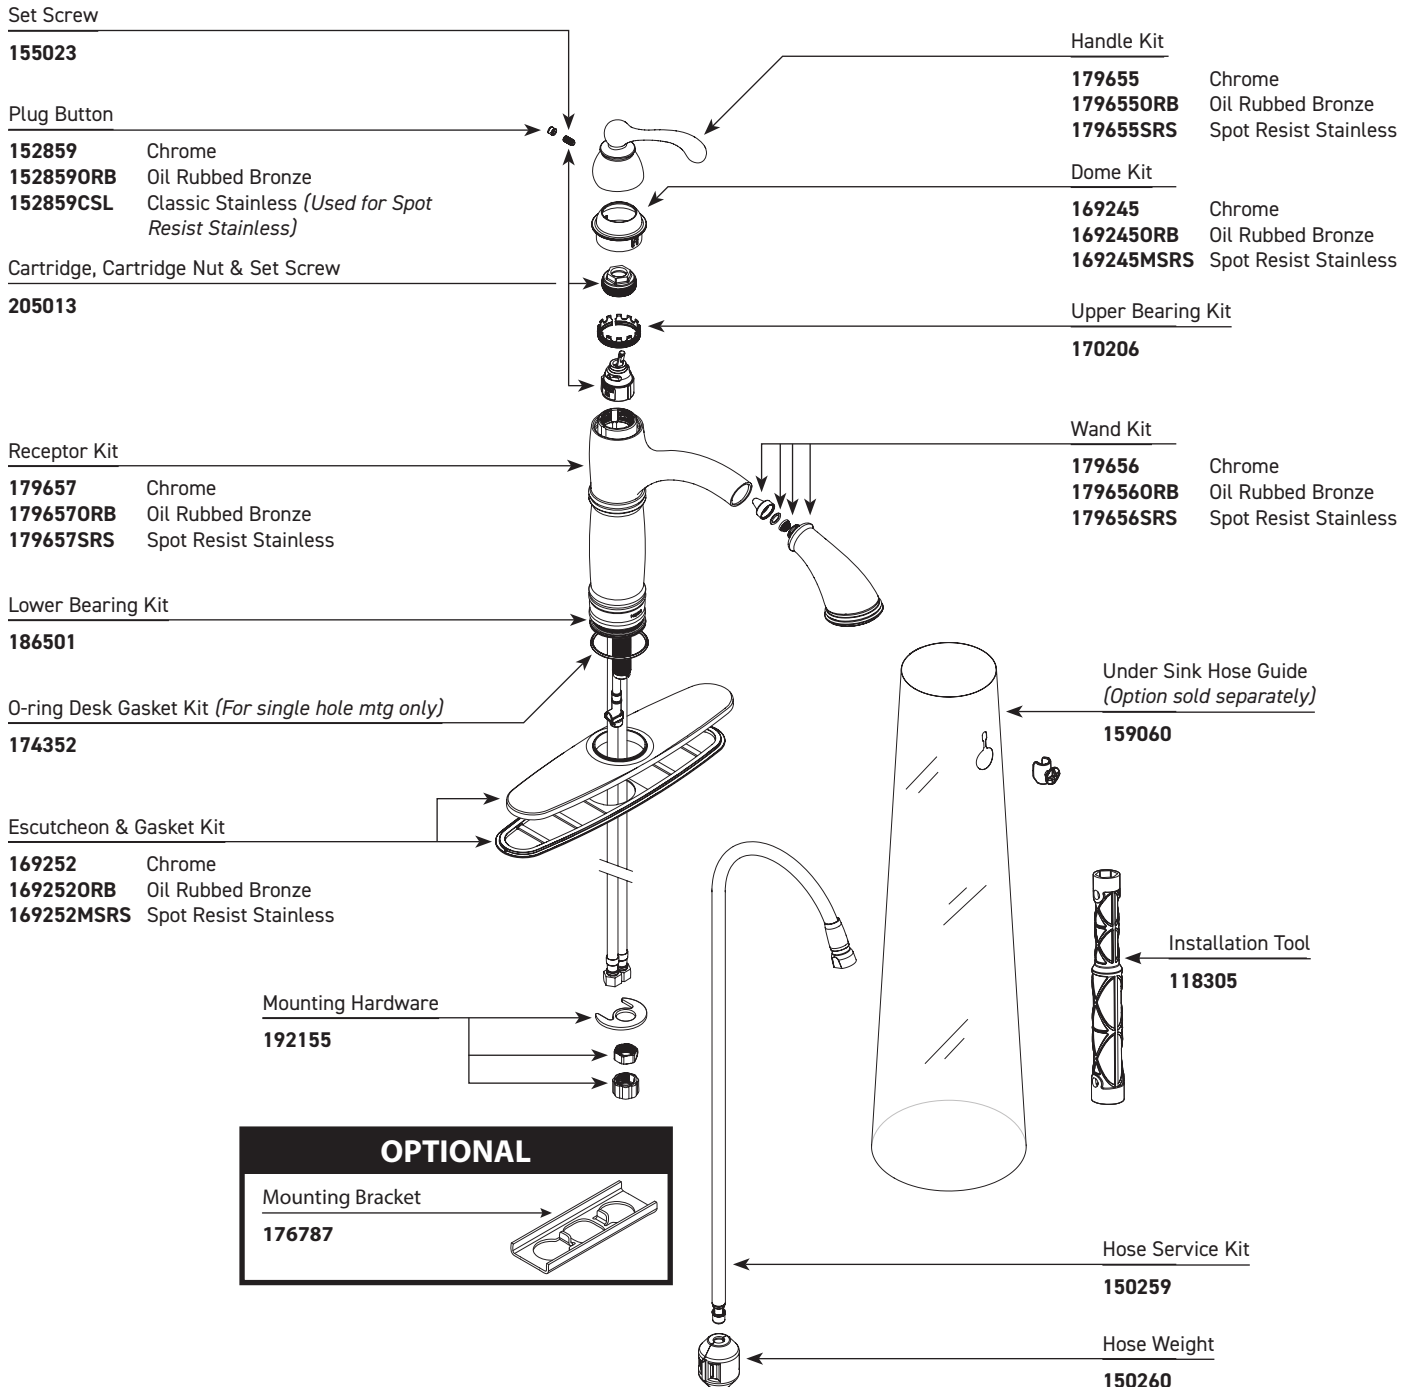

■ Order by Part Number

*There is more than 1 version of this model.  
Page down to identify the version you have.*

BRANTFORD™ Single Handle Kitchen Pull Out Faucet	
<b>MODEL</b>	<b>FINISH</b>
7295C	Chrome
7295ORB	Oil Rubbed Bronze
7295SRS	Spot Resist Stainless

Buy it for looks. Buy it for life.®

■ Order by Part Number

# Illustrated Parts

BRANTFORD™	
Single Handle Kitchen Pull Out Faucet	
<b>MODEL</b>	<b>FINISH</b>
7295C	Chrome
72950RB	Oil Rubbed Bronze
7295SRS	Spot Resist Stainless