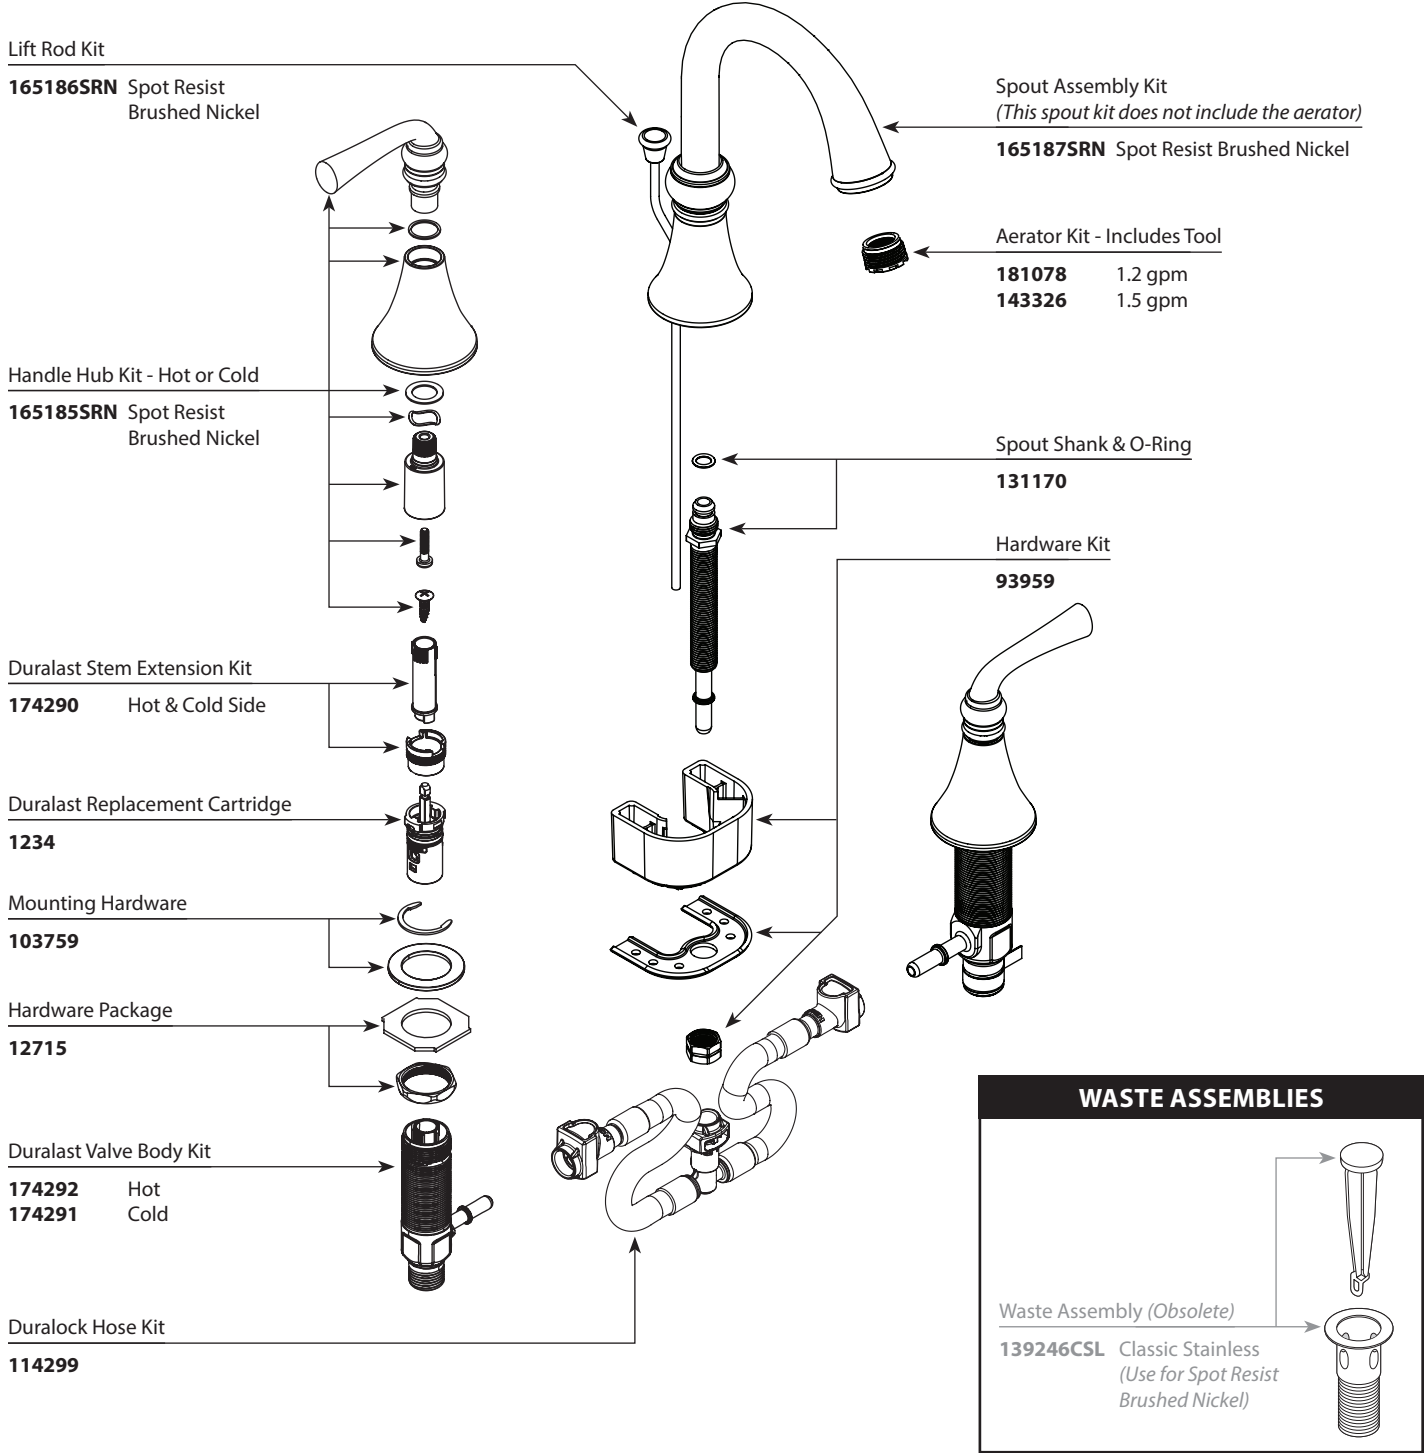

Buy it for looks. Buy it for life.®

Illustrated Parts

■ Order by Part Number

WETHERLY®		
Two-Handle Widespread Lavatory Faucet		
MODEL	FINISH	NOTES
WS84855SRN	Spot Resist Brushed Nickel	Non-Metallic Waste