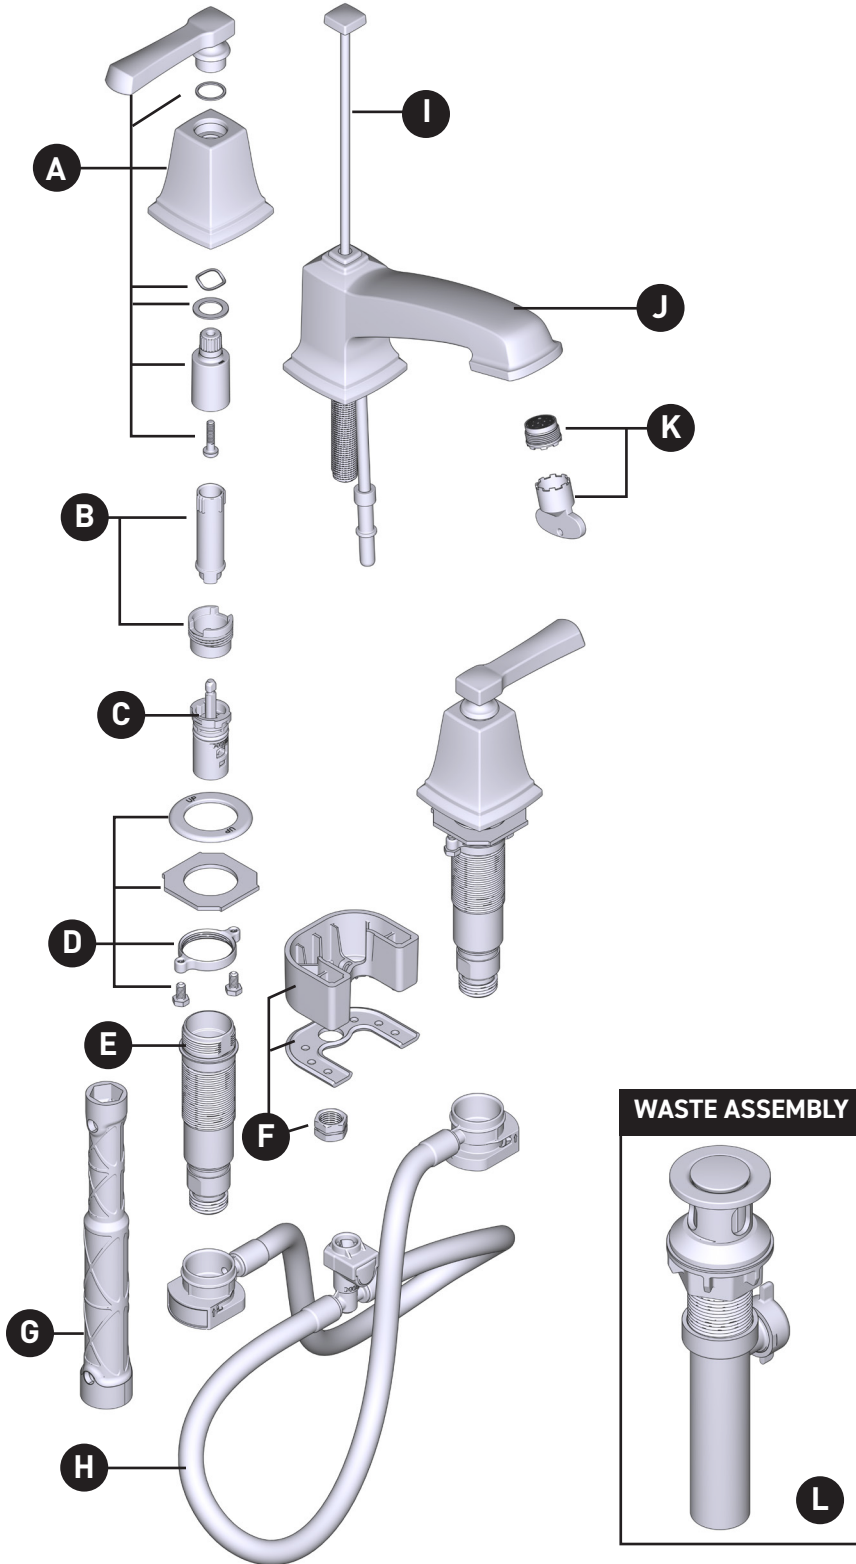

MOEN®

There is more than one version of this model.
Page down to identify the version you have.

ORDER BY PART NUMBER

ILLUSTRATED PARTS

Boardwalk™

Two-Handle Widespread Lavatory Faucet
WS84820 Series

ID	Kit Number	Finish
*A	158369	See Below
	158369BL	See Below
	158369SRN	See Below
B	174290 (hot & cold)	N/A
C	1234	N/A
D	215997	N/A
E	215996 (Hot)	N/A
	215995 (Cold)	N/A
F	93959	N/A
G	118305	N/A
H	215998	N/A
*I	158368	See Below
	158368BL	See Below
	158368SRN	See Below
*J	158370	See Below
	158370BL	See Below
	158370SRN	See Below
K	180158	N/A
*L	151018CSL	See Below
	186478BL	See Below

*Finish Determined by Suffix	
Finish	Description
(base kit # = C) <i>(only applicable to *kits)</i>	Chrome
SRN	Spot Resist Brushed Nickel
BRB	Mediterranean Bronze

Buy it for looks. Buy it for life.®

Illustrated Parts

■ Order by Part Number

BOARDWALK™		
Two-Handle Widespread Lavatory Faucet		
<u>MODEL</u>	<u>HANDLE</u>	<u>FINISH</u>
WS84820	Lever	Chrome
WS84820SRN	Lever	Spot Resist Nickel
WS84820BRB	Lever	Mediterranean Bronze