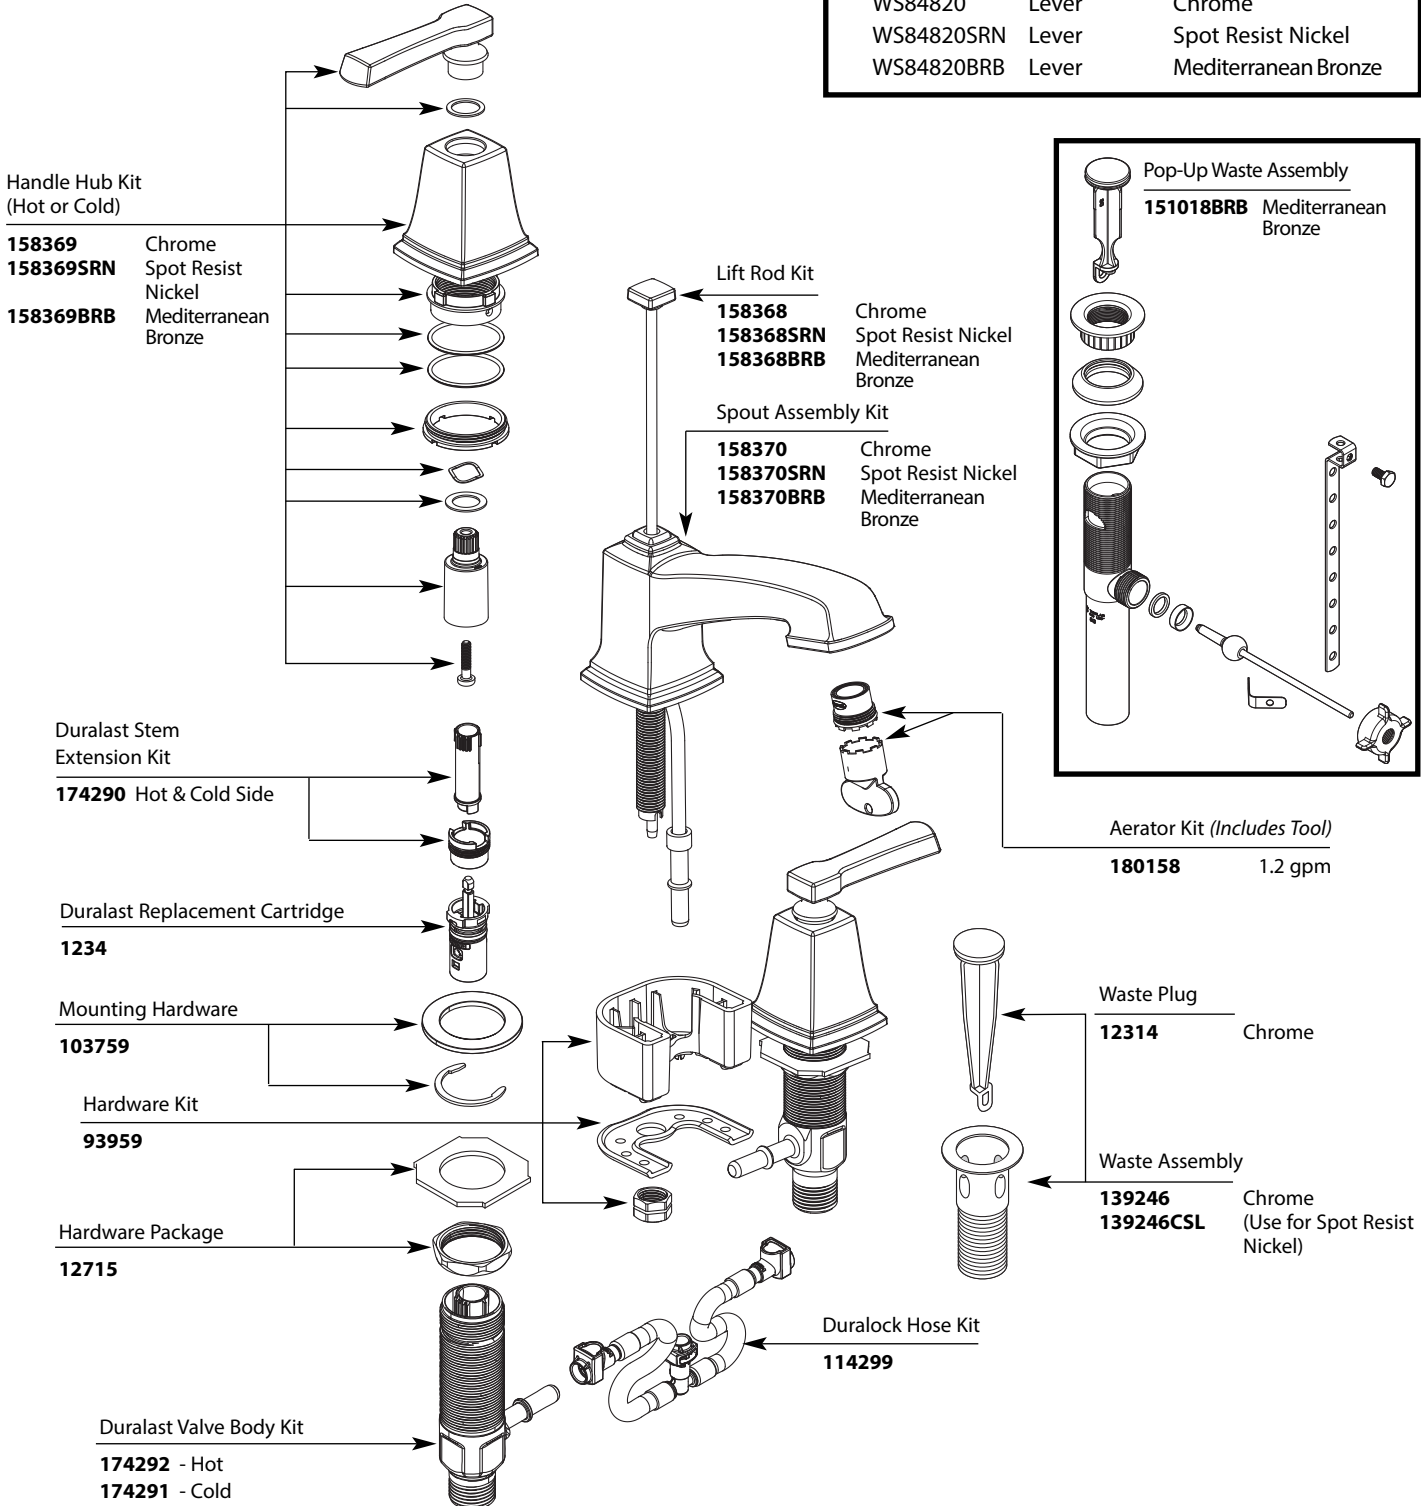

Buy it for looks. Buy it for life.®

Illustrated Parts

■ Order by Part Number

BOARDWALK™		
Two-Handle Widespread Lavatory Faucet		
<u>MODEL</u>	<u>HANDLE</u>	<u>FINISH</u>
WS84820	Lever	Chrome
WS84820SRN	Lever	Spot Resist Nickel
WS84820BRB	Lever	Mediterranean Bronze