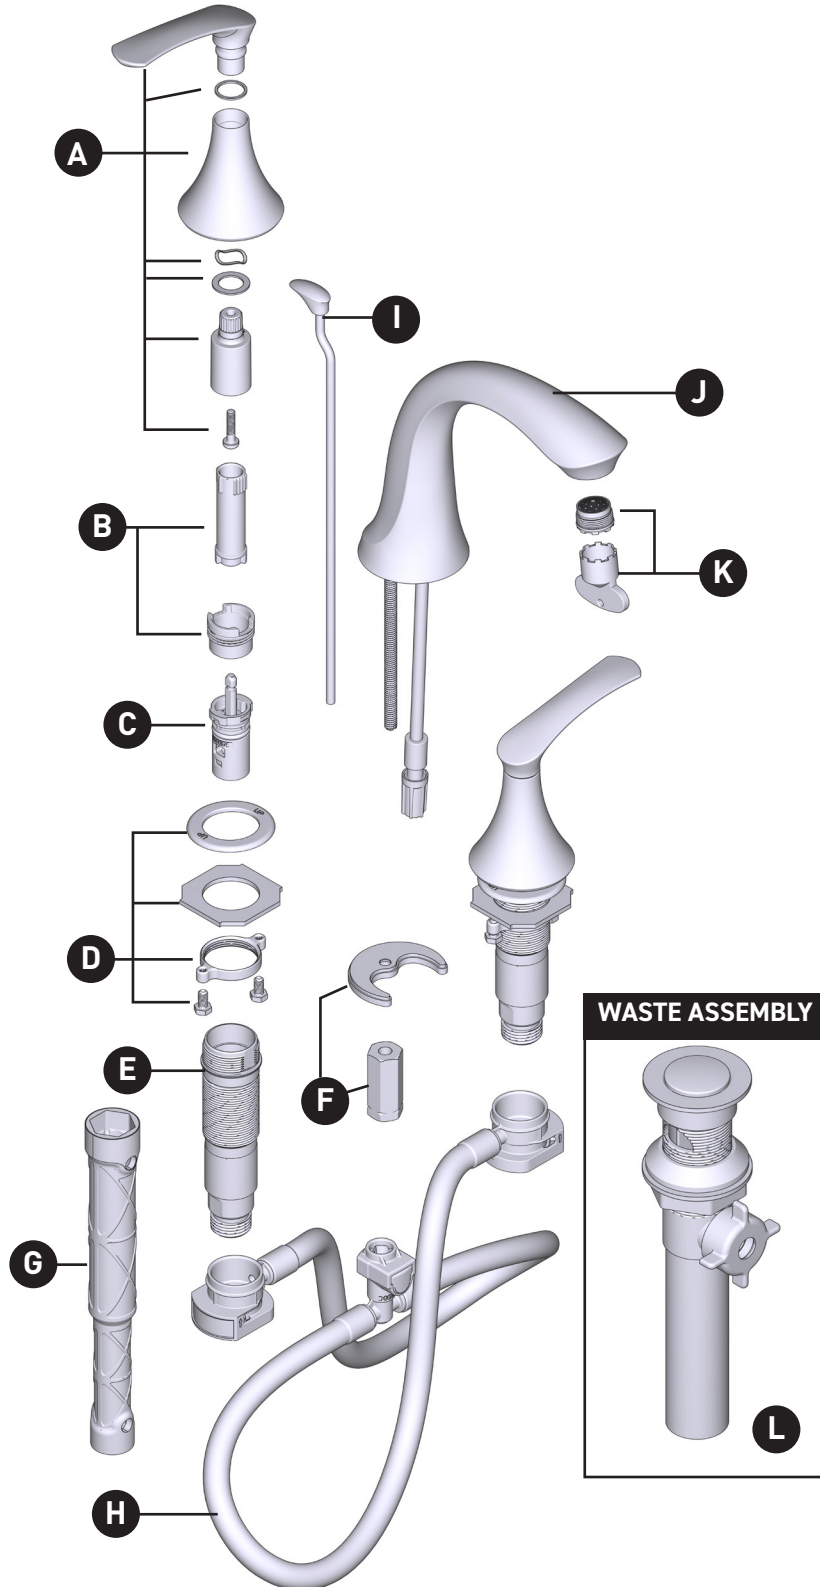

## ORDER BY PART NUMBER

## Darcy™

Two-Handle Widespread Lavatory Faucet  
WS84551 Series

ID	Kit Number	Finish
*A	171422	See Below
	171422SRN	See Below
B	174290 (hot & cold)	N/A
C	1234	N/A
D	215997	N/A
E	215996 (Hot)	N/A
	215995 (Cold)	N/A
F	146190	N/A
G	118305	N/A
H	215998	N/A
*I	171421	See Below
	171421SRN	See Below
*J	177146	See Below
	177146SRN	See Below
K	180158	N/A
*L	151018	See Below
	151018CSL	See Below

## Illustrated Parts

<b>DARCY™</b>		
<b>Two-Handle Widespread Lavatory Faucet</b>		
<b>MODEL</b>	<b>FINISH</b>	<b>NOTES</b>
WS84551	Chrome	Non-Metallic Waste
WS84551SRN	Spot Resist Brushed Nickel	Non-Metallic Waste

<b>DARCY™</b>		
<b>Two-Handle Widespread Lavatory Faucet</b>		
<b>MODEL</b>	<b>FINISH</b>	<b>NOTES</b>
WS84551	Chrome	Non-Metallic Waste
WS84551SRN	Spot Resist Brushed Nickel	Non-Metallic Waste