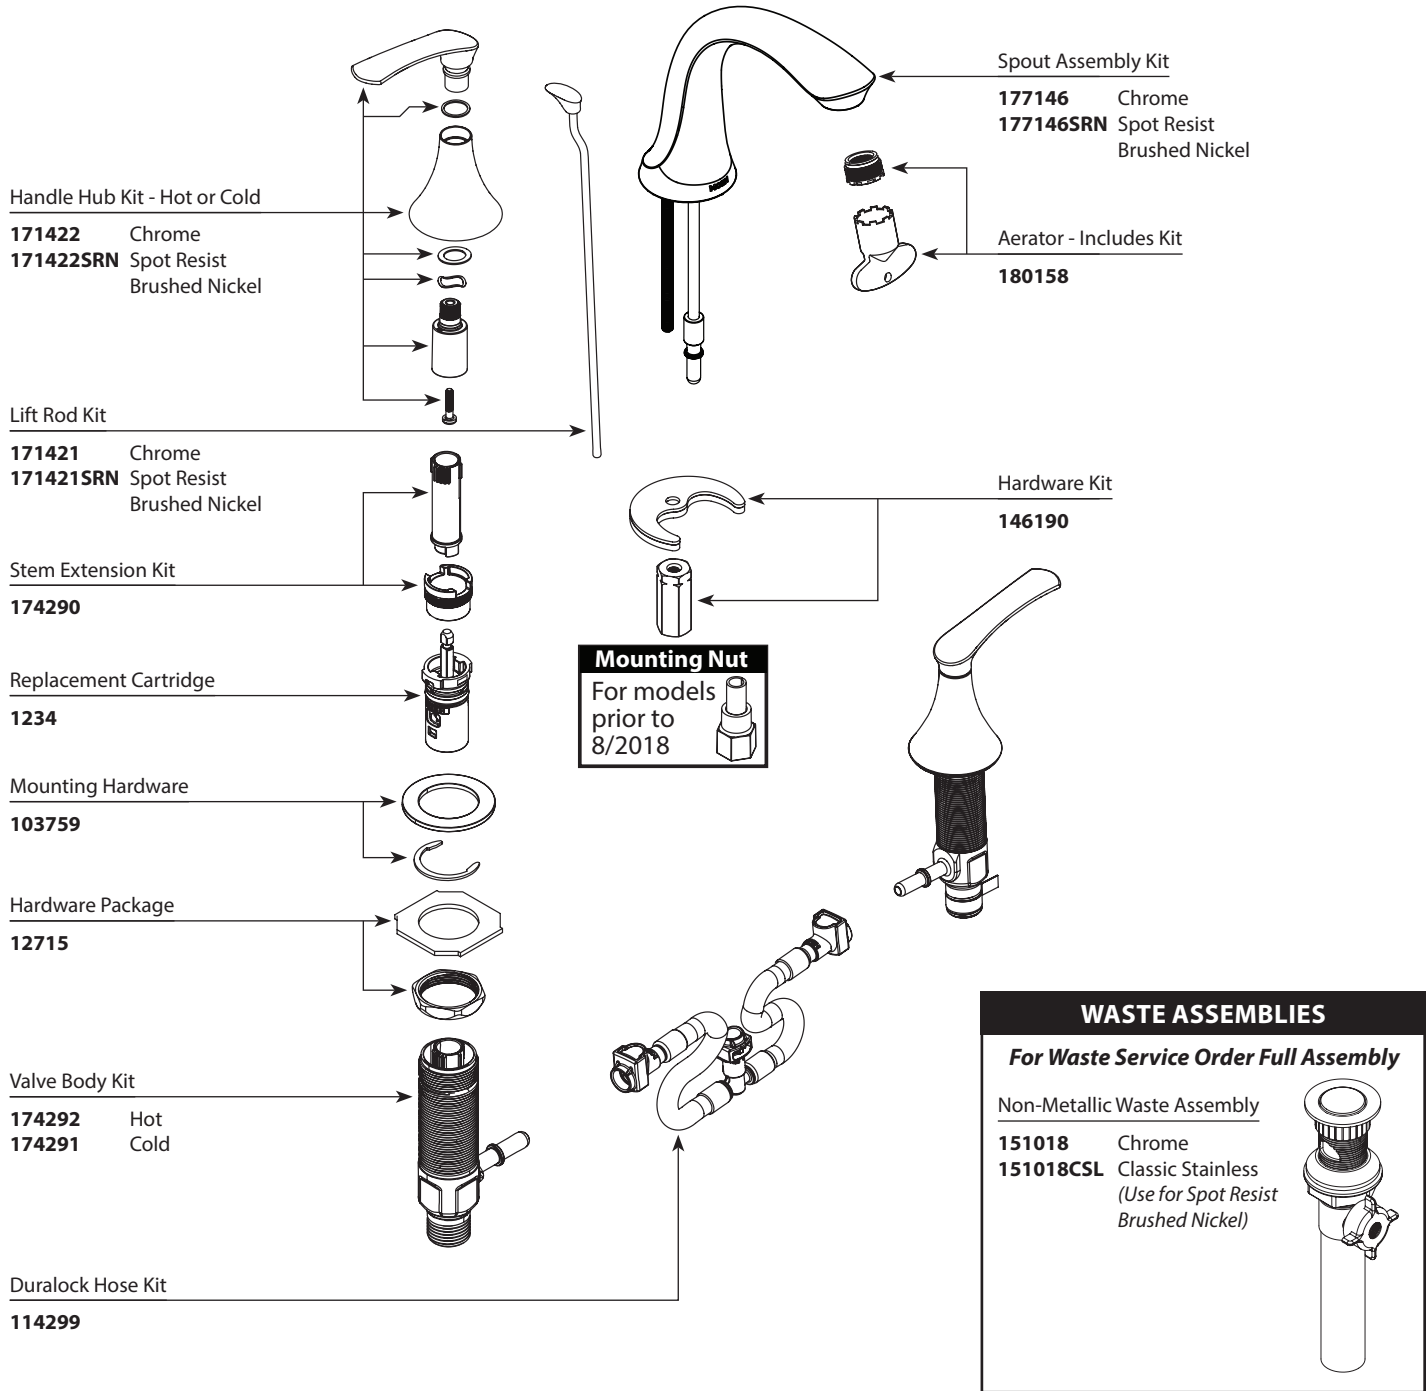

## Darcy™

Two-Handle Widespread Lavatory Faucet  
WS84551 Series

ID	Kit Number	Finish
*A	171422	See Below
	171422SRN	See Below
B	174290 (hot & cold)	N/A
C	1234	N/A
D	215997	N/A
E	215996 (Hot)	N/A
	215995 (Cold)	N/A
F	146190	N/A
G	118305	N/A
H	215998	N/A
*I	171421	See Below
	171421SRN	See Below
*J	177146	See Below
	177146SRN	See Below
K	180158	N/A
*L	151018	See Below
	151018CSL	See Below

*Finish Determined by Suffix	
Finish	Description
(base kit # = C) (only applicable to *kits) SRN	Chrome Spot Resist Brushed Nickel

■ Order by Part Number

*There is more than one version of this model.  
Page down to identify the version you have.*

## Illustrated Parts

<b>DARCY™</b>		
<b>Two-Handle Widespread Lavatory Faucet</b>		
<b>MODEL</b>	<b>FINISH</b>	<b>NOTES</b>
WS84551	Chrome	Non-Metallic Waste
WS84551SRN	Spot Resist Brushed Nickel	Non-Metallic Waste

<b>DARCY™</b>		
<b>Two-Handle Widespread Lavatory Faucet</b>		
<b>MODEL</b>	<b>FINISH</b>	<b>NOTES</b>
WS84551	Chrome	Non-Metallic Waste
WS84551SRN	Spot Resist Brushed Nickel	Non-Metallic Waste