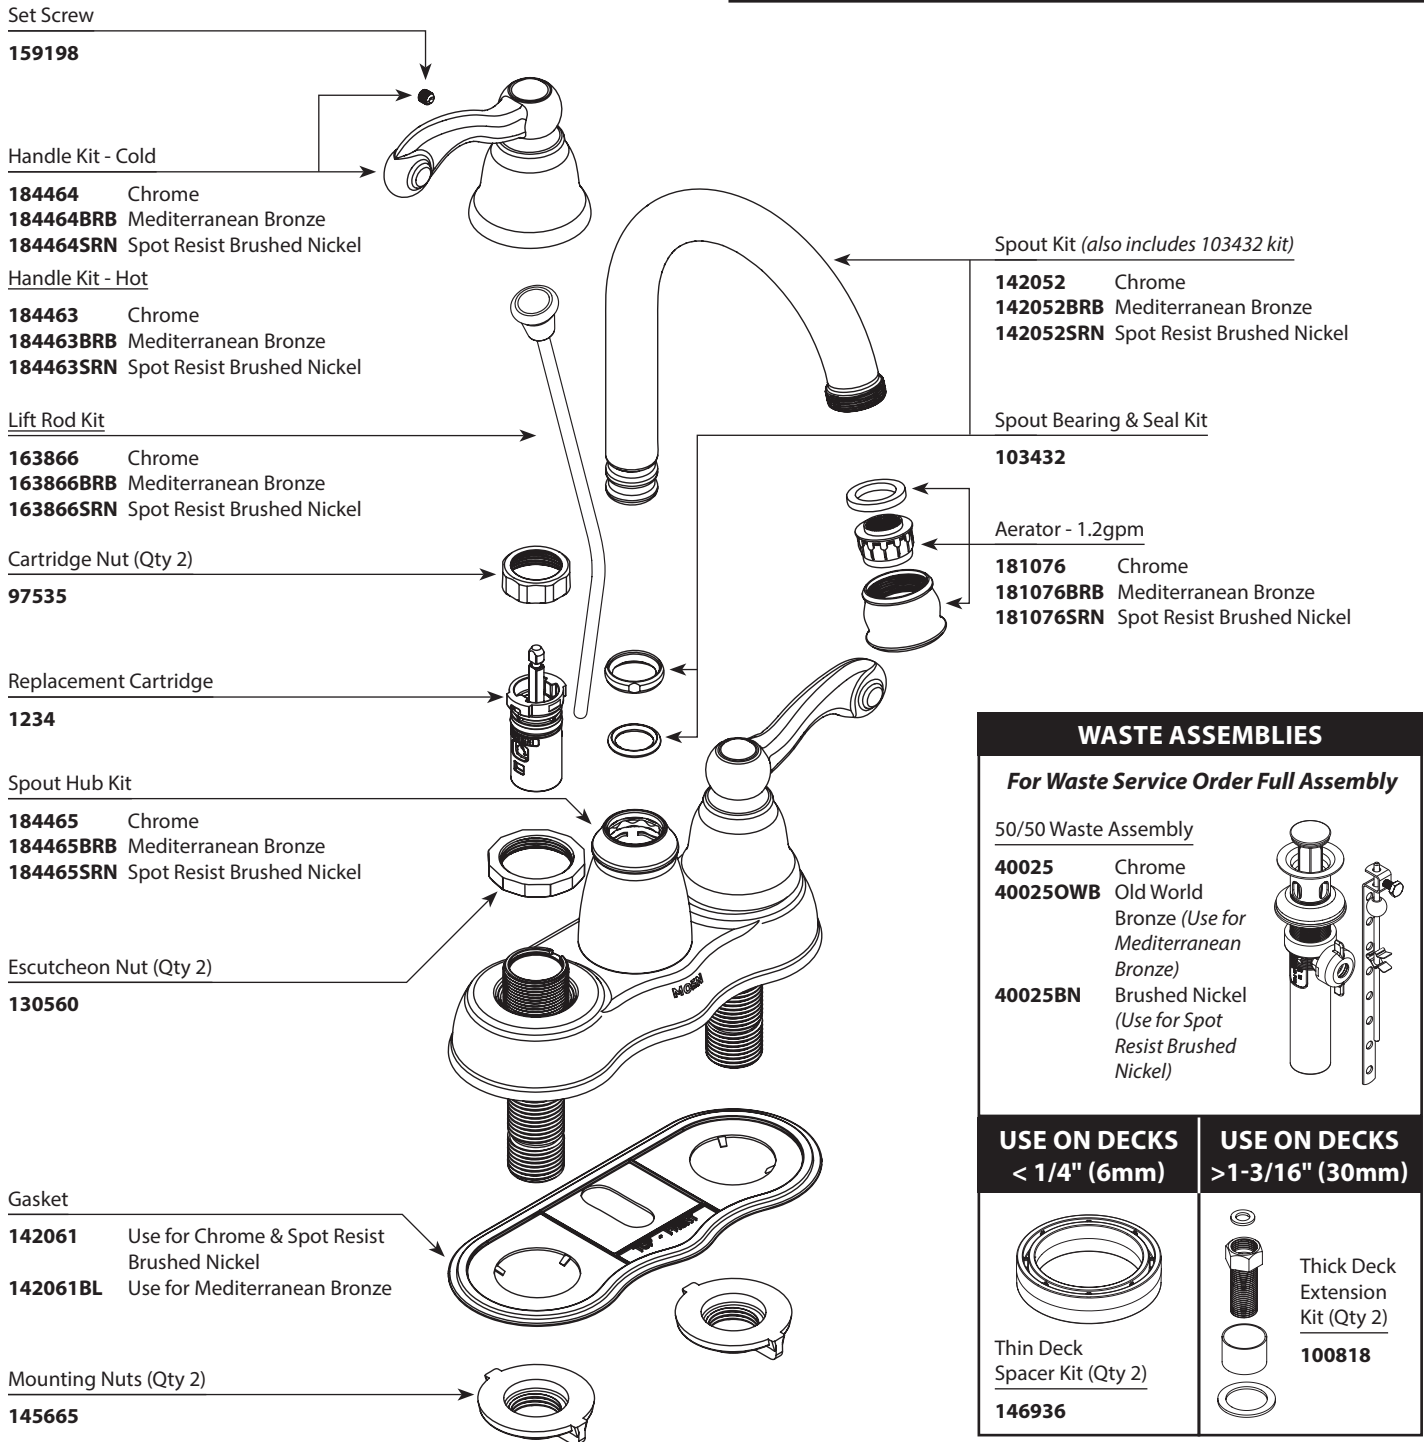

There is more than 1 version of this model.  
Page down to identify the version you have.

■ Order by Part Number

TRADITIONAL® Two Handle Centerset Lavatory Faucet		
MODEL	FINISH	NOTES
WS84003	Chrome	50/50 Waste
WS84003BRB	Mediterranean Bronze	50/50 Waste
WS84003SRN	Spot Resist Brushed Nickel	50/50 Waste

WASTE ASSEMBLIES	
<b>For Waste Service Order Full Assembly</b>	
<u>50/50 Waste Assembly</u>	
40025	Chrome
40025OWB	Old World Bronze (Use for Mediterranean Bronze)
40025BN	Brushed Nickel (Use for Spot Resist Brushed Nickel)
	
<b>USE ON DECKS &lt; 1/4" (6mm)</b>	<b>USE ON DECKS &gt; 1-3/16" (30mm)</b>
 Thin Deck Spacer Kit (Qty 2) 146936	 Thick Deck Extension Kit (Qty 2) 100818

■ Order by Part Number

TRADITIONAL® Two Handle Centerset Lavatory Faucet		
MODEL	FINISH	NOTES
WS84003	Chrome	50/50 Waste
WS84003BRB	Mediterranean Bronze	50/50 Waste
WS84003SRN	Spot Resist Brushed Nickel	50/50 Waste

■ Order by Part Number

TRADITIONAL® Two Handle Centerset Lavatory Faucet		
MODEL	FINISH	NOTES
WS84003	Chrome	Non-Metallic Waste
WS84003BRB	Mediterranean Bronze	Non-Metallic Waste
WS84003SRN	Spot Resist Brushed Nickel	Non-Metallic Waste