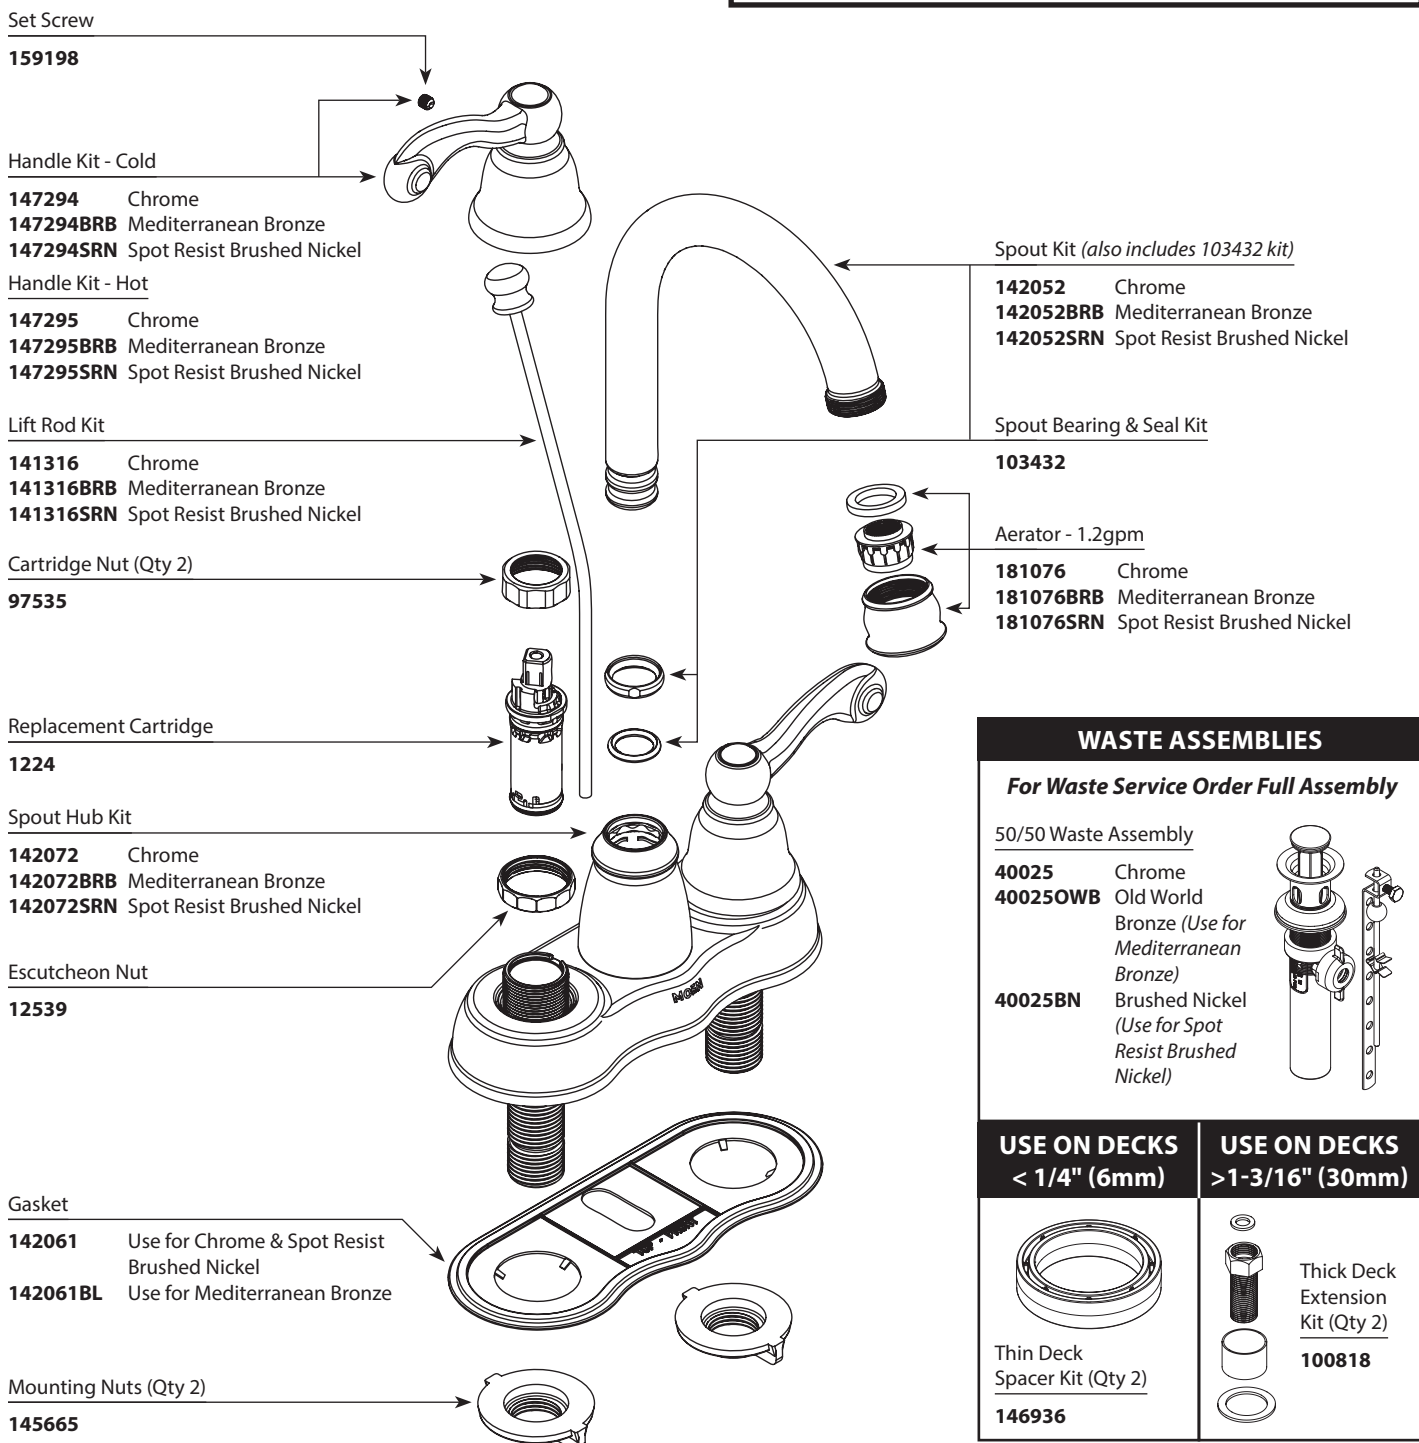

There is more than 1 version of this model.  
Page down to identify the version you have.

■ Order by Part Number

TRADITIONAL® Two Handle Centerset Lavatory Faucet		
MODEL	FINISH	NOTES
WS84003	Chrome	50/50 Waste
WS84003BRB	Mediterranean Bronze	50/50 Waste
WS84003SRN	Spot Resist Brushed Nickel	50/50 Waste

WASTE ASSEMBLIES	
<b>For Waste Service Order Full Assembly</b>	
<u>50/50 Waste Assembly</u>	
40025	Chrome
40025OWB	Old World Bronze (Use for Mediterranean Bronze)
40025BN	Brushed Nickel (Use for Spot Resist Brushed Nickel)
	
<b>USE ON DECKS &lt; 1/4" (6mm)</b>	<b>USE ON DECKS &gt; 1-3/16" (30mm)</b>
 Thin Deck Spacer Kit (Qty 2) 146936	 Thick Deck Extension Kit (Qty 2) 100818

■ Order by Part Number

TRADITIONAL® Two Handle Centerset Lavatory Faucet		
MODEL	FINISH	NOTES
WS84003	Chrome	50/50 Waste
WS84003BRB	Mediterranean Bronze	50/50 Waste
WS84003SRN	Spot Resist Brushed Nickel	50/50 Waste

■ Order by Part Number

TRADITIONAL® Two Handle Centerset Lavatory Faucet		
MODEL	FINISH	NOTES
WS84003	Chrome	Non-Metallic Waste
WS84003BRB	Mediterranean Bronze	Non-Metallic Waste
WS84003SRN	Spot Resist Brushed Nickel	Non-Metallic Waste