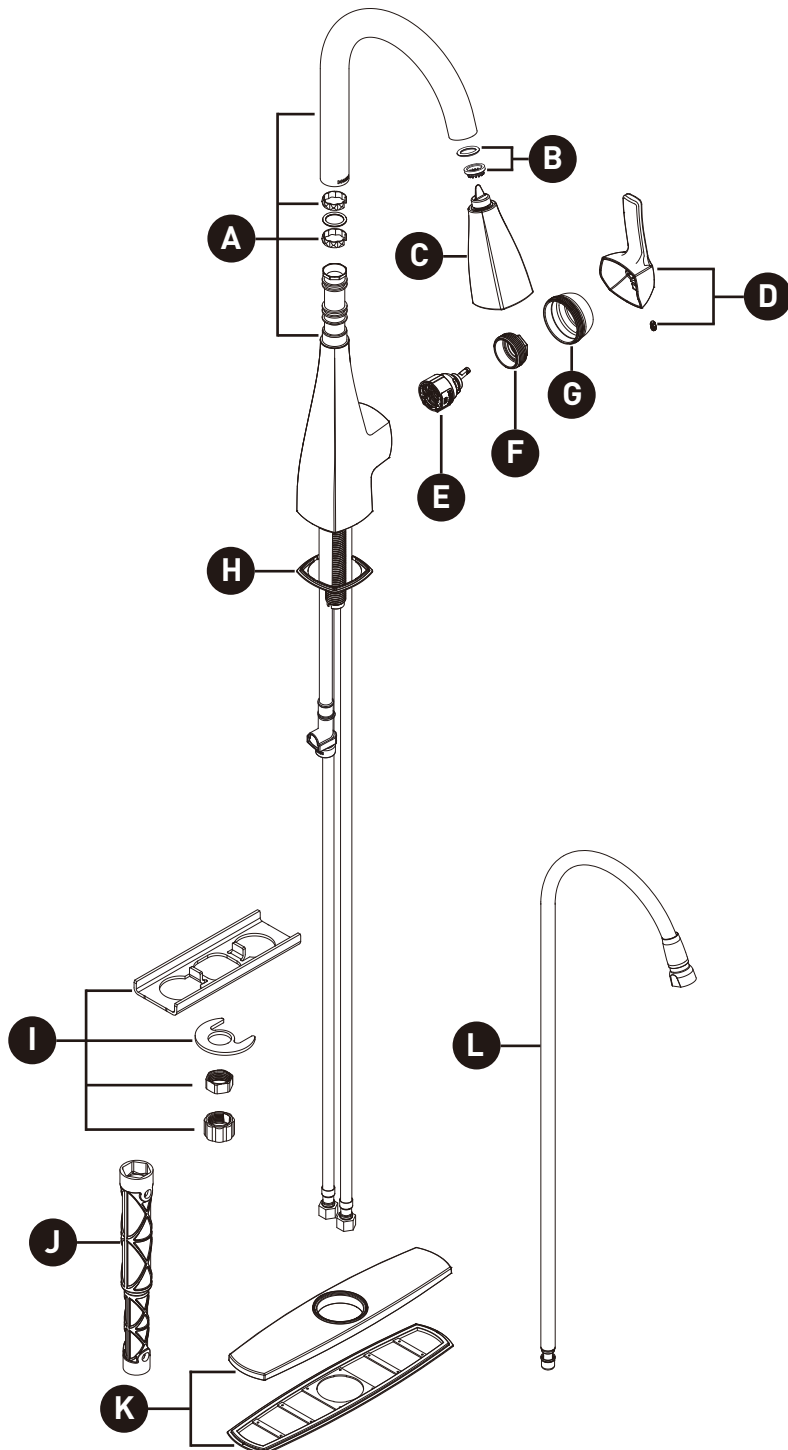

## ORDER BY PART NUMBER

There is more than 1 version of this model.  
Page down to identify the version you have.

# ILLUSTRATED PARTS

### Single-Handle High Arc Pulldown Kitchen Faucet

87599 Series

ID	Kit Number	Finish
*A	153976	See below
B	158550	N/A
*C	162716	See below
*D	162717	See below
E	1255	N/A
F	144266	N/A
*G	162718	See below
H	162697BL	Matte Black
I	113173	N/A
J	118305	N/A
*K	162720	See below
L	150259	N/A