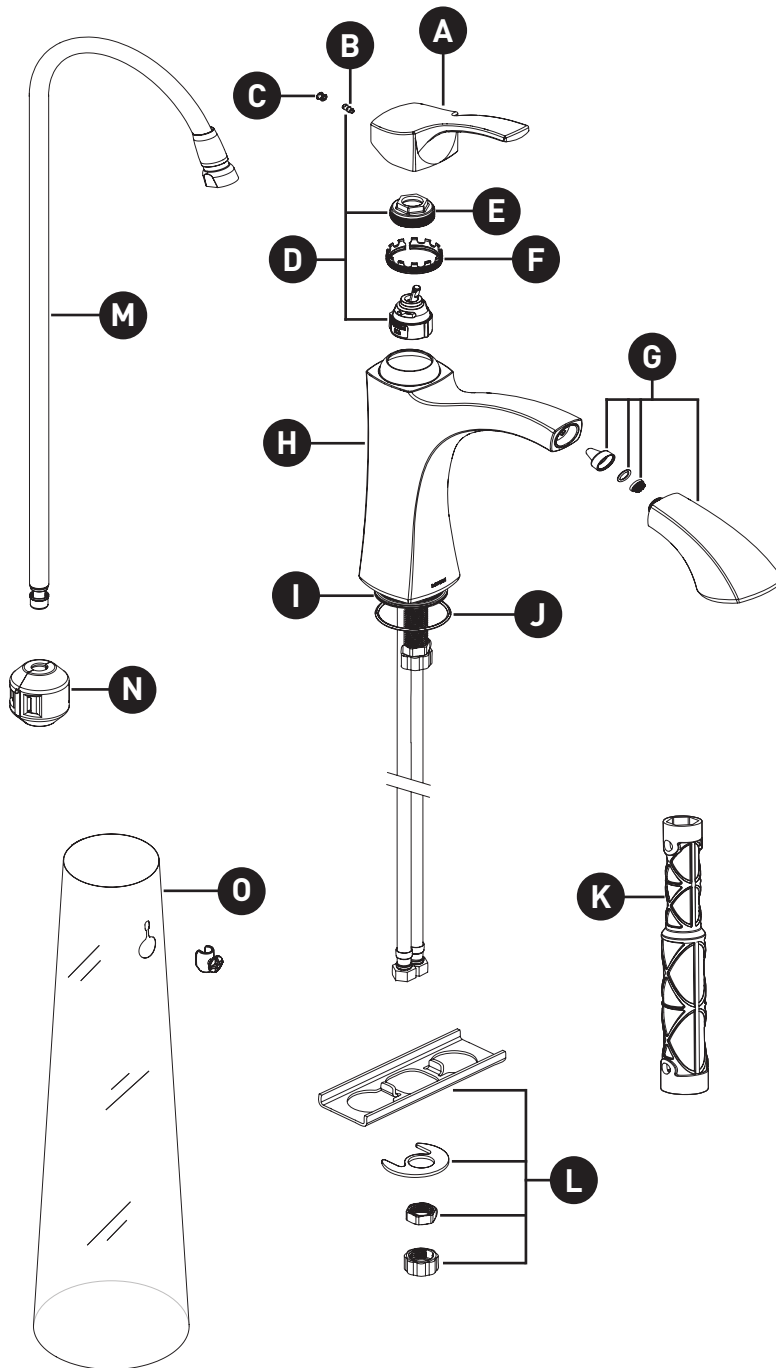

VOSSTM™

Single Handle Kitchen Pull Out Faucet
9125 Series

ORDER BY PART NUMBER

ID	Kit Number	Finish
*A	175959	See Below
B	155023	N/A
C	152859	Chrome
	152859ORB	Oil Rubbed Bronze
	152859CSL	Classic Stainless (used for Spot Resist Stainless)
D	1255	N/A
E	144266	N/A
F	170206	N/A
*G	175960	See Below
*H	175961	See Below
I	168994	N/A
J	171892	N/A
K	118305	N/A
L	192155	N/A
M	150259	N/A
N	125989	N/A
O	159060	N/A

***Finish Determined by Suffix**

Finish	Description
No Suffix	Chrome
ORB	Oil Rubbed Bronze
SRS	Spot Resist Stainless