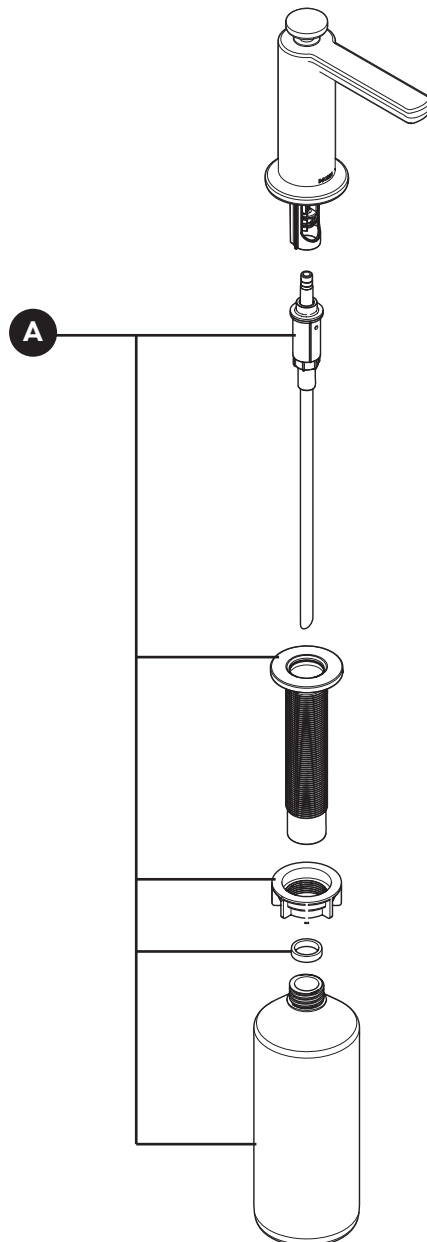

### MODERN SOAP/LOTION DISPENSER S3947 Series

ORDER BY PART NUMBER

| ID | Kit Number | Finish |
|----|------------|--------|
| A  | 173490     | N/A    |