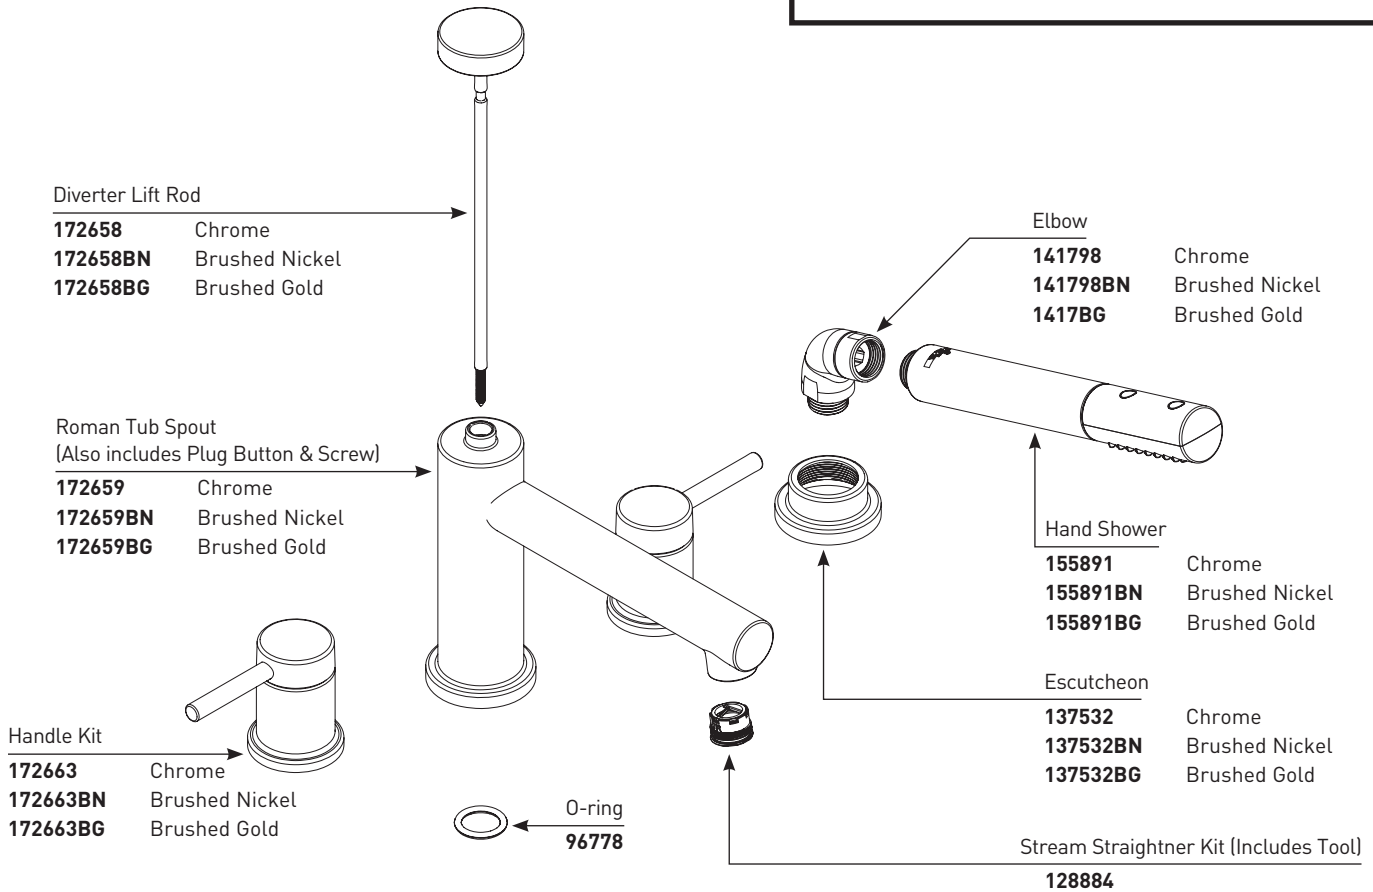

- Order by Part Number
- Trim can be used with either 9992, 9993, 9997, or 9999 valve

ALIGN™ Two Handle Roman Tub Faucet Trim with Handheld Shower		
MODEL	HANDLE	FINISH
T394	Lever	Chrome
T394BN	Lever	Brushed Nickel
T394BG	Lever	Brushed Gold

Available separately for adjustable roman tub valves

Stem Extension Kit
(for valves sold before 5/2012)

161774