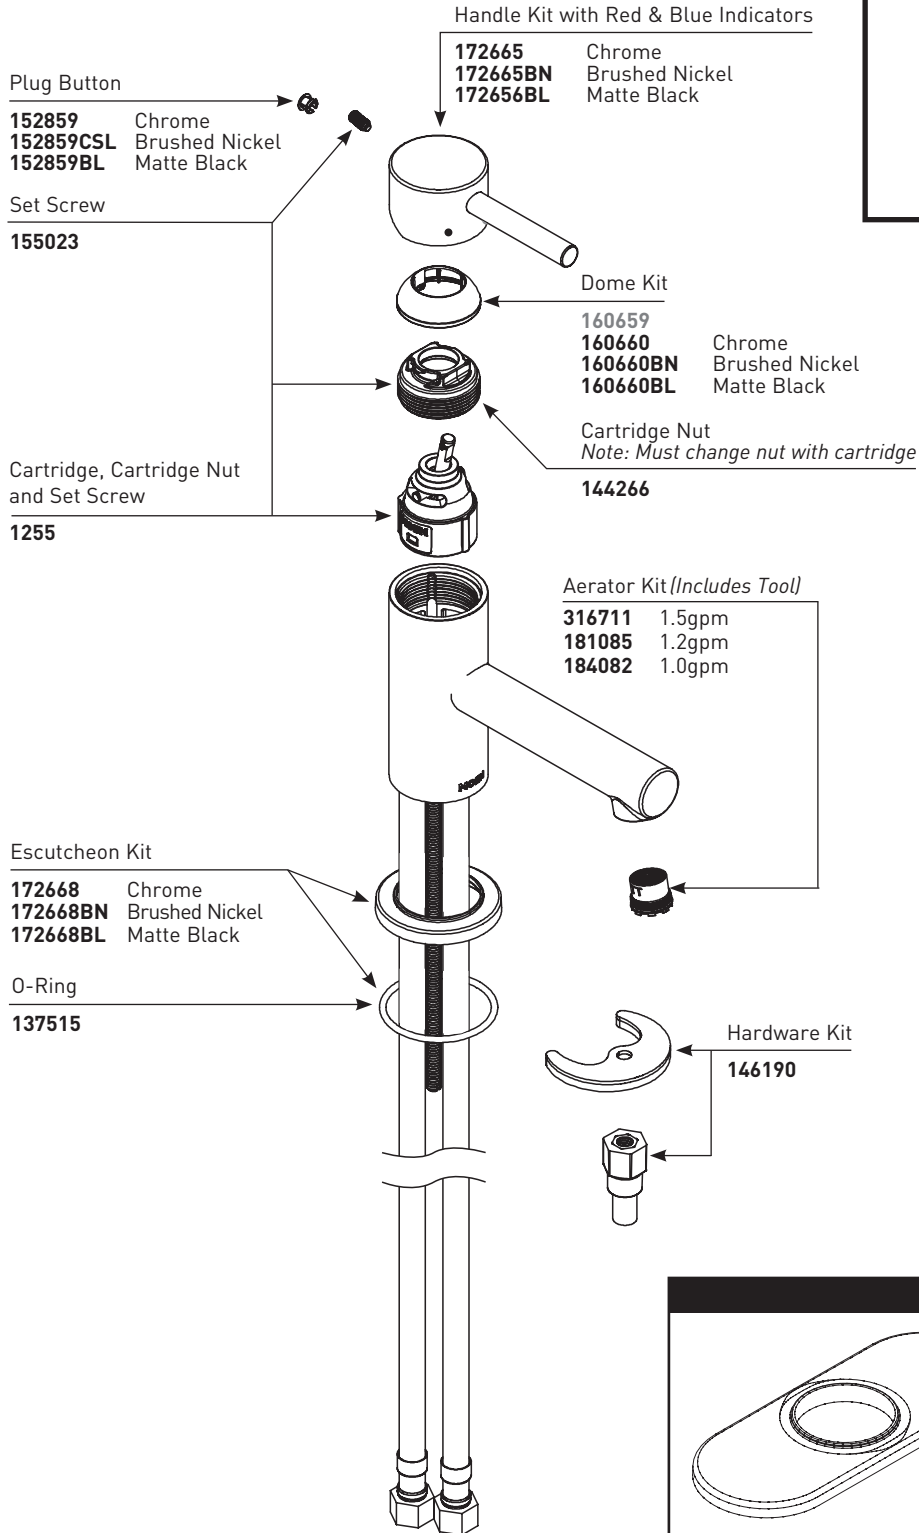

WASTE ASSEMBLIES

Metallic Waste-Pop-up Plug & Seat

10709	Chrome
10709BN	Brushed Nickel
10709WR	Wrought Iron (Used for Matte Black)
10709BG	Brushed Gold

For Additional Waste Information
see www.moen.com for models below.

10790	Metallic Waste
-------	----------------

Option

Escutcheon Kit

172666	Chrome
172666BN	Brushed Nickel
172666BL	Matte Black
172666BG	Brushed Gold

■ Order by Part Number

Illustrated Parts

ALIGN™ Low Profile Single-Handle Lavatory Faucet	
MODELS	FINISH
6191	Chrome
6191BN	Brushed Nickel
6191BL	Matte Black
6191BG	Brushed Gold

Lift Rod	
For models prior to 11/2013	
165003	Chrome
165003BN	Brushed Nickel
165003BL	Matte Black
For models after 11/2013	
172667	Chrome
172667BN	Brushed Nickel
172667BL	Matte Black

WASTE ASSEMBLIES	
Metallic Waste-Pop-up Plug & Seat	
10709	Chrome
10709BN	Brushed Nickel
10709WR	Wrought Iron <i>(Used for Matte Black)</i>
<i>For Additional Waste Information see www.moen.com for models below.</i>	
10790	Metallic Waste

Option	
Escutcheon Kit	
172666	Chrome
172666BN	Brushed Nickel
172666BL	Matte Black