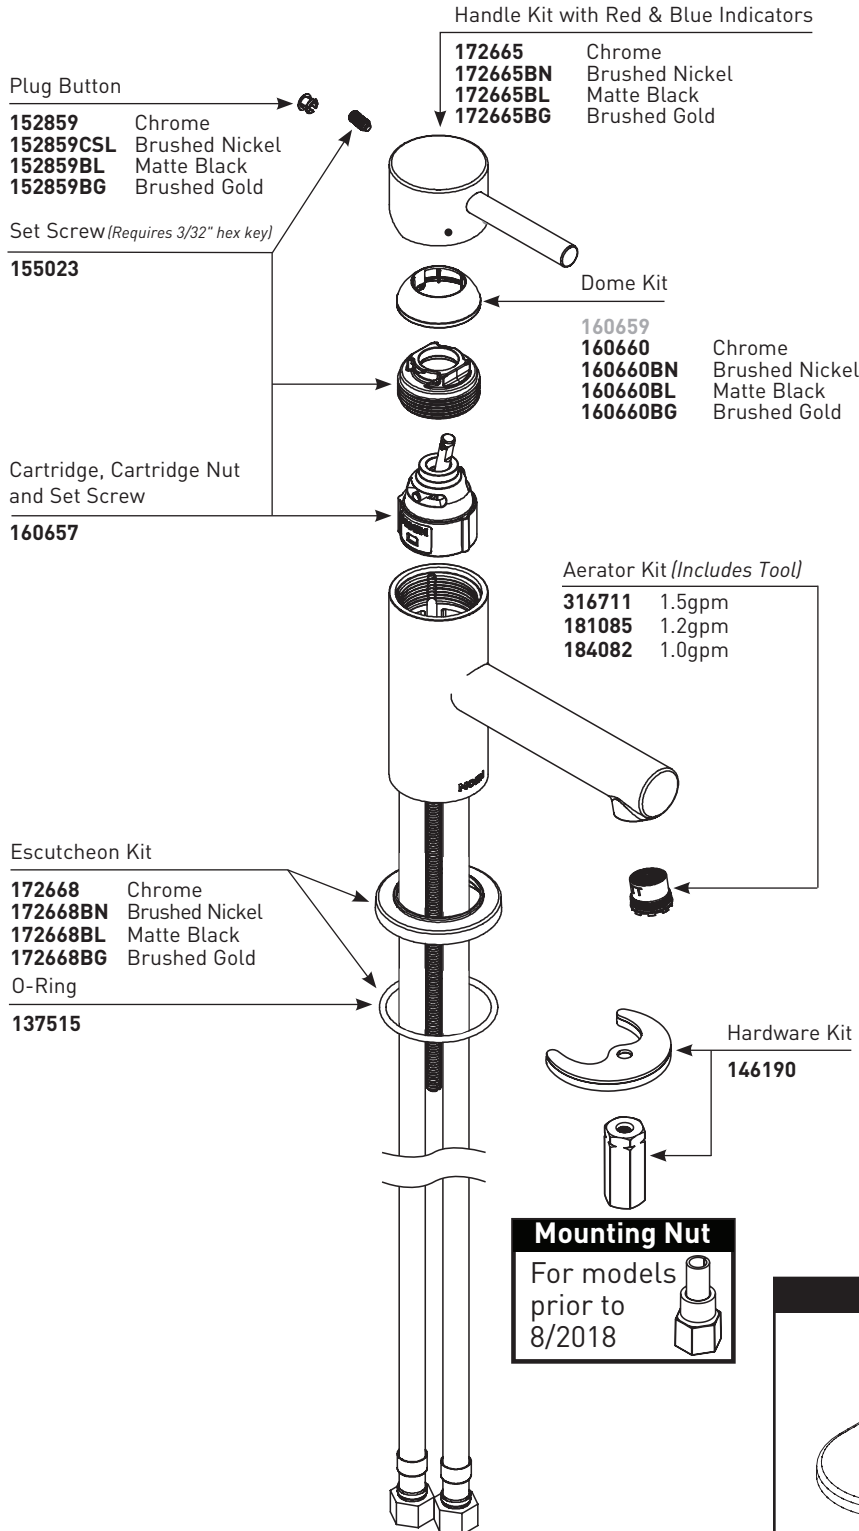

■ Order by Part Number

*There is more than one version of this model.
Page down to identify the version you have.*

Illustrated Parts

ALIGN™ Low Profile Single-Handle Lavatory Faucet

MODELS	FINISH
6191	Chrome
6191BN	Brushed Nickel
6191BL	Matte Black
6191BG	Brushed Gold

WASTE ASSEMBLIES

Metallic Waste-Pop-up Plug & Seat

10709	Chrome
10709BN	Brushed Nickel
10709WR	Wrought Iron (Used for Matte Black)
10709BG	Brushed Gold

For Additional Waste Information
see www.moen.com for models below.

10790	Metallic Waste
-------	----------------

Option

Escutcheon Kit

172666	Chrome
172666BN	Brushed Nickel
172666BL	Matte Black
172666BG	Brushed Gold

■ Order by Part Number

Illustrated Parts

ALIGN™ Low Profile Single-Handle Lavatory Faucet	
MODELS	FINISH
6191	Chrome
6191BN	Brushed Nickel
6191BL	Matte Black
6191BG	Brushed Gold

Lift Rod	
For models prior to 11/2013	
165003	Chrome
165003BN	Brushed Nickel
165003BL	Matte Black
For models after 11/2013	
172667	Chrome
172667BN	Brushed Nickel
172667BL	Matte Black

WASTE ASSEMBLIES	
Metallic Waste-Pop-up Plug & Seat	
10709	Chrome
10709BN	Brushed Nickel
10709WR	Wrought Iron <i>(Used for Matte Black)</i>
<i>For Additional Waste Information see www.moen.com for models below.</i>	
10790	Metallic Waste