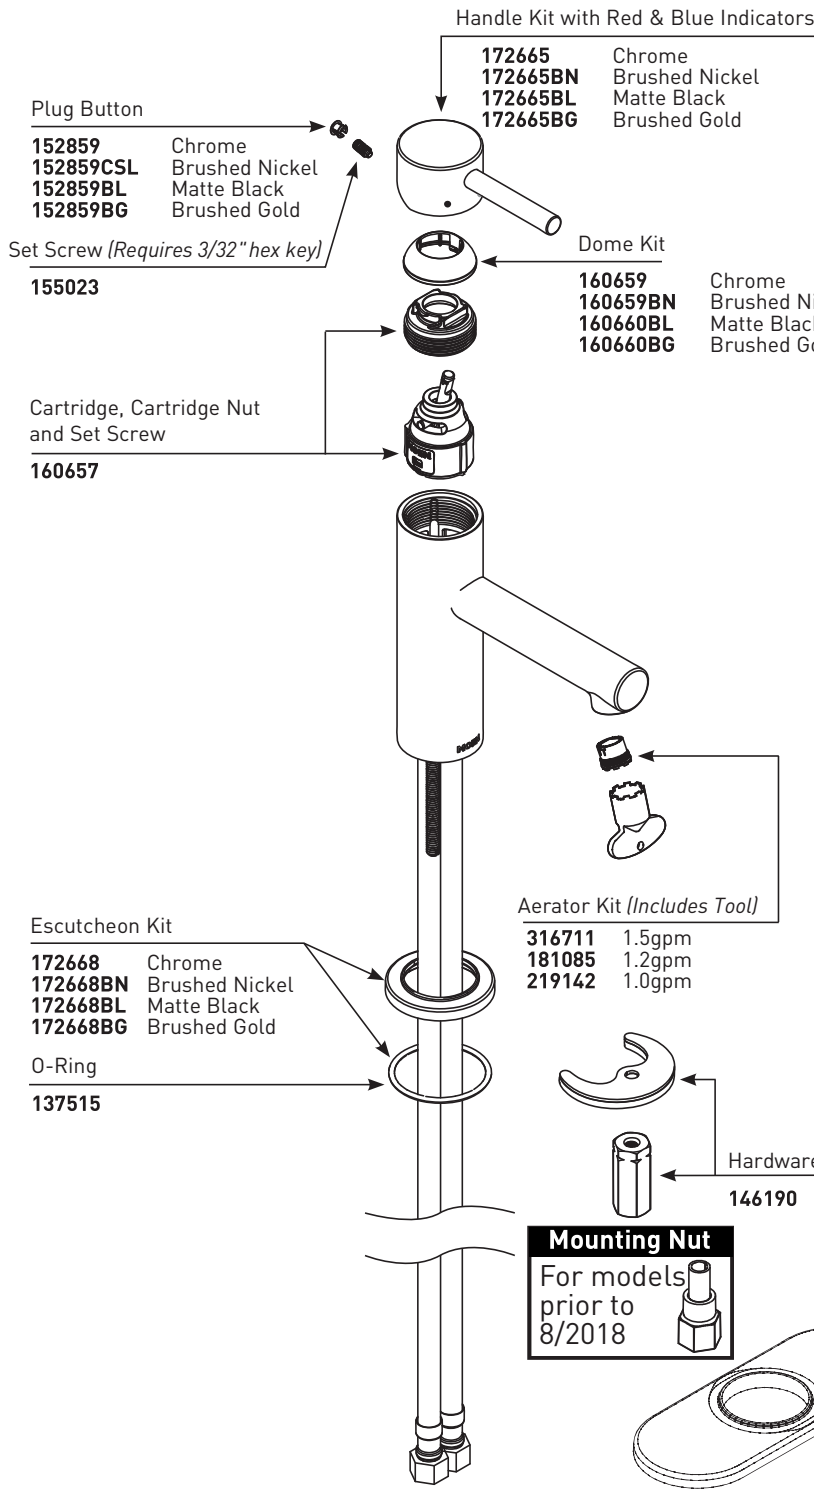

■ Order by Part Number

*There is more than one version of this model.
Page down to identify the version you have.*

ALIGN™ Single-Handle Lavatory Faucet	
MODELS	FINISH
6190	Chrome
6190BN	Brushed Nickel
6190BL	Matte Black
6190BG	Brushed Gold
6198	Chrome
6198BN	Brushed Nickel
6198BL	Matte Black

Lift Rod

- 165003 Chrome
- 165003BN Brushed Nickel
- 165003BL Matte Black
- 165003BG Brushed Gold

WASTE ASSEMBLIES	
Metallic Waste-Pop-up Plug & Seat	
10709	Chrome
10709BN	Brushed Nickel
10709WR	Wrought Iron <i>(Used for Matte Black)</i>
10709BG	Brushed Gold
<i>For Additional Waste Information see www.moen.com for models below.</i>	
10790	Metallic Waste

■ Order by Part Number

Illustrated Parts

ALIGN™ Single-Handle Lavatory Faucet

MODELS

6190
6190BN
6190BL

FINISH

Chrome
Brushed Nickel
Matte Black

WASTE ASSEMBLIES	
Metallic Waste-Pop-up Plug & Seat	
10709	Chrome
10709BN	Brushed Nickel
10709WR	Wrought Iron (Used for Matte Black)
<i>For Additional Waste Information see www.moen.com for models below.</i>	
10790	Metallic Waste