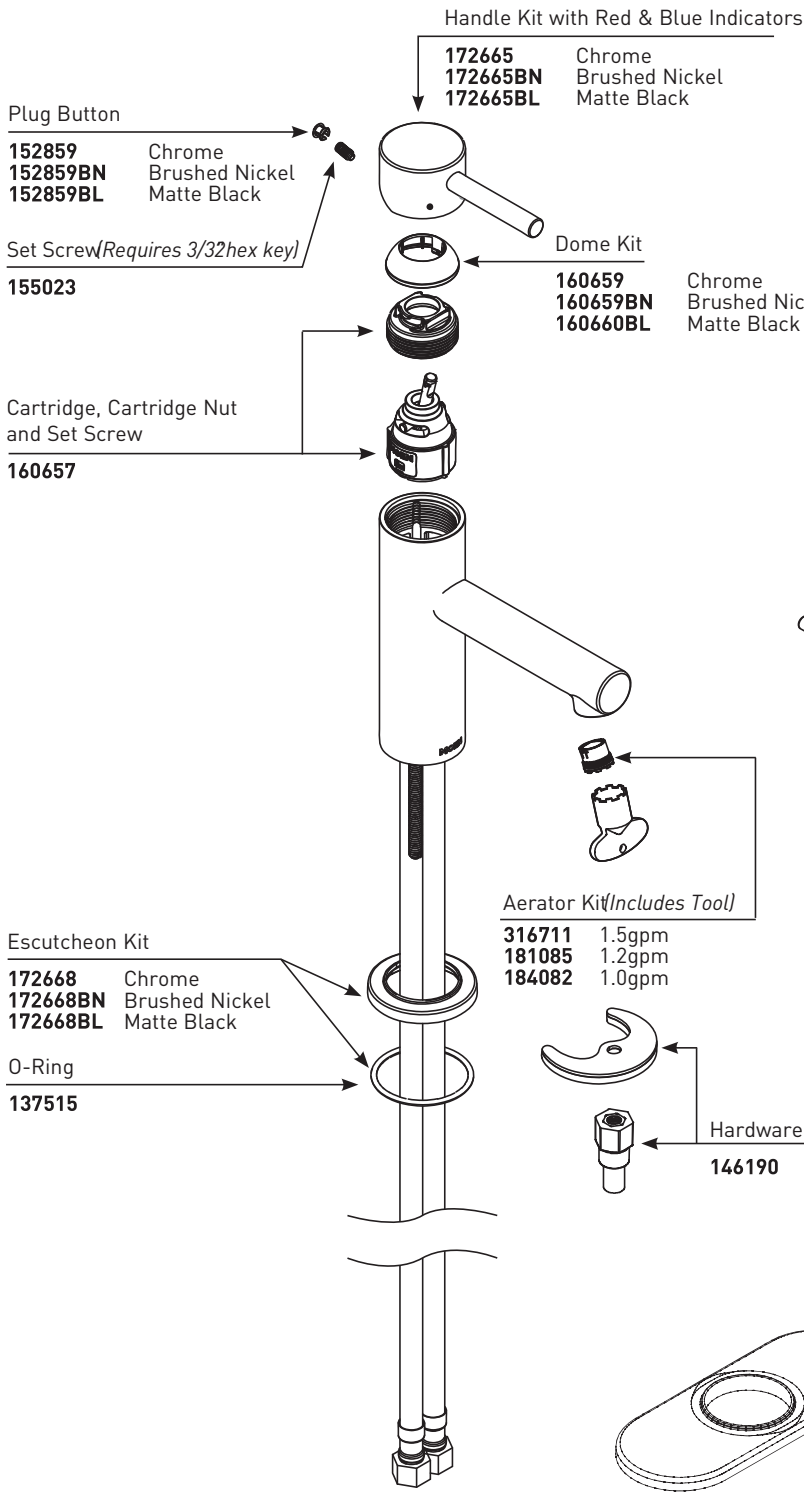

■ Order by Part Number

*There is more than one version of this model.
Page down to identify the version you have.*

ALIGN™ Single-Handle Lavatory Faucet	
MODELS	FINISH
6190	Chrome
6190BN	Brushed Nickel
6190BL	Matte Black
6190BG	Brushed Gold
6198	Chrome
6198BN	Brushed Nickel
6198BL	Matte Black

Lift Rod

- 165003 Chrome
- 165003BN Brushed Nickel
- 165003BL Matte Black
- 165003BG Brushed Gold

WASTE ASSEMBLIES	
Metallic Waste-Pop-up Plug & Seat	
10709	Chrome
10709BN	Brushed Nickel
10709WR	Wrought Iron <i>(Used for Matte Black)</i>
10709BG	Brushed Gold
<i>For Additional Waste Information see www.moen.com for models below.</i>	
10790	Metallic Waste

■ Order by Part Number

Illustrated Parts

ALIGN™ Single-Handle Lavatory Faucet

MODELS

6190
6190BN
6190BL

FINISH

Chrome
Brushed Nickel
Matte Black

WASTE ASSEMBLIES	
Metallic Waste-Pop-up Plug & Seat	
10709	Chrome
10709BN	Brushed Nickel
10709WR	Wrought Iron (Used for Matte Black)
<i>For Additional Waste Information see www.moen.com for models below.</i>	
10790	Metallic Waste