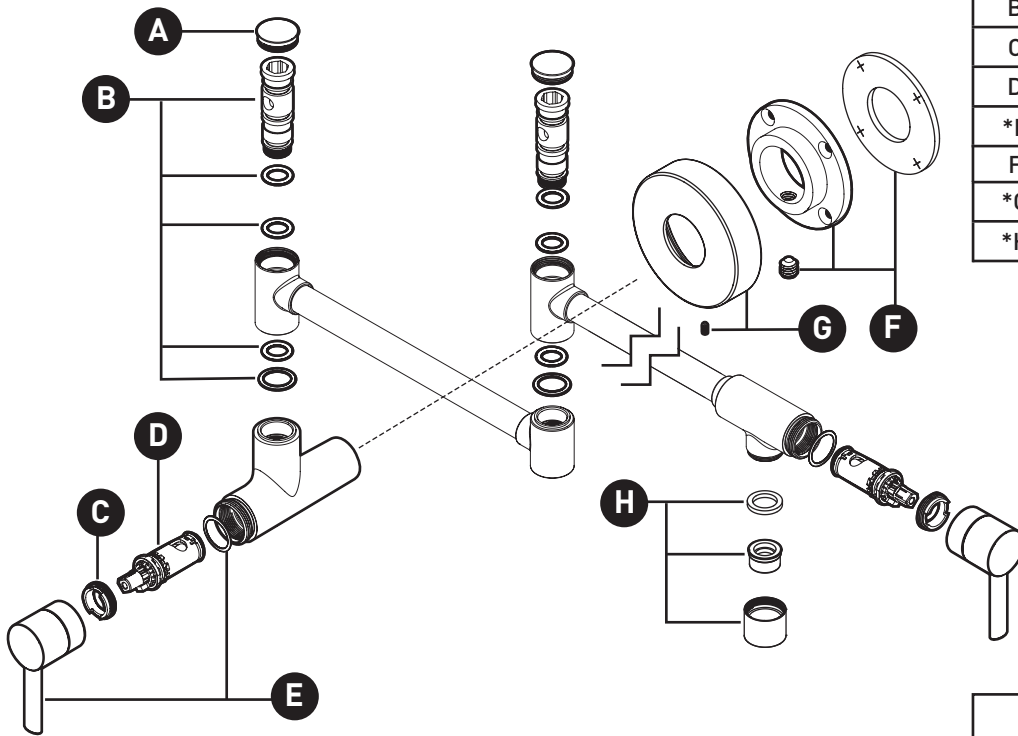

Pot Filler Faucet S665 Series

ORDER BY PART NUMBER

| ID | Kit Number | Finish |
|----|------------|-----------|
| *A | 130966 | See below |
| B | 130967 | N/A |
| C | 110307 | N/A |
| D | 14891 | N/A |
| *E | 149570 | See below |
| F | 130969 | N/A |
| *G | 149571 | See below |
| *H | 123807 | See below |

| <u>*Finish Determined by Suffix</u> | |
|-------------------------------------|-----------------------|
| <u>Finish</u> | <u>Description</u> |
| No Suffix | Chrome |
| BG | Brushed Gold |
| BL | Matte Black |
| SRS | Spot Resist Stainless |
| ORB | Oil Rubbed Bronze |
| BLS | Black Stainless |
| BZG | Bronzed Gold |
| NL | Nickel |
| <u>Discontinued</u> | |
| SL | Stainless |
| CSL | Classic Stainless |