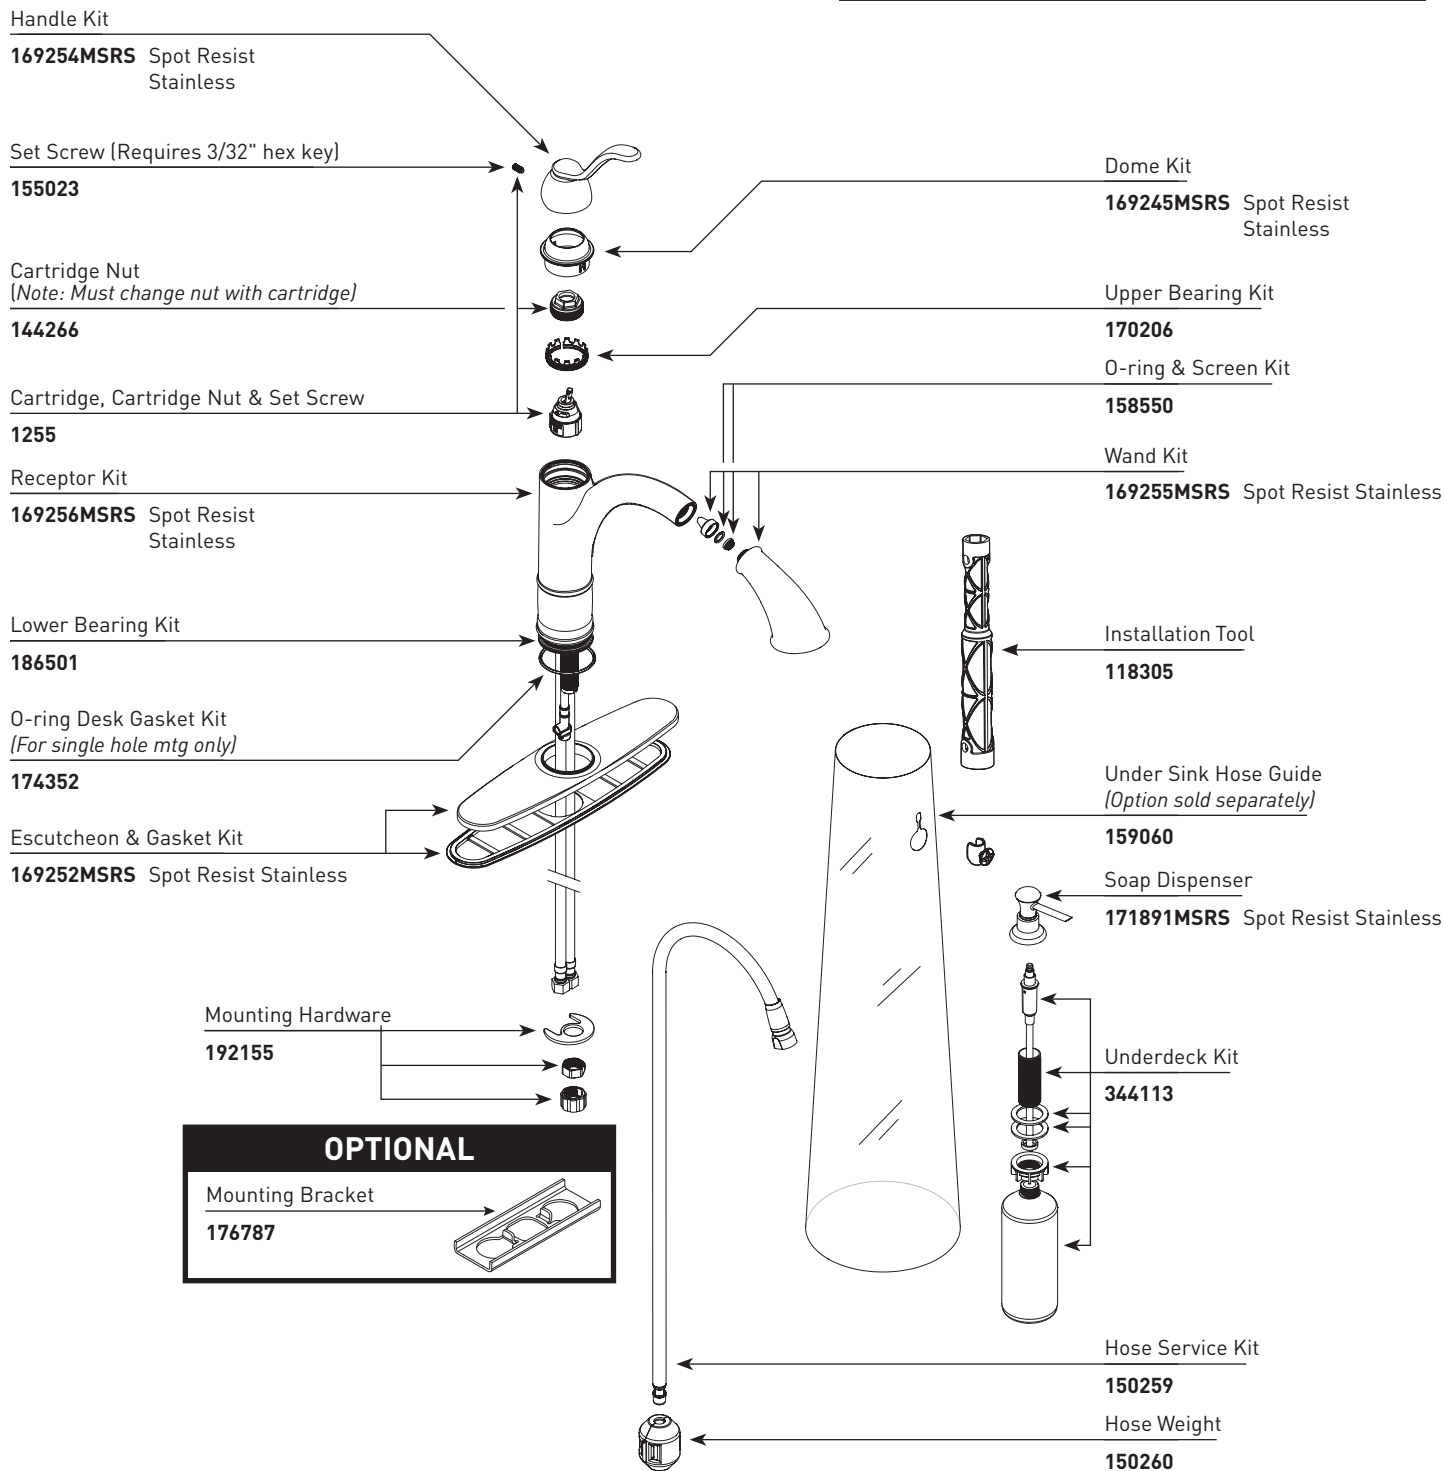

■ Order by Part Number

*There is more than 1 version of this model.
Page down to identify the version you have.*

WALDEN™	
Single Handle Kitchen Pull Out Faucet	
MODEL	FINISH
87045MSRS	Spot Resist Stainless

WALDEN™
Single Handle Kitchen Pull Out Faucet
MODEL 87045MSRS **FINISH** Spot Resist Stainless

■ **Order by Part Number**