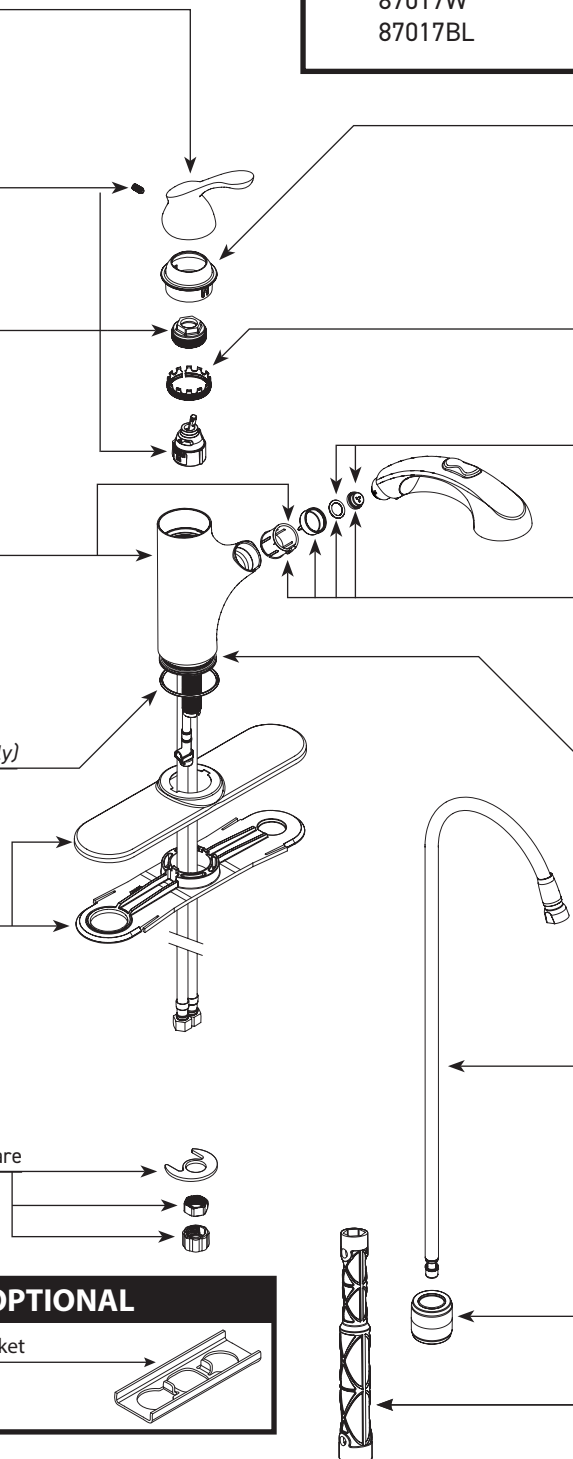

Upper Bearing Kit

**170206**

Wand Screen & O-ring Kit (1.5gpm)

**158550**

Wand Kit

- 169246** Chrome
- 169246SRS** Spot Resist Stainless
- 169246V** Ivory
- 169246W** Glacier
- 169246BL** Matte Black

Lower Bearing Kit

**186501**

Hose Service Kit

**159560**

Hose Weight

**159559**

Installation Tool

**118305**

Buy it for looks. Buy it for life.®

# Illustrated Parts

■ Order by Part Number

Handle Kit

- 169244** Chrome
- 169244SRS** Spot Resist Stainless
- 169244V** Ivory
- 169244W** Glacier
- 169244BL** Matte Black

Set Screw (Requires 3/32" hex key)