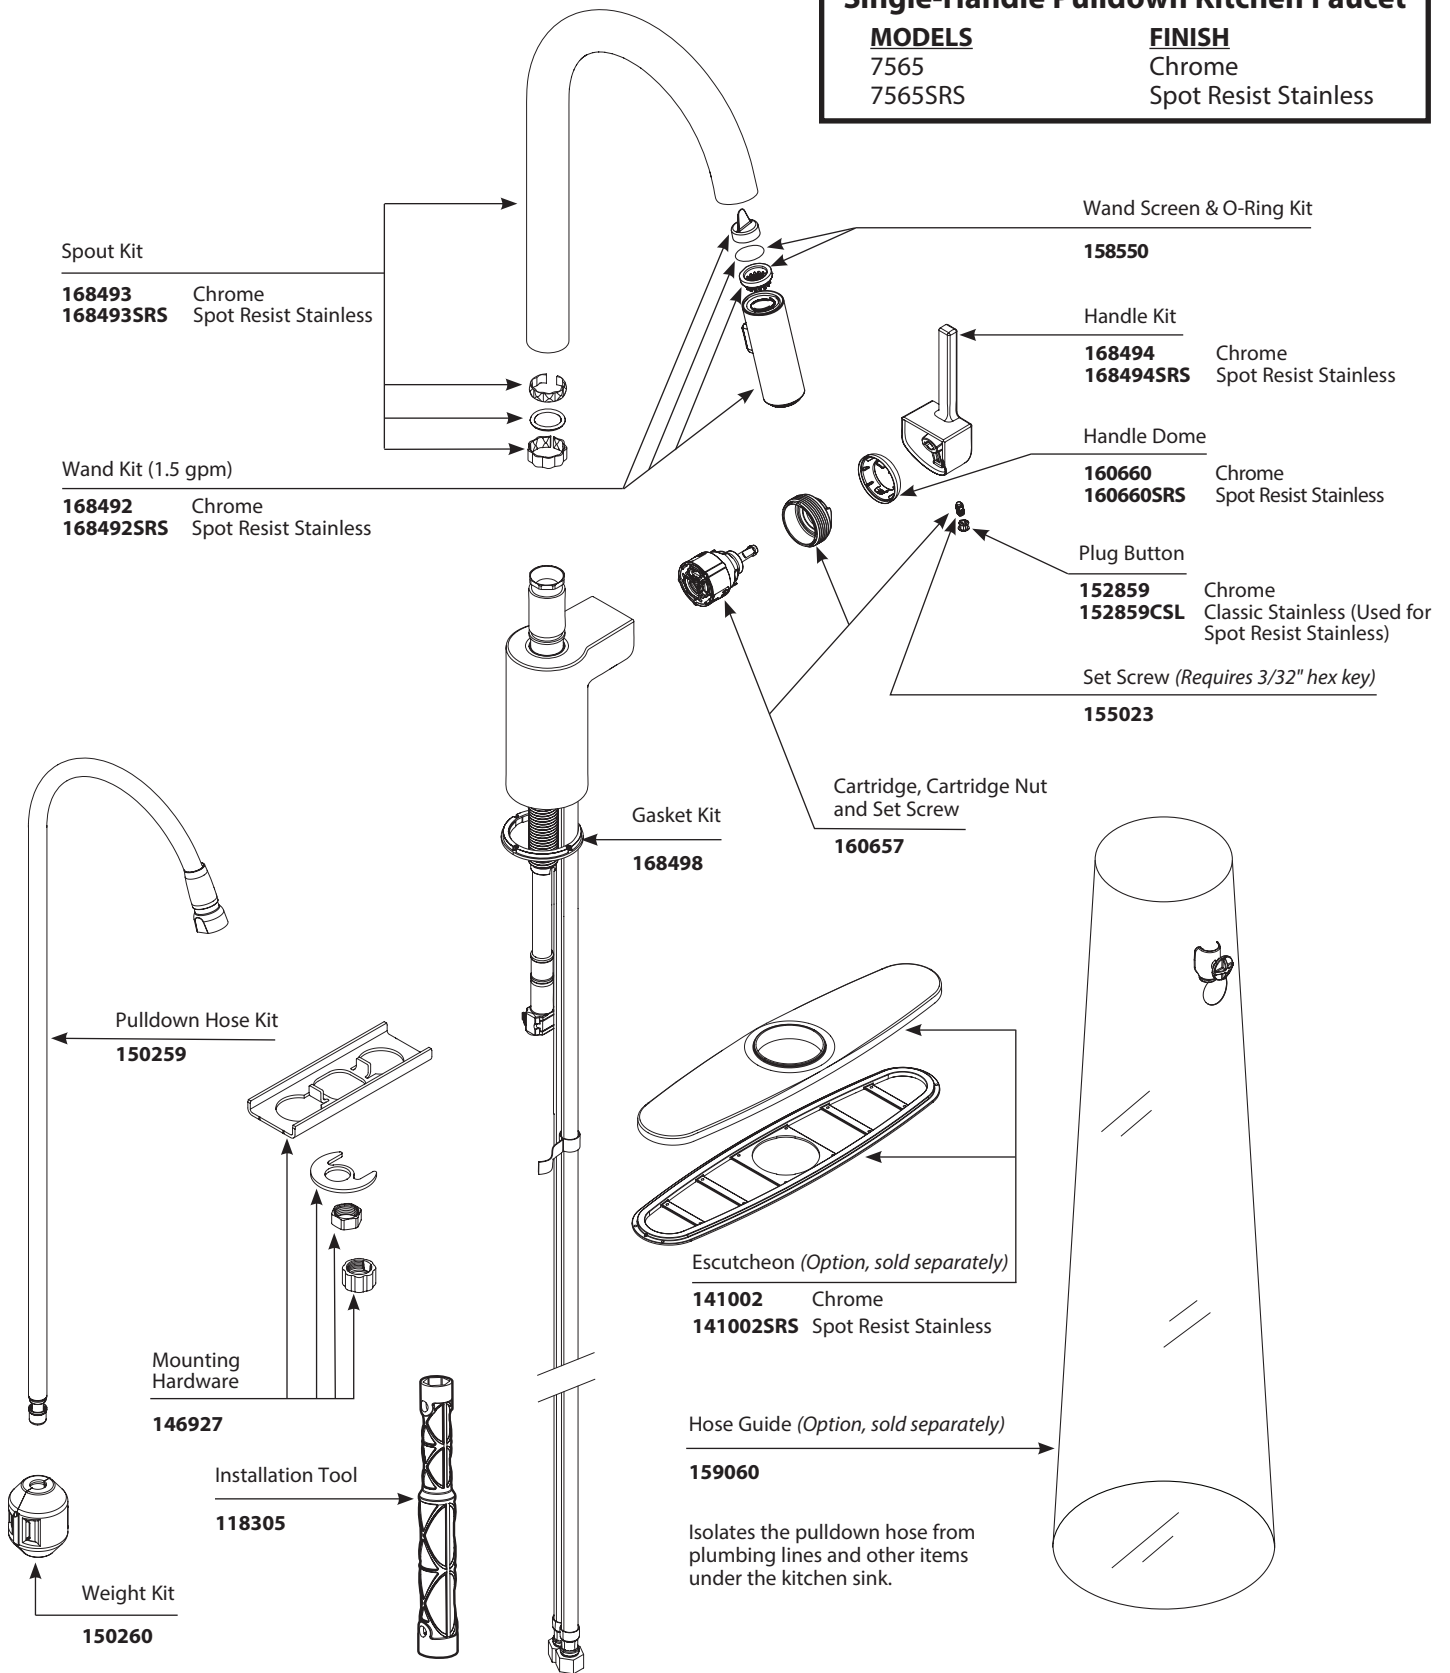

150260

Mounting Hardware

192155

Escutcheon (Option, sold separately)

- 141002** Chrome
- 141002SRS** Spot Resist Stainless
- 141002BL** Matte Black
- 141002BG** Brushed Gold
- 141002BLS** Black Stainless

Hose Guide (Option, sold separately)

159060

Isolates the pulldown hose from plumbing lines and other items under the kitchen sink.

OPTIONAL

Mounting Bracket

176787

MOEN®

■ Order by Part Number

Illustrated Parts

ALIGN™ Single-Handle Pulldown Kitchen Faucet	
MODELS	FINISH
7565	Chrome
7565SRS	Spot Resist Stainless
7565BL	Matte Black

■ Order by Part Number

Illustrated Parts

ALIGN™	
Single-Handle Pulldown Kitchen Faucet	
MODELS	FINISH
7565	Chrome
7565SRS	Spot Resist Stainless