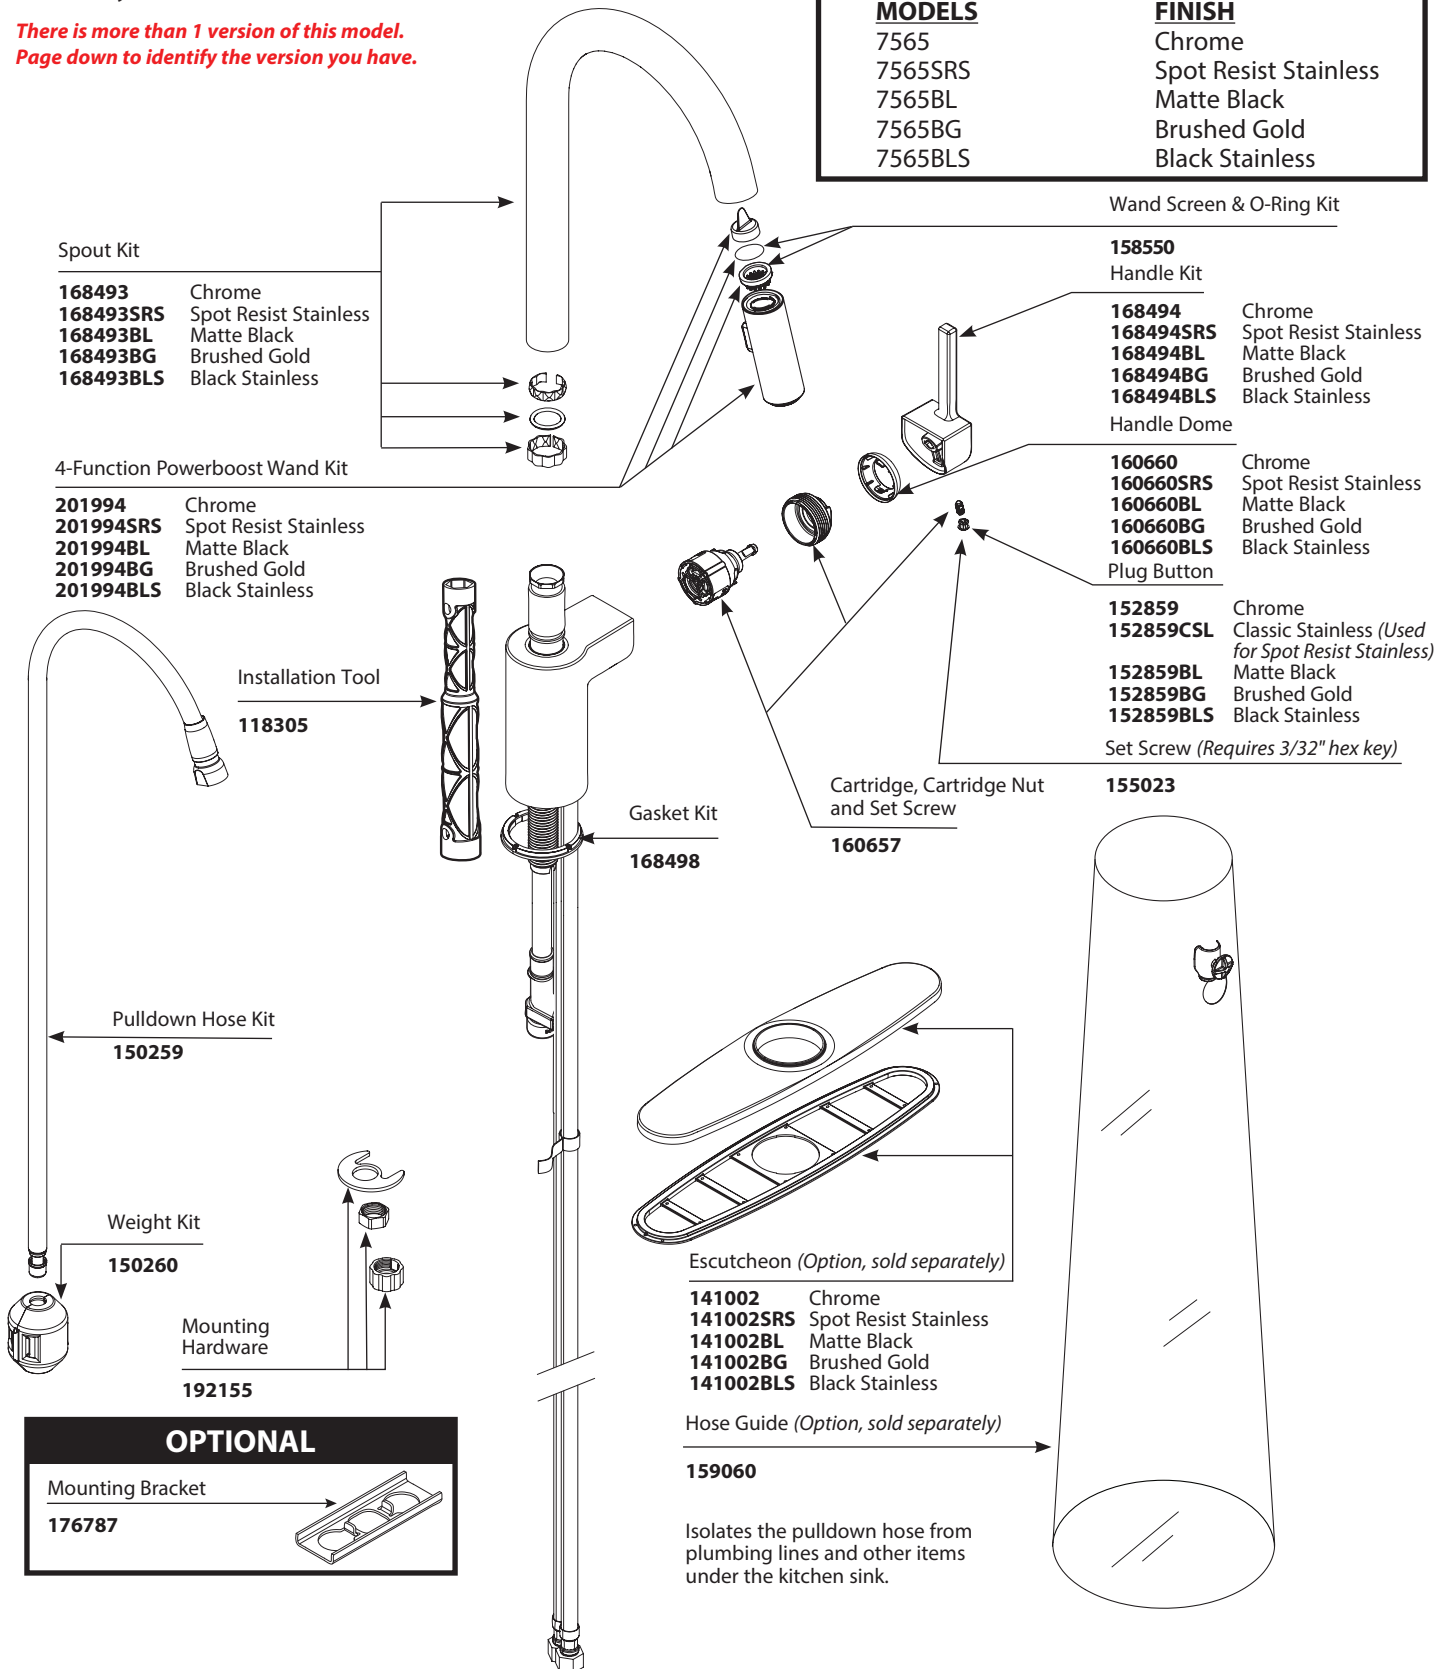

MOEN®

■ Order by Part Number

*There is more than 1 version of this model.
Page down to identify the version you have.*

Illustrated Parts

ALIGN™ Single-Handle Pulldown Kitchen Faucet

MODELS

- 7565
- 7565SRS
- 7565BL
- 7565BG
- 7565BLS

FINISH

- Chrome
- Spot Resist Stainless
- Matte Black
- Brushed Gold
- Black Stainless

Spout Kit

- 168493** Chrome
- 168493SRS** Spot Resist Stainless
- 168493BL** Matte Black
- 168493BG** Brushed Gold
- 168493BLS** Black Stainless

Plug Button

- 152859** Chrome
- 152859CSL** Classic Stainless (Used for Spot Resist Stainless)
- 152859BL** Matte Black
- 152859BG** Brushed Gold
- 152859BLS** Black Stainless

Set Screw (Requires 3/32" hex key)

155023

Gasket Kit

168498

Cartridge, Cartridge Nut and Set Screw

160657

Pulldown Hose Kit

150259

Weight Kit