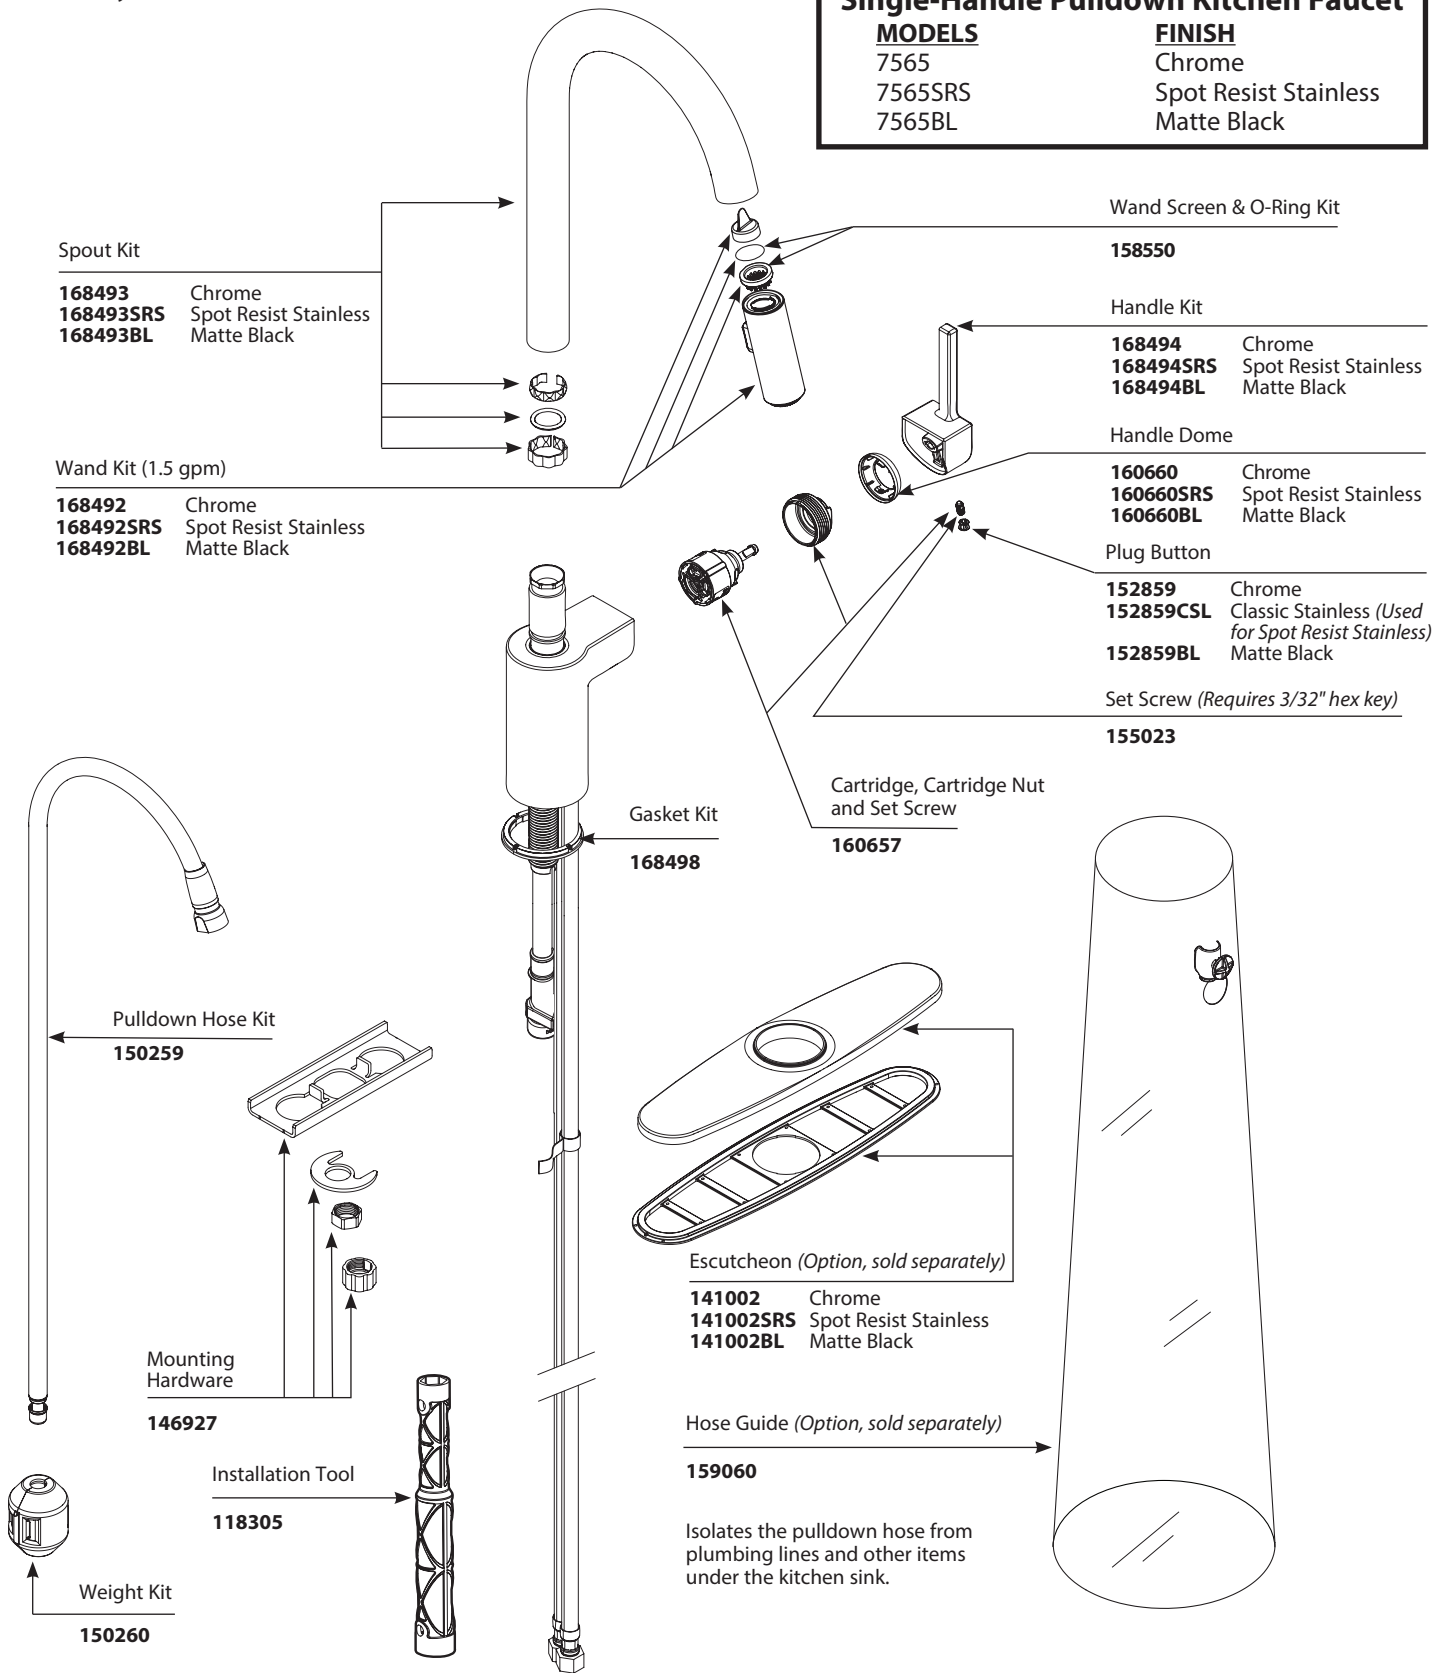

155023

Gasket Kit

168498

Cartridge, Cartridge Nut and Set Screw

160657

Pulldown Hose Kit

150259

Weight Kit

150260

Mounting Hardware

192155

Escutcheon (Option, sold separately)

- 141002** Chrome
- 141002SRS** Spot Resist Stainless
- 141002BL** Matte Black
- 141002BG** Brushed Gold
- 141002BLS** Black Stainless

Hose Guide (Option, sold separately)

159060

Isolates the pulldown hose from plumbing lines and other items under the kitchen sink.

OPTIONAL

Mounting Bracket

176787

MOEN®

■ Order by Part Number

Illustrated Parts

ALIGN™ Single-Handle Pulldown Kitchen Faucet	
MODELS	FINISH
7565	Chrome
7565SRS	Spot Resist Stainless
7565BL	Matte Black

■ Order by Part Number

Illustrated Parts

ALIGN™	
Single-Handle Pulldown Kitchen Faucet	
MODELS	FINISH
7565	Chrome
7565SRS	Spot Resist Stainless