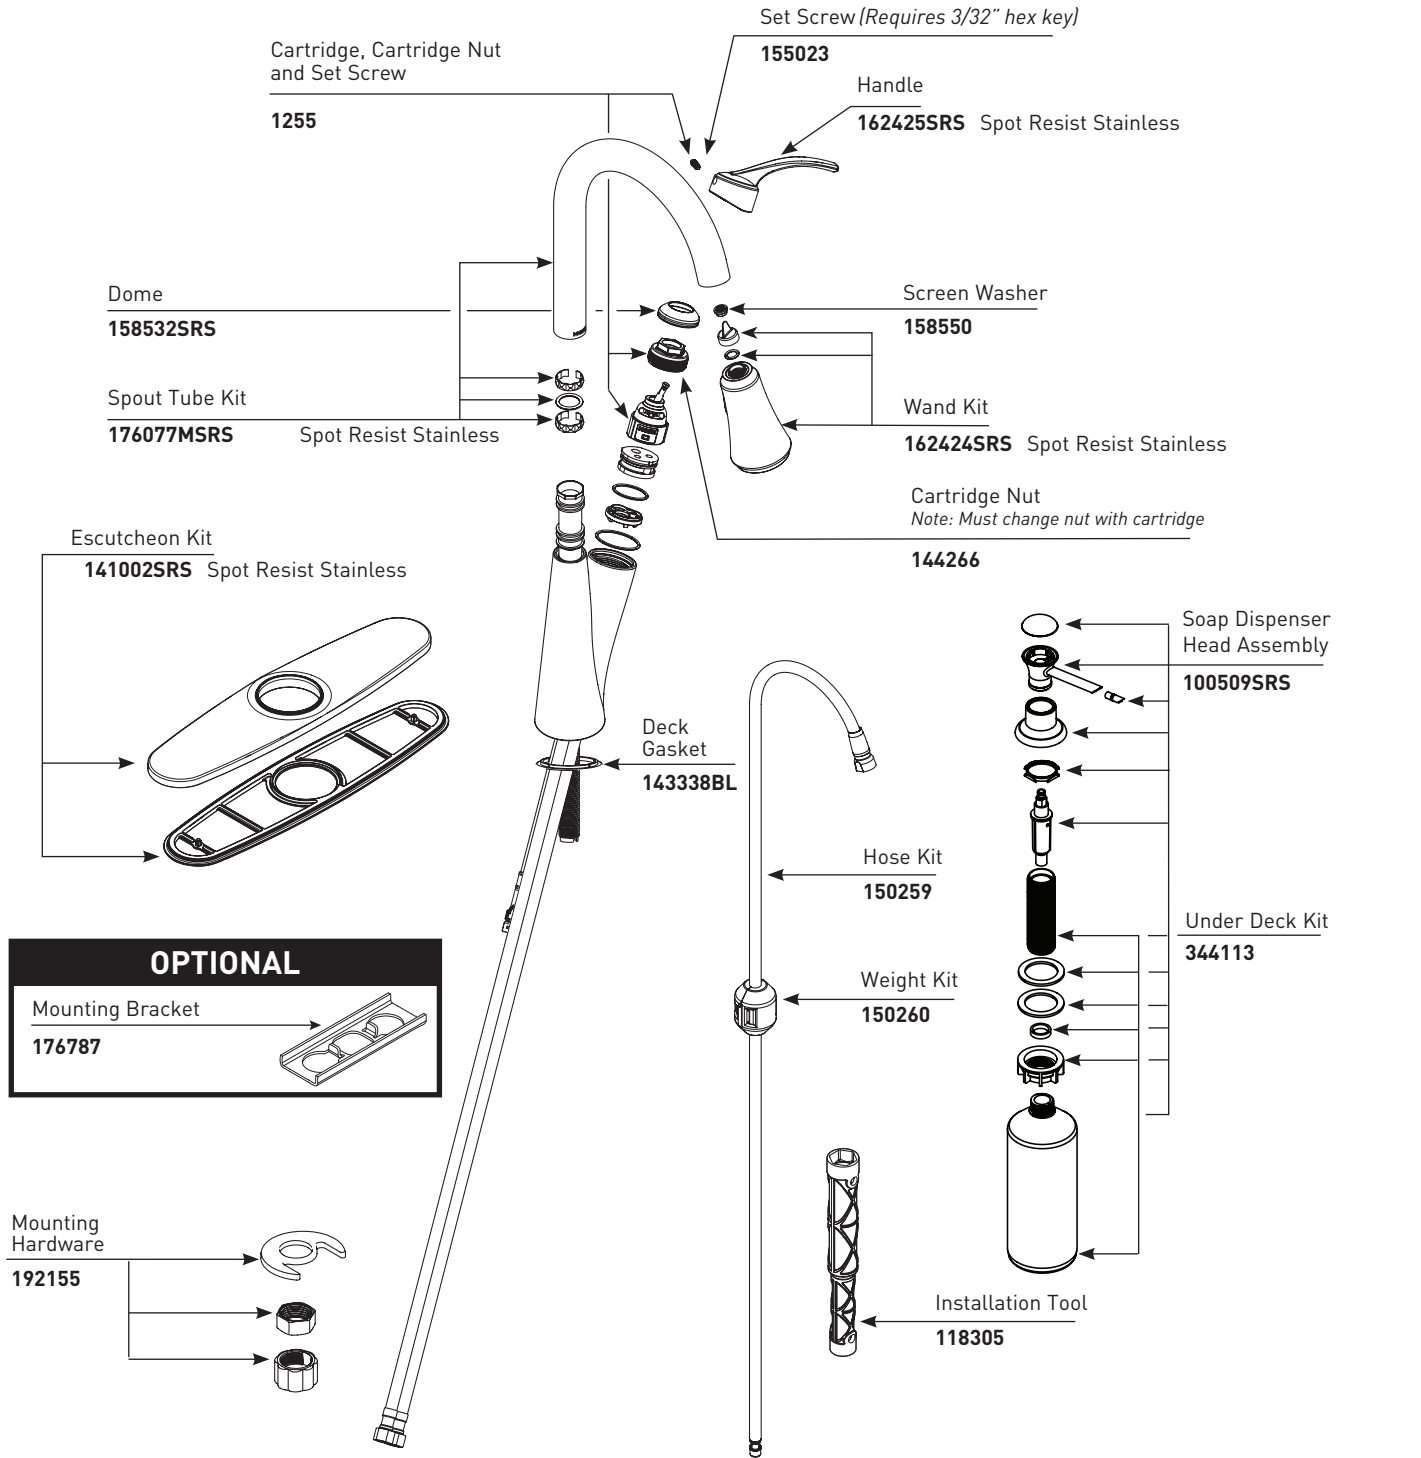

■ Order by Part Number

*There is more than one version of this model.
Page down to identify the version you have.*

Russo™		
Single-Handle High Arc Pulldown Kitchen Faucet		
MODEL	HANDLE	FINISH
Discontinued		
87407SRS	Lever	Spot Resist Stainless

OPTIONAL

Mounting Bracket
176787

Mounting Hardware
192155

■ Order by Part Number

Russo™		
Single-Handle High Arc Pulldown Kitchen Faucet		
MODEL	HANDLE	FINISH
Discontinued		
87407SRS	Lever	Spot Resist Stainless