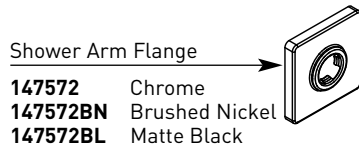

- Order by Part Number
- Trim can be used with either the 62300 series or 2500 series valve

90 DEGREE™ Posi-Temp Single-Handle Tub/Shower Trim					
Valve Trim		Shower Only*		TUB/Shower*	
MODEL		MODEL		MODEL	
TS2711	Chrome	TS2712	Chrome	TS2713	Chrome
TS2711BN	Brushed Nickel	TS2712BN	Brushed Nickel	TS2713BN	Brushed Nickel
TS2711BL	Matte Black	TS2712BL	Matte Black	TS2713EP	Chrome
		TS2712EP	Chrome	TS2713EPBN	Brushed Nickel
		TS2712EPBN	Brushed Nickel	TS2713EPBL	Matte Black
		TS2712EPBL	Matte Black	TS2713BL	Matte Black

*All models include 2.5 gpm showerhead except those with EP suffix (1.75 gpm showerhead) or those with NH suffix (no showerhead)

Temperature Limit Stop
106479