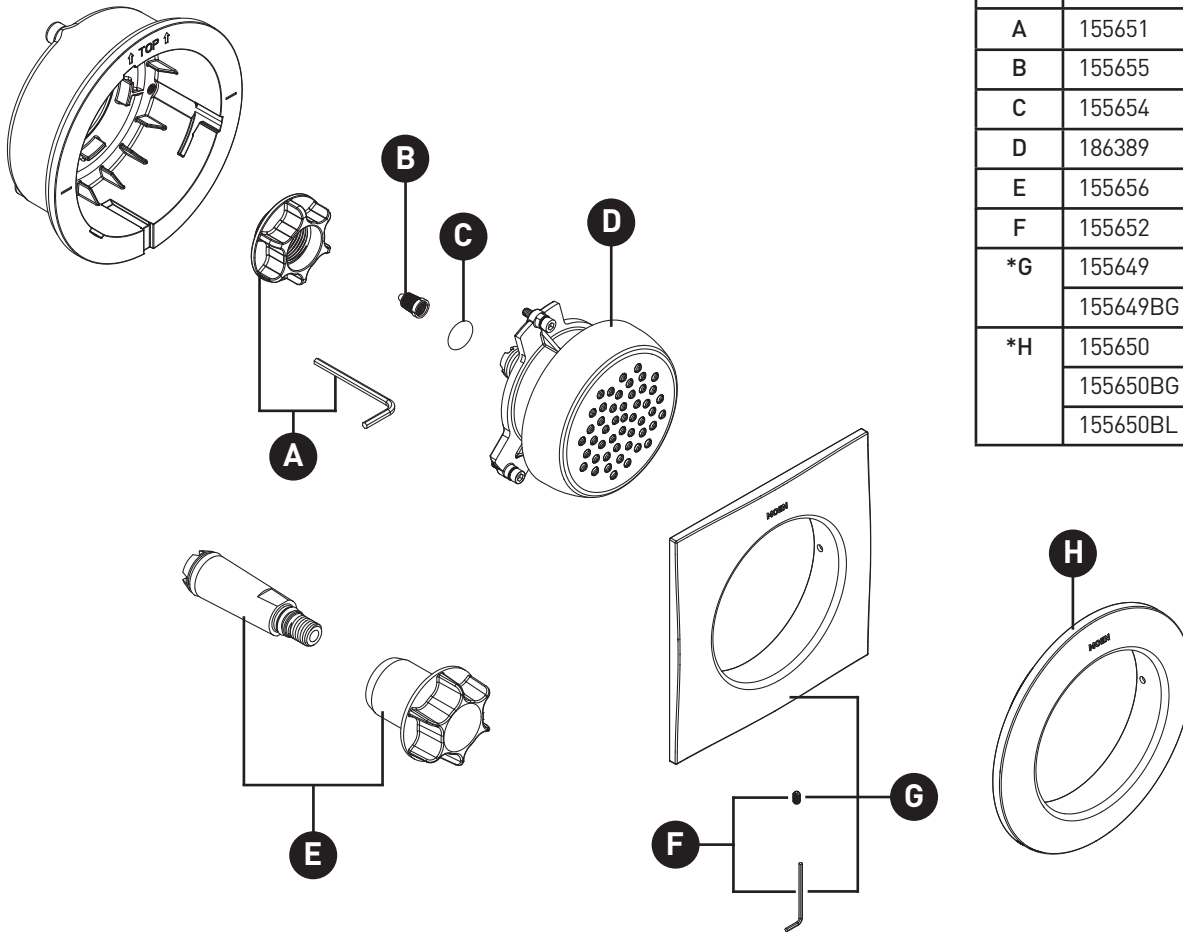

Single Function Body Spray Trim

TS1320 Series
TS1322 Series

ORDER BY PART NUMBER

Trim must be used with S1300 Rough-in

ID	Kit Number	Finish
A	155651	N/A
B	155655	N/A
C	155654	N/A
D	186389	N/A
E	155656	See Below
F	155652	Chrome
*G	155649	See Below
	155649BG	Brushed Gold
*H	155650	See Below
	155650BG	Brushed Gold
	155650BL	Matte Black