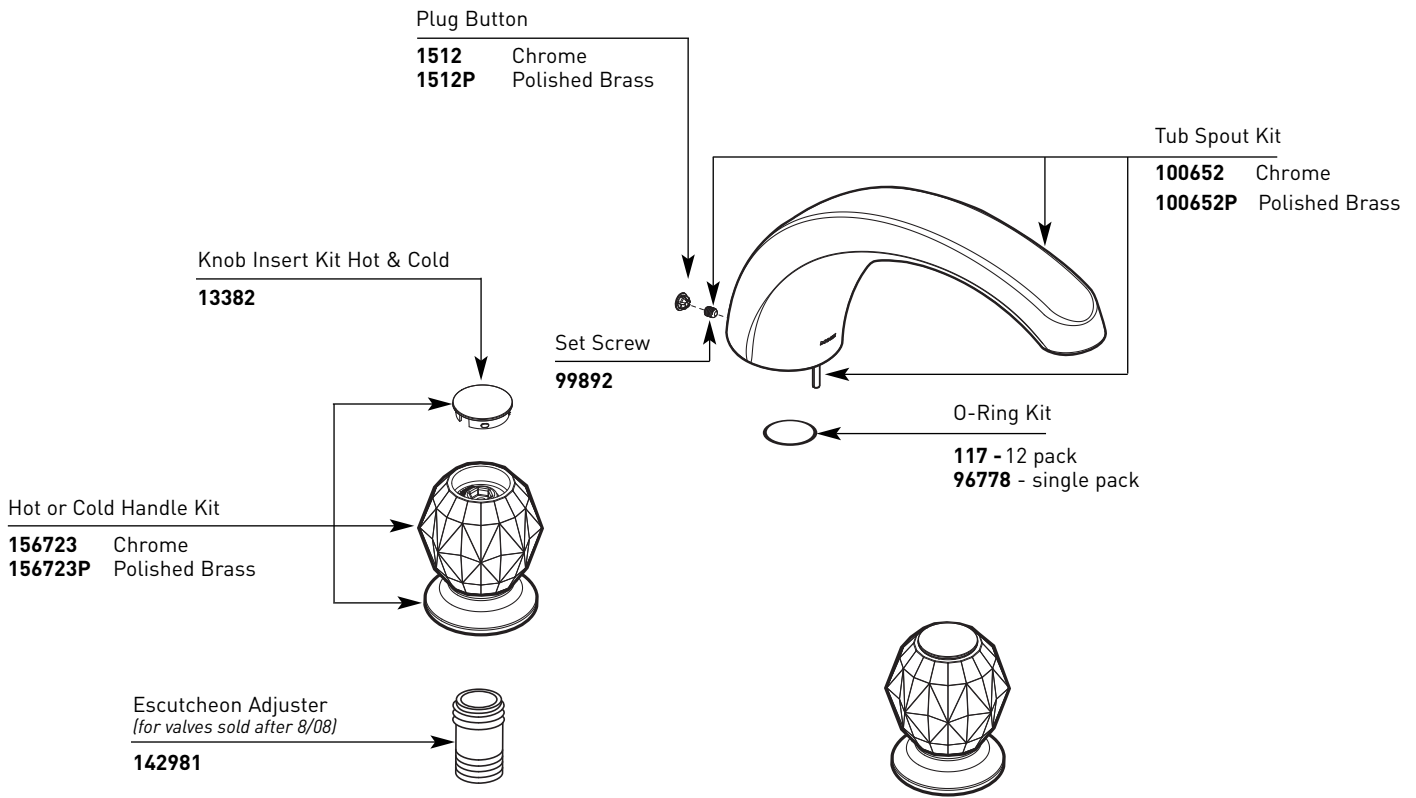

ORDER BY PART NUMBER

Trim can be used with either the 4992, 4993 or 4996 valve

CHATEAU®		
Deck Mount Two-Handle Roman Tub Filler Trim		
<u>MODEL</u>	<u>TYPE</u>	<u>FINISH</u>
T999	Knob	Chrome
T999P	Knob	Polished Brass

ORDER BY PART NUMBER

Trim can be used with either the 4992, 4993, 4996, 4997, 4999, 64997, or 64999 valve

CHATEAU®		
Deck Mount Two-Handle Roman Tub Filler Trim		
MODEL	TYPE	FINISH
T999	Knob	Chrome
T999P	Knob	Polished Brass
DISCONTINUED SKUS		
T999A	Knob	Antique Brass
T999W	Knob	Glacier