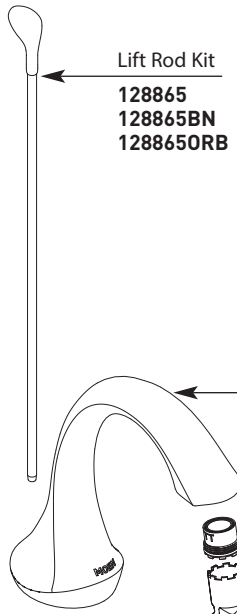

Lift Rod Kit

- 128865 Chrome
- 128865BN Brushed Nickel
- 128865ORB Oil Rubbed Bronze

Spout Kit

- 216228+131170 Chrome
- 216228BN+131170 Brushed Nickel
- 216228ORB+131170 Oil Rubbed Bronze

Aerator (Includes Tool)

180158 1.2 gpm

Pop-Up Plug & Seat

- 10709 Chrome
- 10709BN Brushed Nickel
- 10709ORB Oil Rubbed Bronze