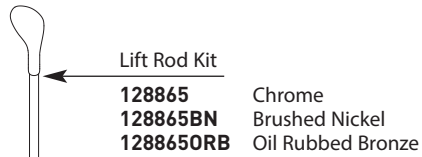

MOEN®

ILLUSTRATED PARTS

ORDER BY PART NUMBER

EVA™ Two-Handle Widespread Lavatory Faucet Trim		
MODEL	HANDLE	FINISH
T6420	Lever	Chrome
T6420BN	Lever	Brushed Nickel
T6420ORB	Lever	Oil Rubbed Bronze

Handle Kit - HOT or COLD