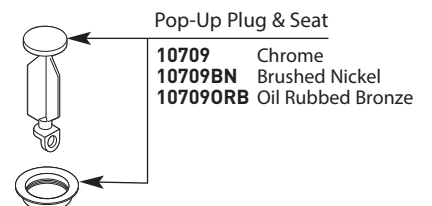

MOEN®

ILLUSTRATED PARTS

ORDER BY PART NUMBER

EVA™ Two-Handle Widespread Lavatory Faucet Trim		
MODEL	HANDLE	FINISH
T6420	Lever	Chrome
T6420BN	Lever	Brushed Nickel
T6420ORB	Lever	Oil Rubbed Bronze

Handle Kit - HOT or COLD