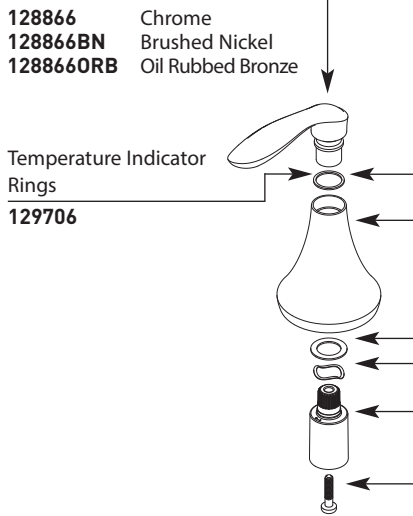

#### Aerator (Includes Tool)

180158 1.2 gpm

#### Pop-Up Plug & Seat

- 10709 Chrome
- 10709BN Brushed Nickel
- 10709ORB Oil Rubbed Bronze

## ILLUSTRATED PARTS

ORDER BY PART NUMBER

EVA™ Two-Handle Widespread Lavatory Faucet Trim		
MODEL	HANDLE	FINISH
T6420	Lever	Chrome
T6420BN	Lever	Brushed Nickel
T6420ORB	Lever	Oil Rubbed Bronze

Handle Kit - HOT or COLD