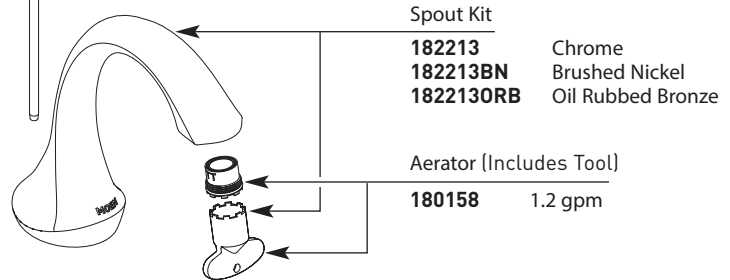

MOEN®

ILLUSTRATED PARTS

ORDER BY PART NUMBER

EVA™ Two-Handle Widespread Lavatory Faucet Trim		
MODEL	HANDLE	FINISH
T6420	Lever	Chrome
T6420BN	Lever	Brushed Nickel
T6420ORB	Lever	Oil Rubbed Bronze

Handle Kit - HOT or COLD