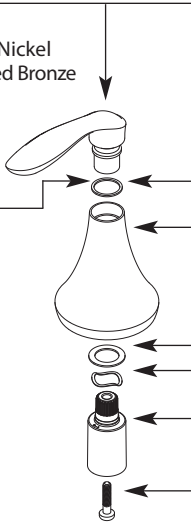

MOEN®

ILLUSTRATED PARTS

ORDER BY PART NUMBER

There is more than 1 version of this model.
Page down to identify the version you have.

EVA™ Two-Handle Widespread Lavatory Faucet Trim		
MODEL	HANDLE	FINISH
T6420	Lever	Chrome
T6420BN	Lever	Brushed Nickel
T6420ORB	Lever	Oil Rubbed Bronze

Handle Kit - HOT or COLD

- 128866 Chrome
- 128866BN Brushed Nickel
- 128866ORB Oil Rubbed Bronze

Temperature Indicator Rings

129706