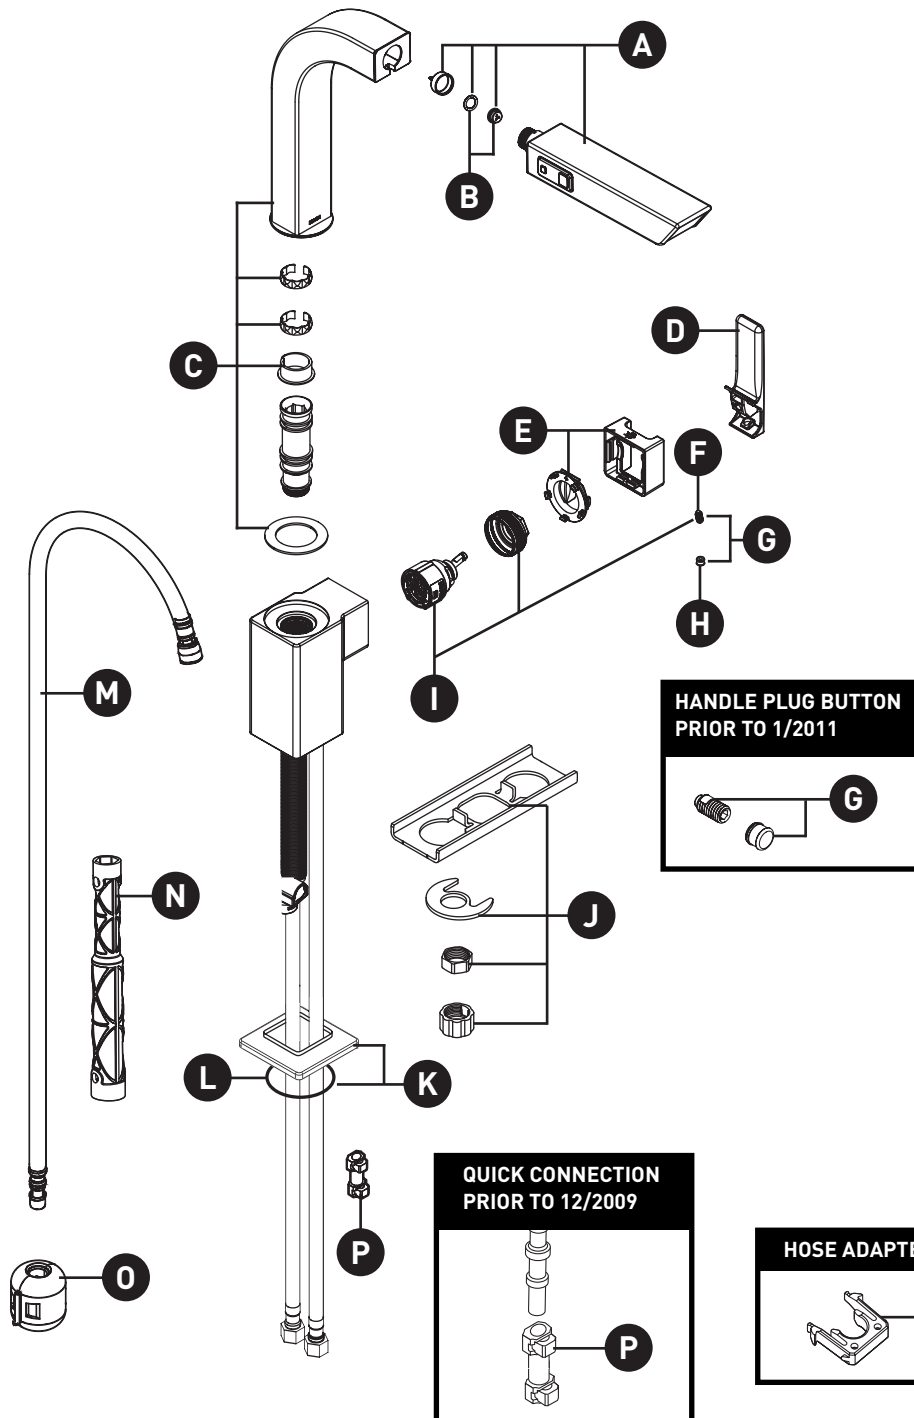

MOEN®

ILLUSTRATED PARTS

ORDER BY PART NUMBER

*There is more than 1 version of this model.
Page down to identify the version you have.*

90°
Single-Handle Pullout Kitchen
S7597 Series

ID	Kit Number	Finish
*A	163244 (1.5 gpm)	See Below
B	141025 (2.2 gpm)	N/A
	158550 (1.5 gpm)	N/A
*C	163245	See Below
*D	147542	See Below
*E	147541	See Below
F	155023	N/A
G	137403	Chrome
*H	152859	See Below
I	150257	N/A
J	113173	N/A
*K	147539	See Below
L	140251	N/A
M	118305	N/A
N	159560	N/A
O	159559	N/A

*Finish Determined by Suffix	
<u>Finish</u>	<u>Description</u>
No Suffix	Chrome
CSL	Classic Stainless
SRS	Spot Resist Stainless

MOEN®

ILLUSTRATED PARTS

ORDER BY PART NUMBER

**For models prior to 7/2012*

90°
Single-Handle Pullout Kitchen
S7597 Series

ID	Kit Number	Finish
*A	147546 (2.2 gpm)	See Below
B	141025 (2.2 gpm)	N/A
*C	147545	See Below
*D	147542	See Below
*E	147541	See Below
F	155023	N/A
G	137403	Chrome
*H	152859	See Below
I	150257	N/A
J	113173	N/A
*K	147539	See Below
L	140251	N/A
M	131831	N/A
N	118305	N/A
O	125989	N/A
P	136101	N/A
Q	152767	N/A