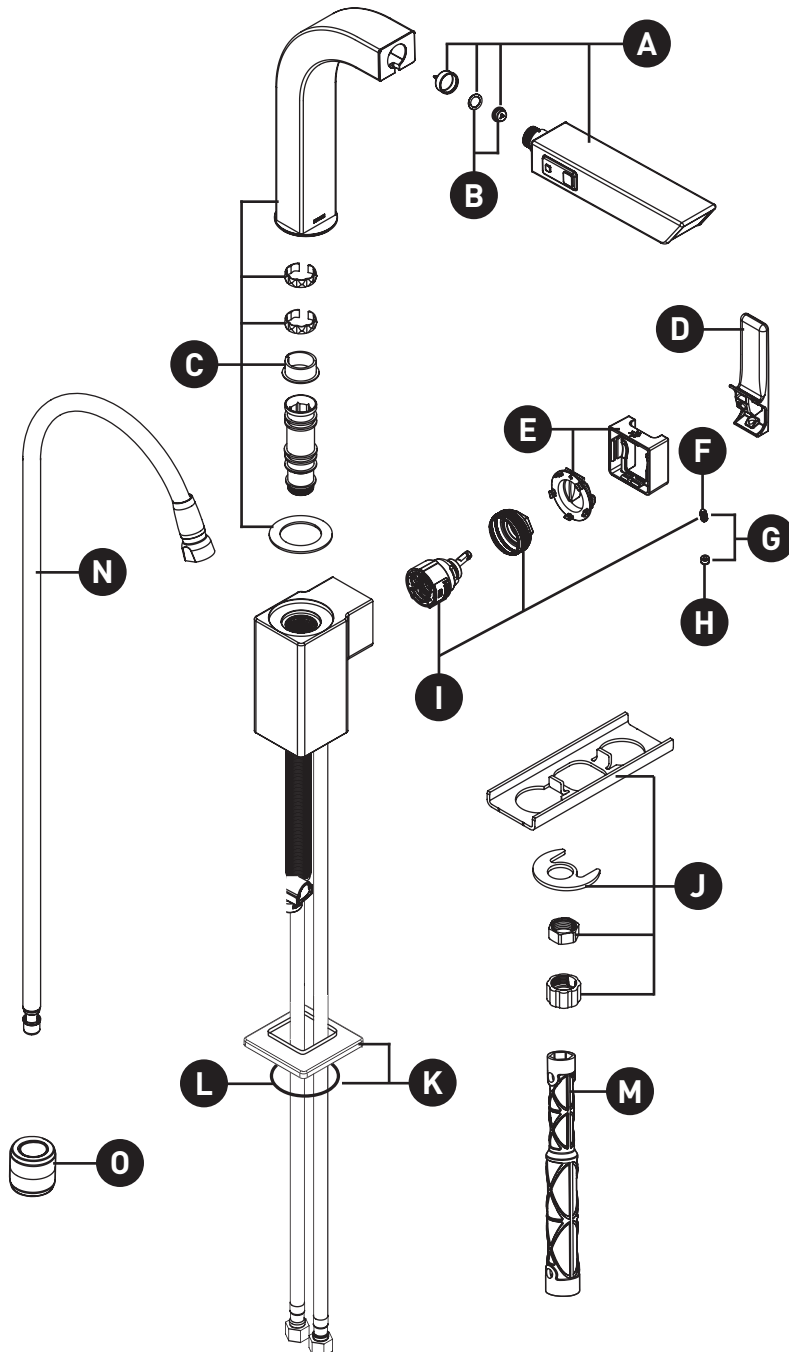

MOEN®

ILLUSTRATED PARTS

ORDER BY PART NUMBER

*There is more than 1 version of this model.
Page down to identify the version you have.*

90°
Single-Handle Pullout Kitchen
S7597 Series

ID	Kit Number	Finish
*A	163244 (1.5 gpm)	See Below
B	141025 (2.2 gpm)	N/A
	158550 (1.5 gpm)	N/A
*C	163245	See Below
*D	147542	See Below
*E	147541	See Below
F	155023	N/A
G	137403	Chrome
*H	152859	See Below
I	150257	N/A
J	113173	N/A
*K	147539	See Below
L	140251	N/A
M	118305	N/A
N	159560	N/A
O	159559	N/A

*Finish Determined by Suffix	
<u>Finish</u>	<u>Description</u>
No Suffix	Chrome
CSL	Classic Stainless
SRS	Spot Resist Stainless

MOEN®

ILLUSTRATED PARTS

ORDER BY PART NUMBER

**For models prior to 7/2012*

90°
Single-Handle Pullout Kitchen
S7597 Series

ID	Kit Number	Finish
*A	147546 (2.2 gpm)	See Below
B	141025 (2.2 gpm)	N/A
*C	147545	See Below
*D	147542	See Below
*E	147541	See Below
F	155023	N/A
G	137403	Chrome
*H	152859	See Below
I	150257	N/A
J	113173	N/A
*K	147539	See Below
L	140251	N/A
M	131831	N/A
N	118305	N/A
O	125989	N/A
P	136101	N/A
Q	152767	N/A

***Finish Determined by Suffix**

Finish
No Suffix
CSL

Description
Chrome
Classic Stainless