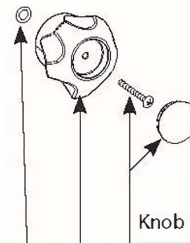

Set Screw

94770

Knob Handle Kit

115000
(Not included in L82694CBN, L82691CBN, L82691SRN)