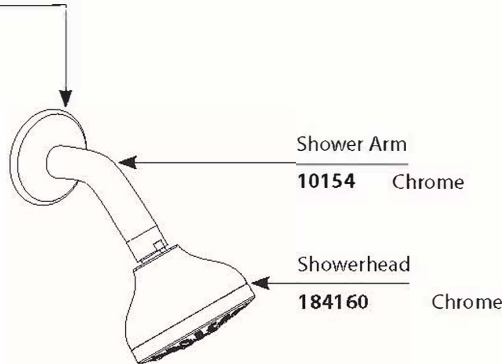

ORDER BY PART NUMBER

There is more than one version of this model.
Page down to identify the version you have.

ADLER™		
Single-Handle Tub/Shower Valve		
MODEL	TYPE	FINISH
L82839	Tub/Shower	Chrome

Shower Arm Flange

AT2199 Chrome

Retainer Clip

96914

Replacement Cartridge

1222

Stop Tube Kit

96987 Chrome
96987BN Brushed Nickel (Obsolete)

Cartridge Repair Kit
(Contains grommets,
grease pack and all
necessary O-Rings)

96988

Temperature
Limit Stop Kit

199754

Handle Adapter & Screw

116653

Escutcheon

100998 Chrome

Escutcheon Screws

15528 Chrome

Handle Kit

117948 Chrome

Diverter Tub Spout

186750 Chrome

Set Screw

94770