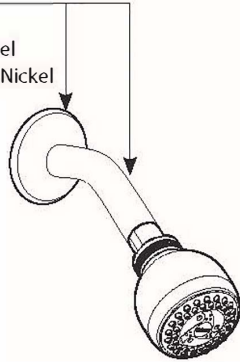

96988

Temperature  
Limit Stop Kit

199754

Handle Adapter & Screw

116653

Escutcheon

100998 Chrome

Escutcheon Screws

15528 Chrome

Handle Kit

117948 Chrome

Diverter Tub Spout

186750 Chrome

Set Screw

94770

#### Shower Arm & Flange

- A704** Chrome
- A704CBN** Classic Brushed Nickel
- A704SRN** Spot Resist Brushed Nickel

ADLER™		
Single-Handle Tub/Shower Valve		
MODEL	TYPE	FINISH
L82659	Valve/Trim	Chrome
L82691	Shower Only	Chrome
L82691CBN	Shower Only	Classic Brushed Nickel
L82691SRN	Shower Only	Spot Resist Brushed Nickel
L82694	Tub/Shower	Chrome
L82694CBN	Tub/Shower	Classic Brushed Nickel
L82694SRN	Tub/Shower	Spot Resist Brushed Nickel
L82839	Tub/Shower	Chrome
L82691EP	Shower Only	Eco-Performance Chrome
L82691EPSRN	Shower Only	Eco-Performance Spot Resist Brushed Nickel
L82694EP	Tub/Shower	Eco-Performance Chrome
L82694EPSRN	Tub/Shower	Eco-Performance Spot Resist Brushed Nickel
L82839EP	Tub/Shower	Eco-Performance Chrome