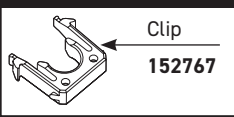

**QUICK CONNECTION  
PRIOR TO 12/2009**

**HOSE ADAPTER CLIP**

**2-PIECE ESCUTCHEON PRIOR TO 1/2011**

2-Piece Escutcheon	
123244	Chrome
123244CSL	Classic Stainless
123244BRB	Mediterranean Bronze

Buy it for looks. Buy it for life.®