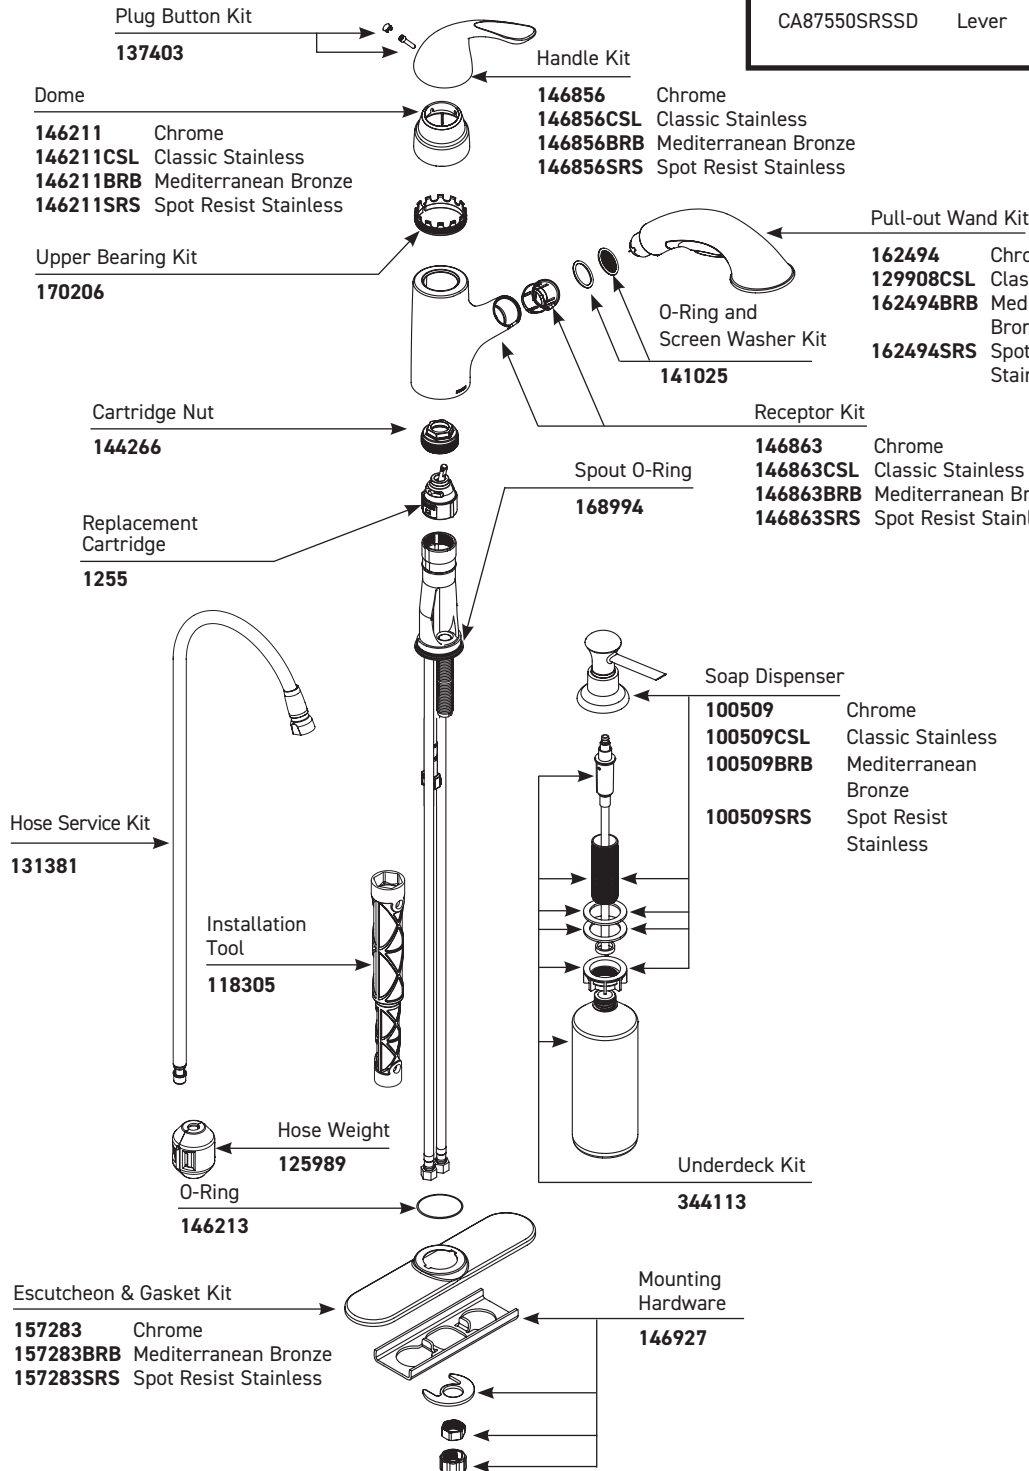

Buy it for looks. Buy it for life.®

■ Order by Part Number

Illustrated Parts

Caprillo® Single Handle Kitchen Pull Out Faucet		
MODEL	TYPE	FINISH
CA87550CSD	Lever	Chrome w/dispenser
CA87550CSLSD	Lever	Classic Stainless w/dispenser
CA87550BRB	Lever	Mediterranean Bronze w/dispenser
CA87550SRSSD	Lever	Spot Resist Stainless w/dispenser