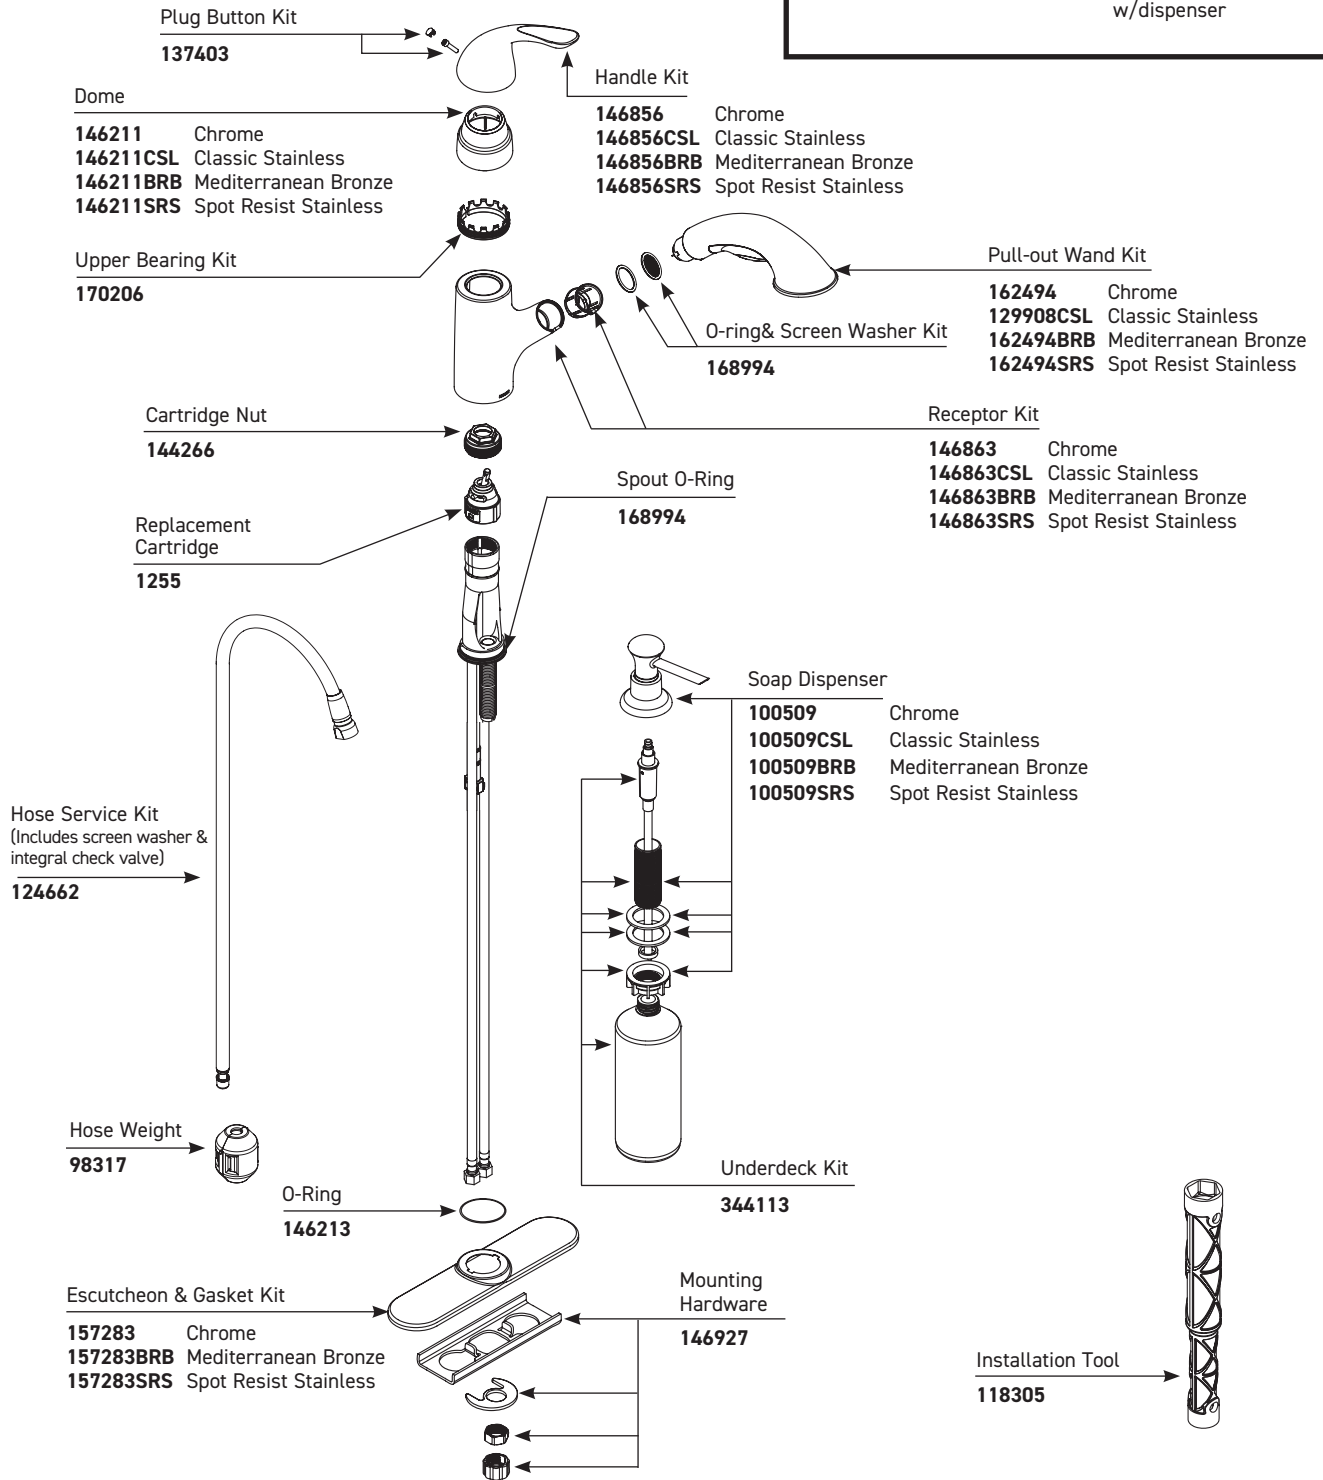

Buy it for looks. Buy it for life.®

■ Order by Part Number

Illustrated Parts

Caprillo® Single Handle Kitchen Pull Out Faucet		
MODEL	TYPE	FINISH
CA87550CSD	Lever	Chrome w/dispenser
CA87550CSLSD	Lever	Classic Stainless w/dispenser
CA87550BRB	Lever	Mediterranean Bronze w/dispenser
CA87550SRSSD	Lever	Spot Resist Stainless w/dispenser

ILLUSTRATED BY: SHAWNEE/STP