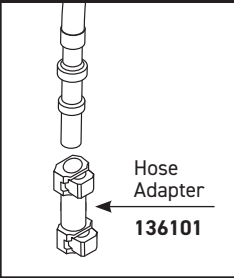

**QUICK CONNECTION  
PRIOR TO 12/2009**

**HOSE ADAPTER CLIP**

**2-PIECE ESCUTCHEON PRIOR TO 1/2011**

2-Piece Escutcheon	
123244	Chrome
123244CSL	Classic Stainless
123244BRB	Mediterranean Bronze

Buy it for looks. Buy it for life.®