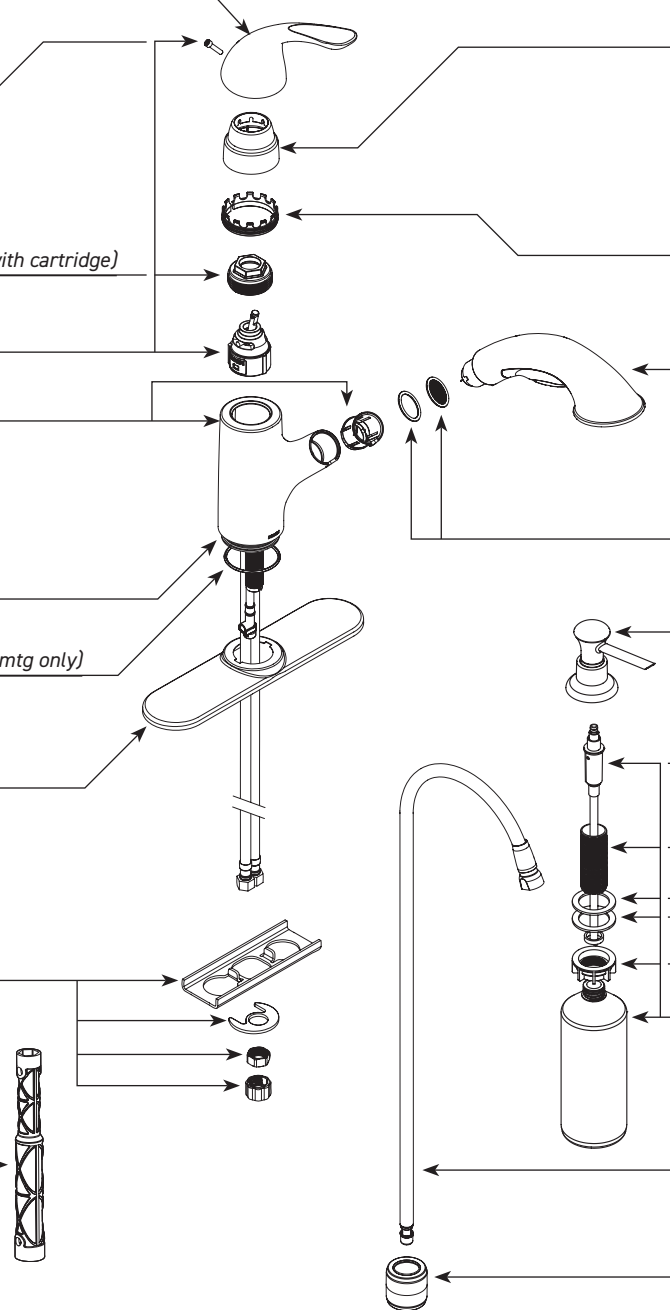

**Underdeck Kit**

**344113**

**Hose Service Kit**

**159560**

**Hose Weight**

**159559**

Buy it for looks. Buy it for life.®

■ Order by Part Number

# Illustrated Parts

Caprillo® Single Handle Kitchen Pull Out Faucet		
MODEL	TYPE	FINISH
CA87550CSD	Lever	Chrome w/dispenser
CA87550CLSD	Lever	Classic Stainless w/dispenser
CA87550BRB	Lever	Mediterranean Bronze w/dispenser
CA87550SRSSD	Lever	Spot Resist Stainless w/dispenser