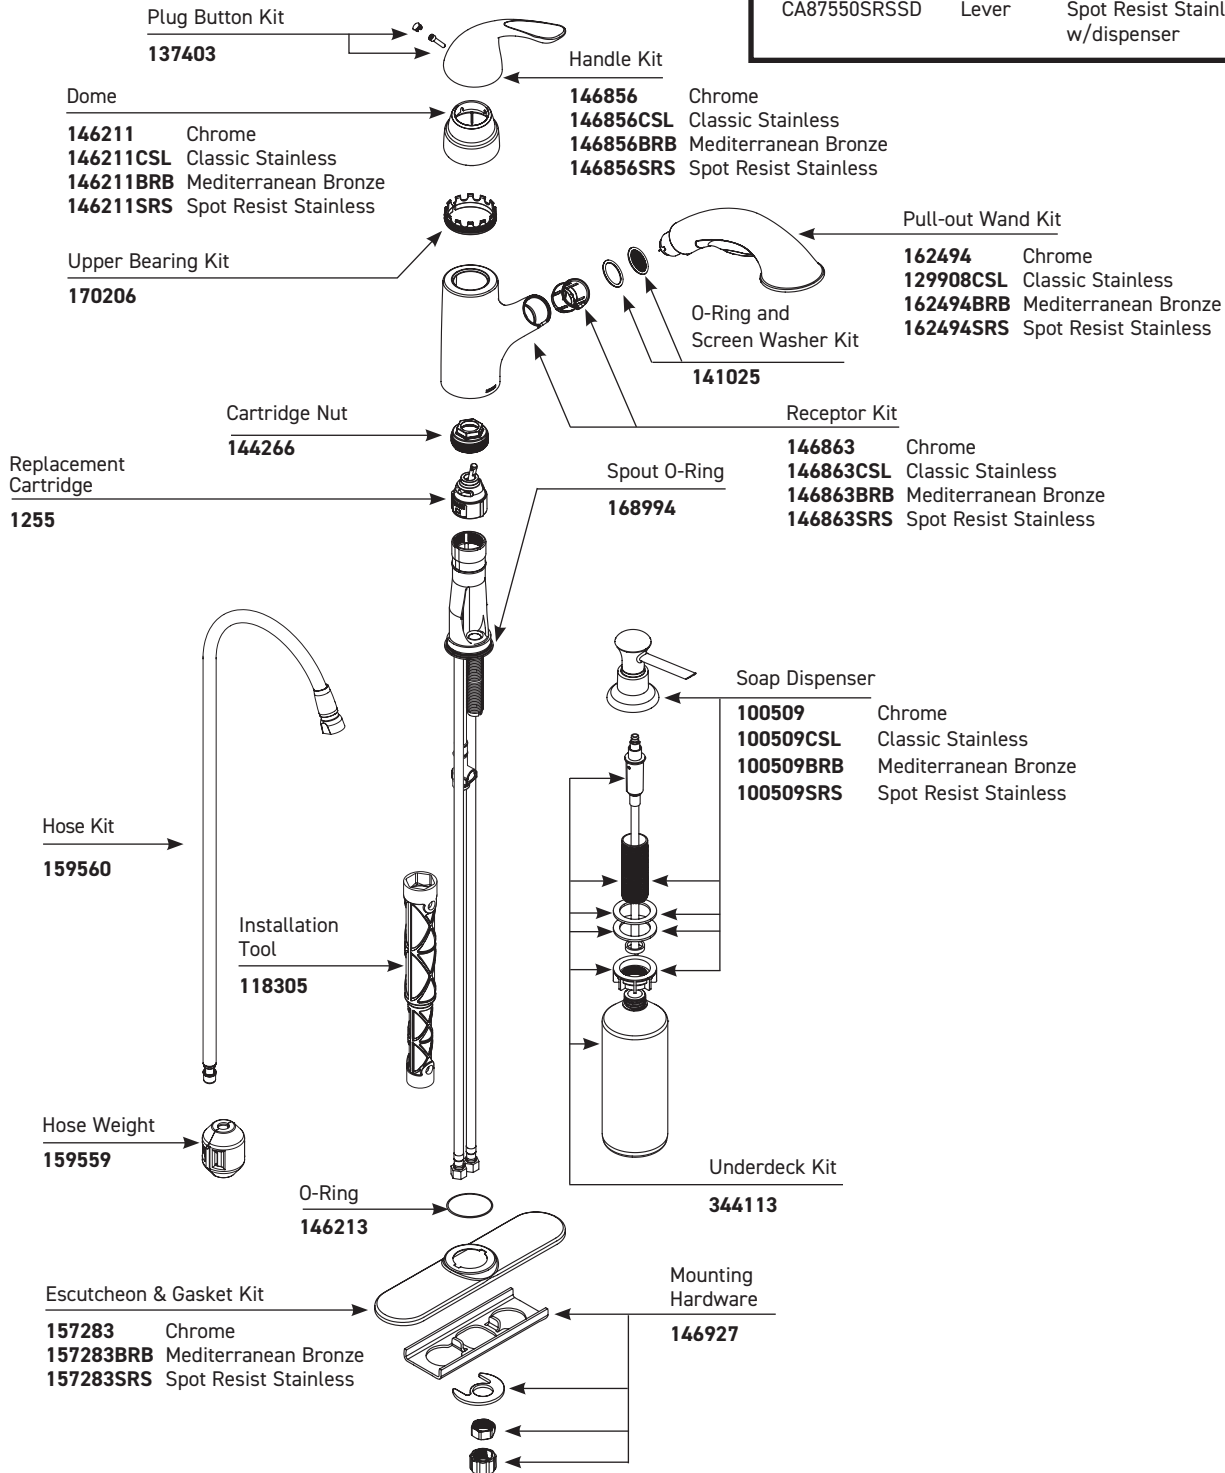

Buy it for looks. Buy it for life.®

■ Order by Part Number

Illustrated Parts

Caprillo® Single Handle Kitchen Pull Out Faucet		
MODEL	TYPE	FINISH
CA87550CSD	Lever	Chrome w/dispenser
CA87550CLSD	Lever	Classic Stainless w/dispenser
CA87550BRB	Lever	Mediterranean Bronze w/dispenser
CA87550SRSSD	Lever	Spot Resist Stainless w/dispenser