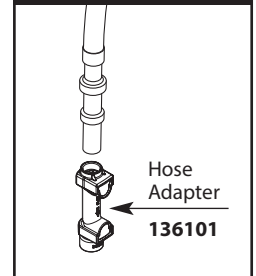

Escutcheon & Gasket Kit

- 157283** Chrome
- 157283CSL** Classic Stainless
- 157283W** Glacier
- 157283BL** Matte Black
- 157283SRS** Spot Resistant Stainless

Hose Weight

- 159559**

Mounting Hardware

- 146927**

Installation Tool

- 118305**

HANDLE PLUG BUTTON PRIOR TO 1/2011

QUICK CONNECTION PRIOR TO 12/2009

HOSE ADAPTER CLIP

■ Order by Part Number

Illustrated Parts

Single Control Kitchen Faucet