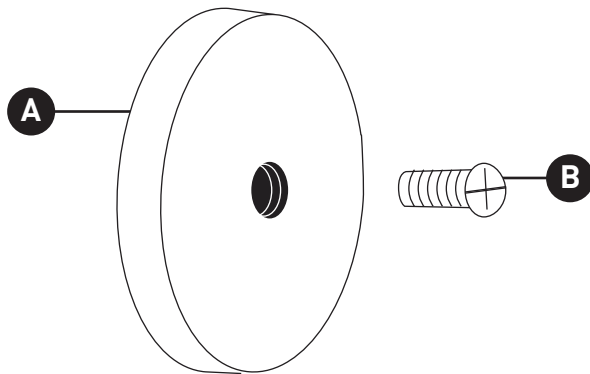

### BATH WASTE TRIM

90331 Series  
T90331 Series

ORDER BY PART NUMBER

ID	Kit Number	Finish
*A	90471	See Below
*B	90478	See Below
*C	101654	See Below

**\*Finish Determined by Suffix**

<u>Finish</u>	<u>Description</u>
No Suffix	Chrome
BZG	Bronzed Gold
NL	Nickel
P	Polished Brass
PM	Platinum
ST	Satine