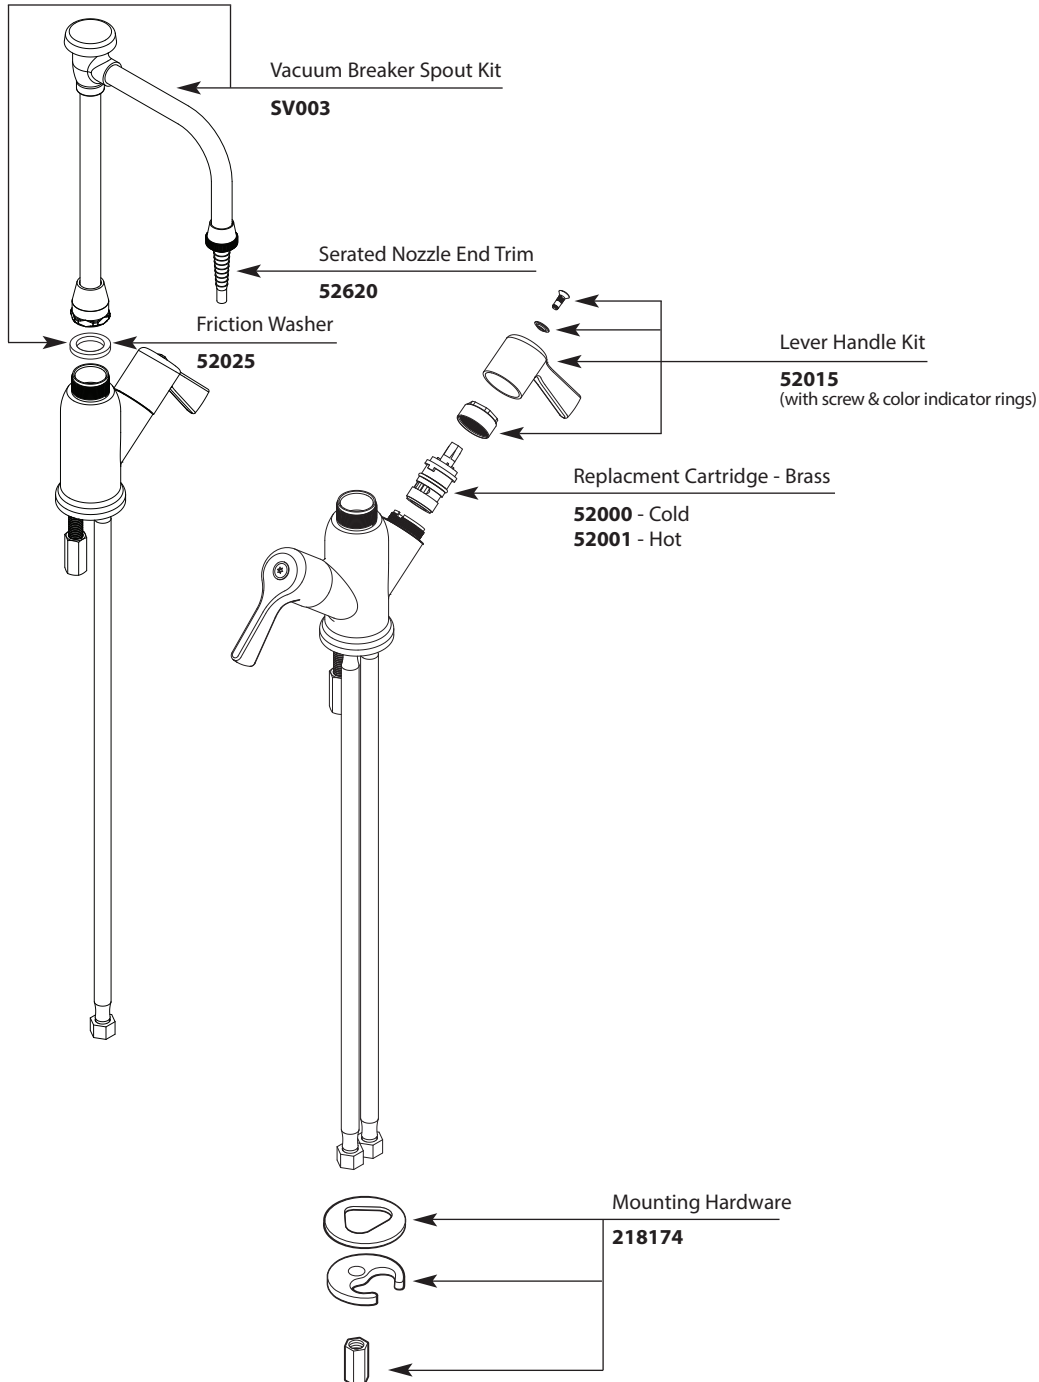

■ Order by Part Number

There is more than 1 version of this model.
Page down to identify the version you have.

Single and Two-Handle Laboratory Faucet		
<u>MODEL</u>	<u>HANDLE</u>	<u>FINISH</u>
8106	Single Handle	Chrome with 10.5 Vacuum Breaker Spout
8116	Two Handle	Chrome with 10.5 Vacuum Breaker Spout

■ Order by Part Number

Illustrated Parts

Single and Two-Handle Laboratory Faucet		
<u>MODEL</u>	<u>HANDLE</u>	<u>FINISH</u>
8106	Single Handle	Chrome with 10.5 Vacuum Breaker Spout
8116	Two Handle	Chrome with 10.5 Vacuum Breaker Spout

Illustrated Parts

■ Order by Part Number

Single and Two-Handle Bar Faucet		
<u>MODEL</u>	<u>HANDLE</u>	<u>FINISH</u>
8106	Single Cross	Chrome
8116	Dual Cross	Chrome

MODEL 8100

MODEL 8110

Cartridge Service Kit

14690
(Includes both the hot and cold cartridge stems)

Cartridge Removal Tool

16848

Cross Handle Service Kit

16842
(Includes both the hot (red) and cold (blue) cartridge stems)