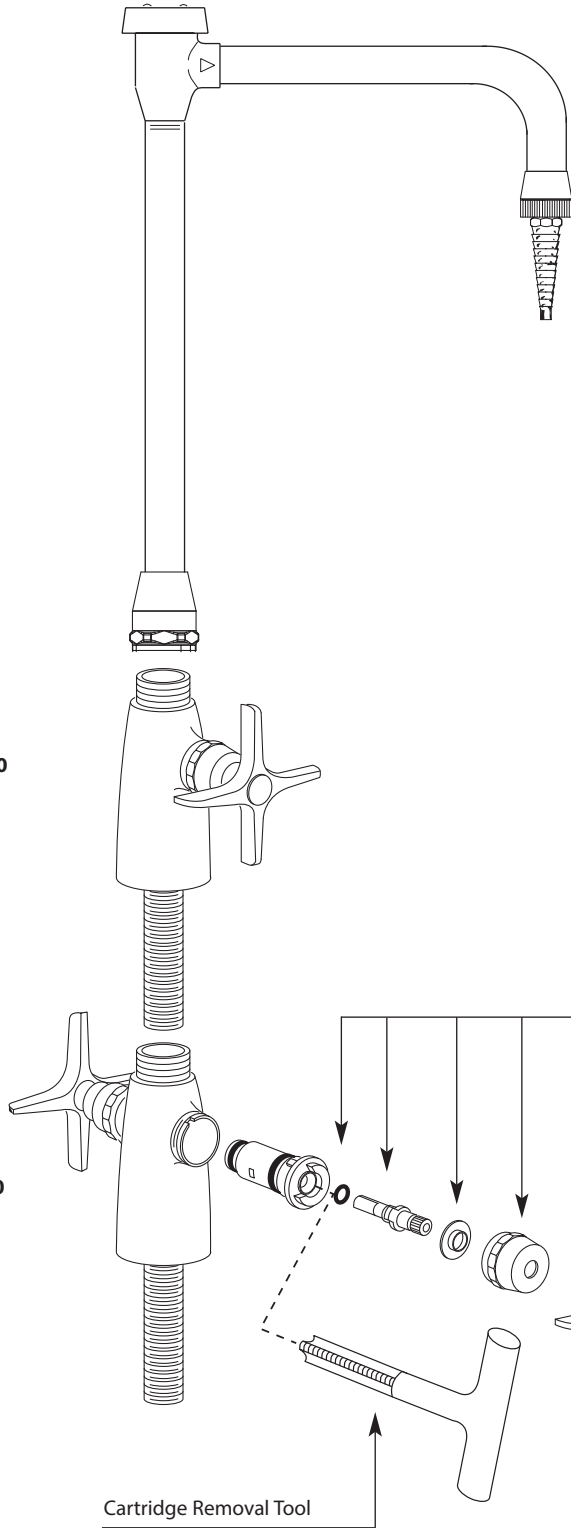

■ Order by Part Number

There is more than 1 version of this model.
Page down to identify the version you have.

Single and Two-Handle Laboratory Faucet		
<u>MODEL</u>	<u>HANDLE</u>	<u>FINISH</u>
8106	Single Handle	Chrome with 10.5 Vacuum Breaker Spout
8116	Two Handle	Chrome with 10.5 Vacuum Breaker Spout

■ Order by Part Number

Illustrated Parts

Single and Two-Handle Laboratory Faucet		
<u>MODEL</u>	<u>HANDLE</u>	<u>FINISH</u>
8106	Single Handle	Chrome with 10.5 Vacuum Breaker Spout
8116	Two Handle	Chrome with 10.5 Vacuum Breaker Spout

Illustrated Parts

■ Order by Part Number

Single and Two-Handle Bar Faucet		
<u>MODEL</u>	<u>HANDLE</u>	<u>FINISH</u>
8106	Single Cross	Chrome
8116	Dual Cross	Chrome

MODEL 8100

MODEL 8110

Cartridge Service Kit

14690
(Includes both the hot and cold cartridge stems)

Cartridge Removal Tool

16848

Cross Handle Service Kit

16842
(Includes both the hot (red) and cold (blue) cartridge stems)