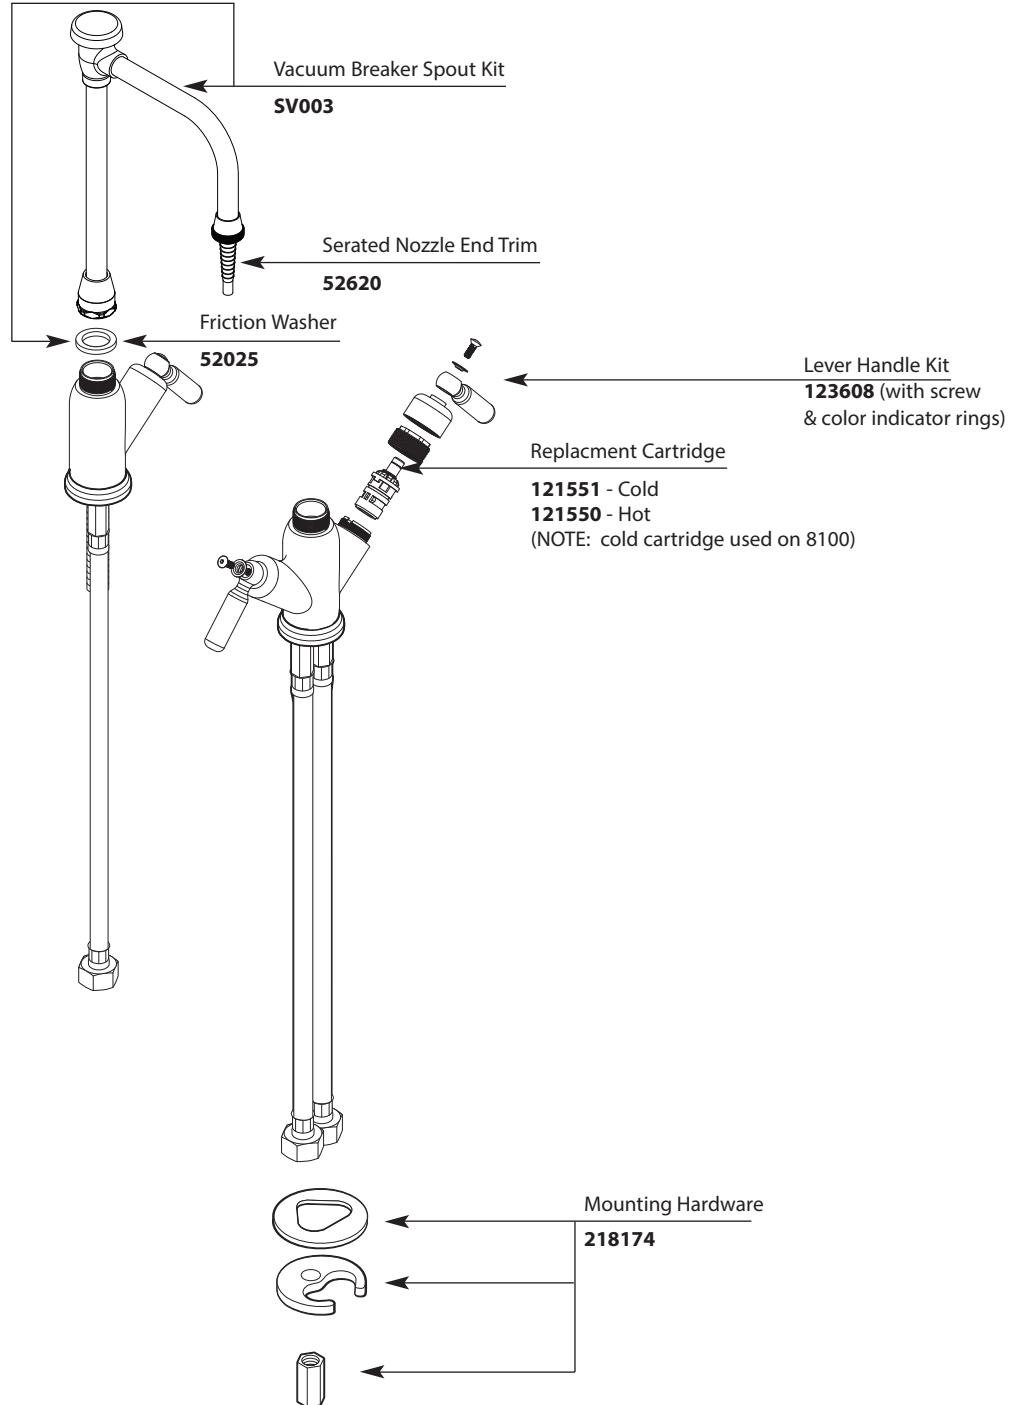

■ Order by Part Number

There is more than 1 version of this model.
Page down to identify the version you have.

Single and Two-Handle Laboratory Faucet		
<u>MODEL</u>	<u>HANDLE</u>	<u>FINISH</u>
8106	Single Handle	Chrome with 10.5 Vacuum Breaker Spout
8116	Two Handle	Chrome with 10.5 Vacuum Breaker Spout

■ Order by Part Number

Illustrated Parts

Single and Two-Handle Laboratory Faucet		
<u>MODEL</u>	<u>HANDLE</u>	<u>FINISH</u>
8106	Single Handle	Chrome with 10.5 Vacuum Breaker Spout
8116	Two Handle	Chrome with 10.5 Vacuum Breaker Spout

Illustrated Parts

■ Order by Part Number

Single and Two-Handle Bar Faucet		
<u>MODEL</u>	<u>HANDLE</u>	<u>FINISH</u>
8106	Single Cross	Chrome
8116	Dual Cross	Chrome

MODEL 8100

MODEL 8110

Cartridge Service Kit

14690
(Includes both the hot and cold cartridge stems)

Cartridge Removal Tool

16848

Cross Handle Service Kit

16842
(Includes both the hot (red) and cold (blue) cartridge stems)