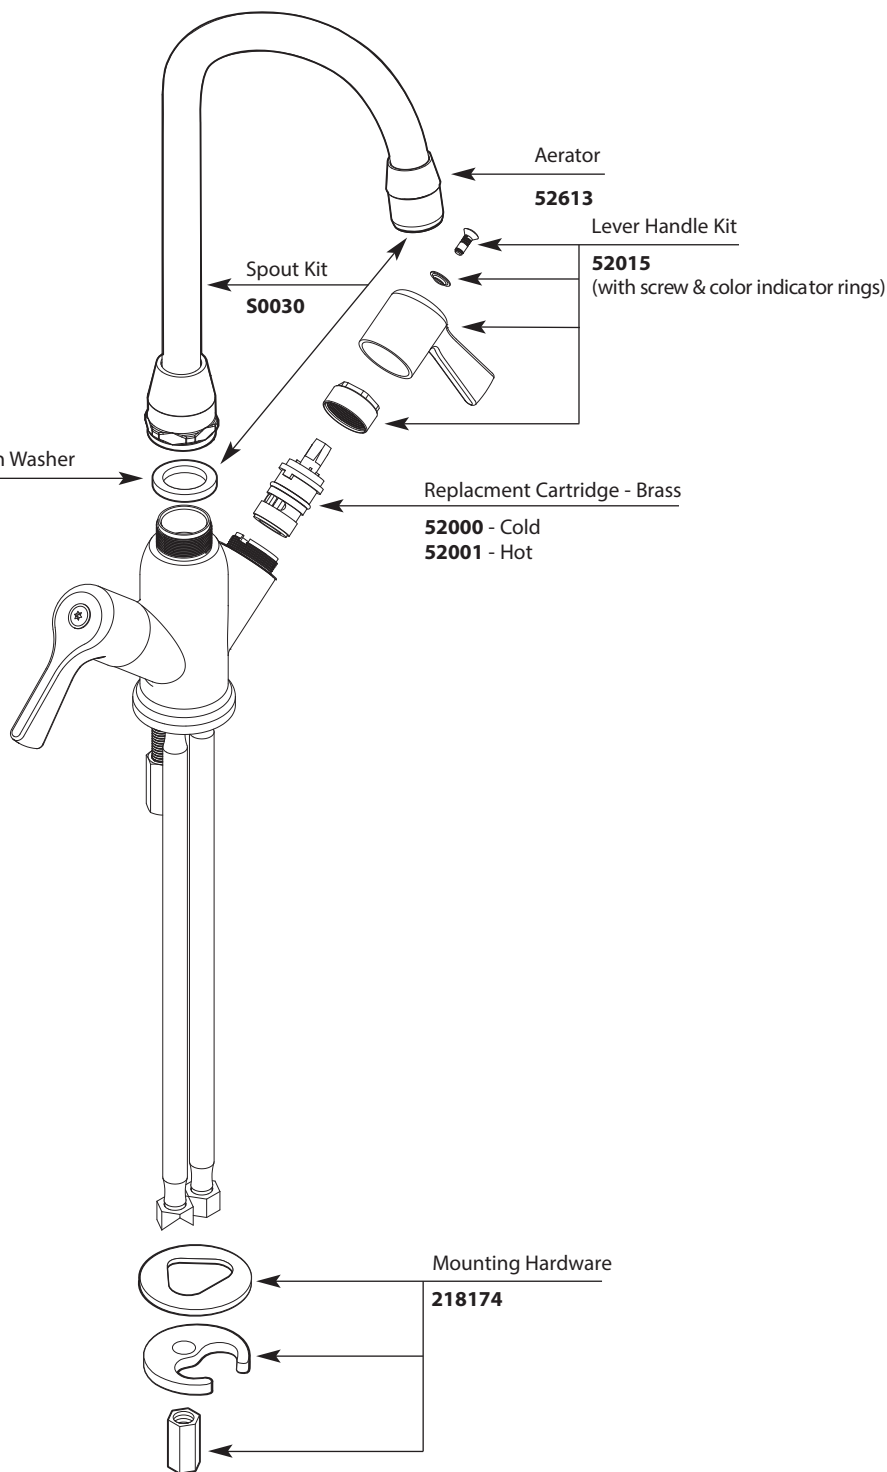

■ Order by Part Number

There is more than 1 version of this model.
Page down to identify the version you have.

Illustrated Parts

Single and Two-Handle Laboratory Faucet

MODEL	HANDLE TYPE	FINISH Spout
8103	Single Handle	Chrome with 9.75" Spout
8113	Two Handle	Chrome with 9.75" Spout

■ Order by Part Number

Illustrated Parts

Single and Two-Handle Laboratory Faucet		
<u>MODEL</u>	<u>HANDLE TYPE</u>	<u>FINISH Spout</u>
8103	Single Handle	Chrome with 9.75" Spout
8113	Two Handle	Chrome with 9.75" Spout