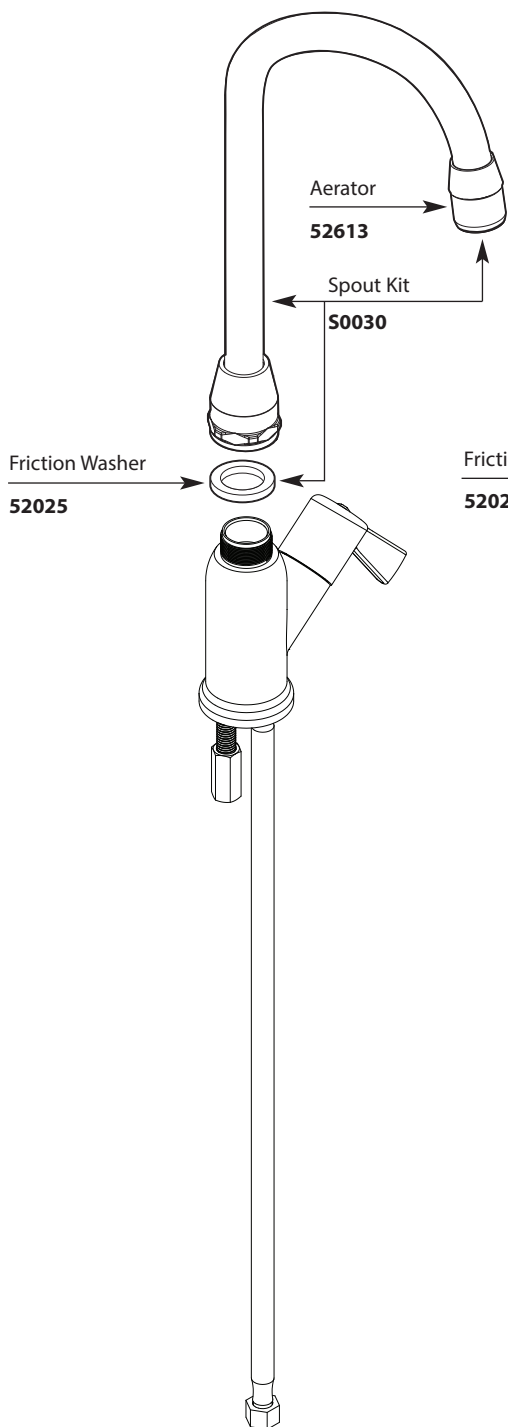

■ Order by Part Number

There is more than 1 version of this model.
Page down to identify the version you have.

Illustrated Parts

Single and Two-Handle Laboratory Faucet

MODEL	HANDLE TYPE	FINISH Spout
8103	Single Handle	Chrome with 9.75" Spout
8113	Two Handle	Chrome with 9.75" Spout

■ Order by Part Number

Illustrated Parts

Single and Two-Handle Laboratory Faucet		
<u>MODEL</u>	<u>HANDLE TYPE</u>	<u>FINISH Spout</u>
8103	Single Handle	Chrome with 9.75" Spout
8113	Two Handle	Chrome with 9.75" Spout