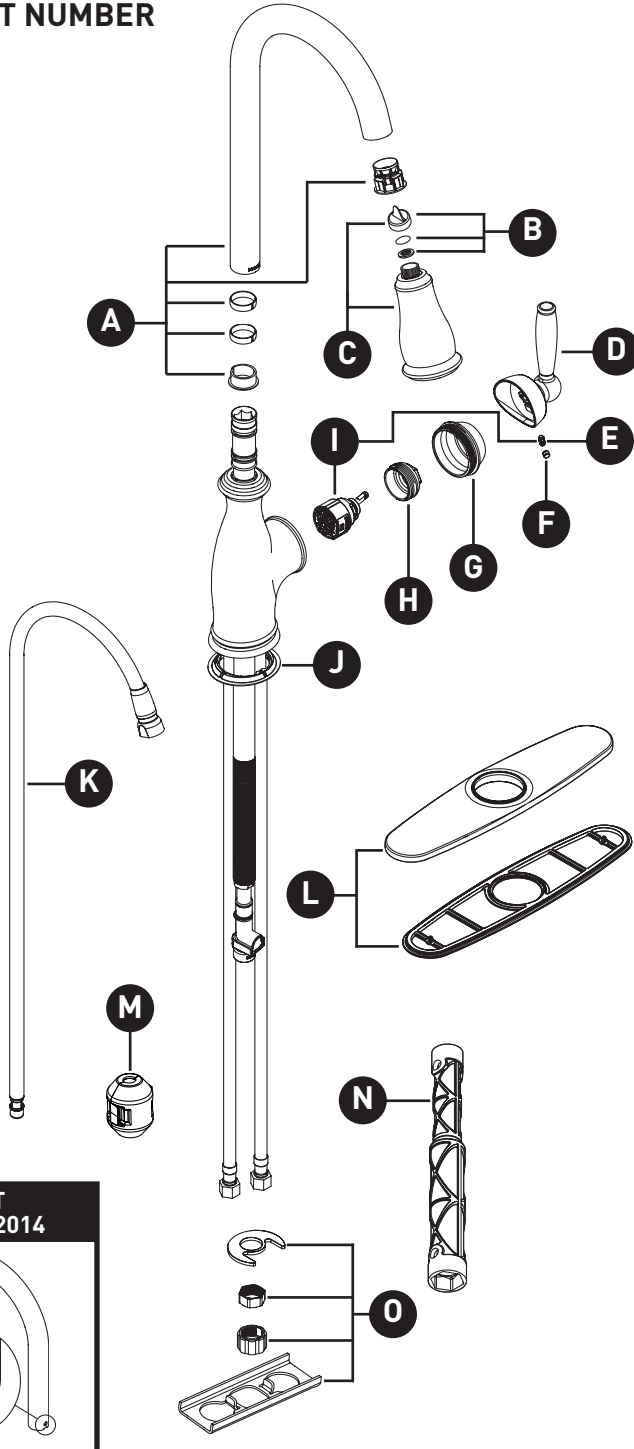

There is more than 1 version of this model.  
Page down to identify the version you have.

**Brantford™**  
Single-Handle High Arc Pulldown  
Kitchen Faucet  
7185 Series  
(Discontinued: 7185CSL)

**ORDER BY PART NUMBER**

**Brantford™**  
Single-Handle High Arc Pulldown  
Kitchen Faucet  
7185 Series  
(Discontinued: 7185CSL)

ORDER BY PART NUMBER

ID	Kit Number	Finish
*A	176078	See Below
B	141025 Wand Screen and O-ring Kit (For Power Boost™ wand kit)	N/A
*C	191005 Power Boost™ Wand Kit (1.5 gpm)	See Below
*D	153978	See Below
E	155023	N/A
*F	152859 152859CSL 152859ORB	Chrome Classic Stainless Oil Rubbed Bronze
*G	140997	See Below
H	144266	N/A
I	1255	N/A
J	153983	N/A
K	150259	N/A
*L	141002	See Below
M	125989	N/A
N	118305	N/A
O	192155	N/A
*P	153976 153976CSL 153976ORB 153976SRS	Chrome Classic Stainless Oil Rubbed Bronze Spot Resist Stainless

**Brantford™**  
Single-Handle High Arc Pulldown  
Kitchen Faucet  
7185 Series  
(Discontinued: 7185CSL)

**ORDER BY PART NUMBER**

ID	Kit Number	Finish
*A	153976	See Below
B	141025 Wand Screen and O-ring Kit (2.2 gpm)	N/A
	158550 Wand Screen and O-ring Kit (1.5 gpm)	N/A
*C	153977 Wand Kit (2.2 gpm)	See Below
	161157 Wand Kit (1.5 gpm)	See Below
*D	153978	See Below
E	155023	N/A
*F	152859	See Below
*G	140997	See Below
H	144266	N/A
I	1255	N/A
J	153983	N/A
K	150259	N/A
*L	141002	See Below
M	125989	N/A
N	118305	N/A
O	146927	N/A

### Brantford™ Single-Handle High Arc Pulldown Kitchen Faucet 7185 Series

ORDER BY PART NUMBER

ID	Kit Number	Finish
*A	153976	See Below
B	141025 Wand Screen and O-ring Kit (2.2 gpm)	N/A
	158550 Wand Screen and O-ring Kit (1.5 gpm)	N/A
*C	153977 Wand Kit (2.2 gpm)	See Below
	161157 Wand Kit (1.5 gpm)	See Below
*D	153978	See Below
E	155023	N/A
*F	152859	See Below
*G	140997	See Below
H	144266	N/A
I	1255	N/A
J	153983	N/A
K	150259	N/A
*L	141002	See Below
M	125989	N/A
N	118305	N/A
O	146927	N/A