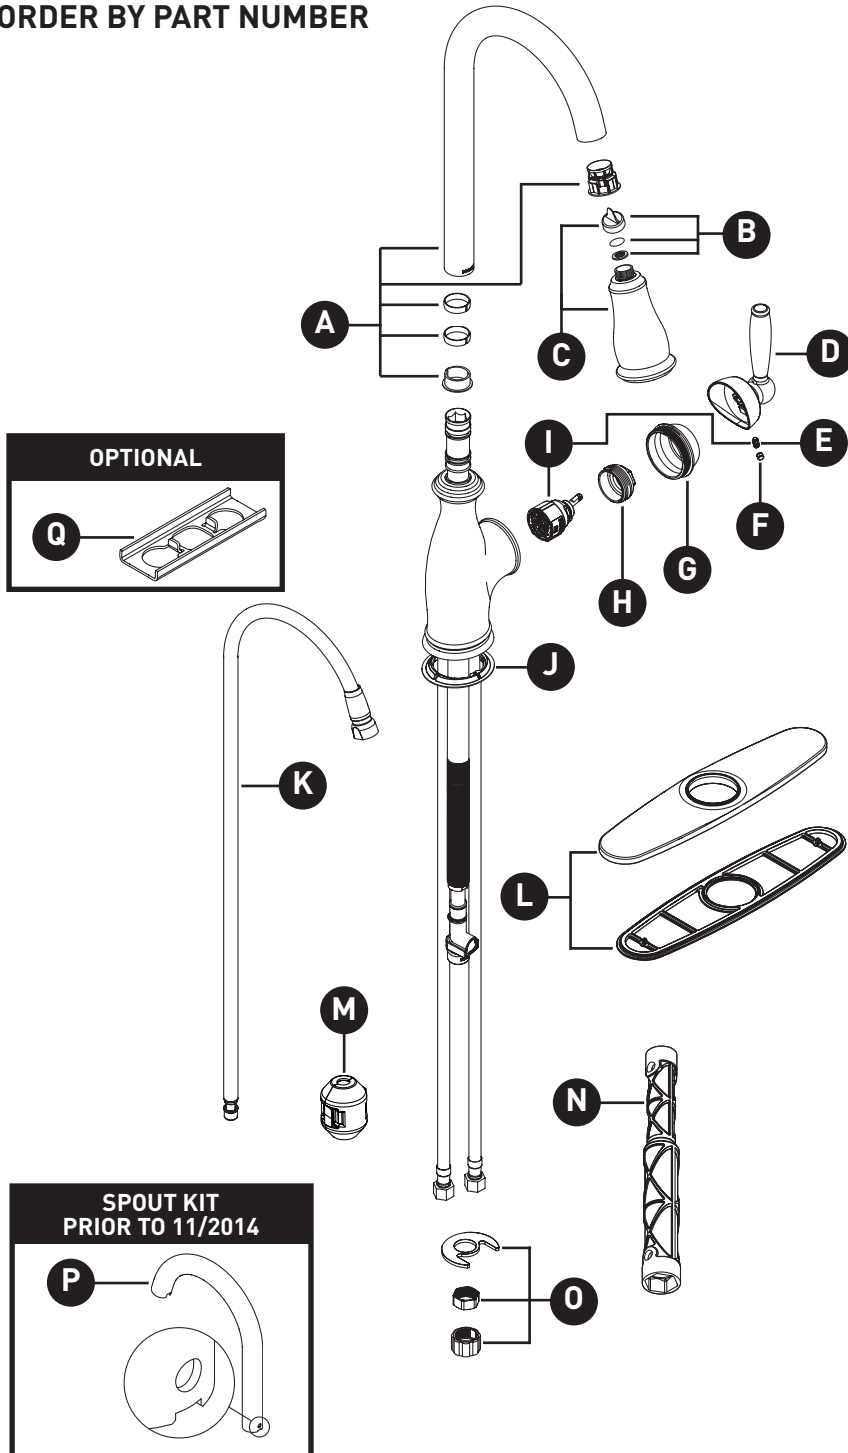

There is more than 1 version of this model.  
Page down to identify the version you have.

**Brantford™**  
Single-Handle High Arc Pulldown  
Kitchen Faucet  
7185 Series  
(Discontinued: 7185CSL)

**ORDER BY PART NUMBER**

**Brantford™**  
Single-Handle High Arc Pulldown  
Kitchen Faucet  
7185 Series  
(Discontinued: 7185CSL)

ORDER BY PART NUMBER

ID	Kit Number	Finish
*A	176078	See Below
B	141025 Wand Screen and O-ring Kit (For Power Boost™ wand kit)	N/A
*C	191005 Power Boost™ Wand Kit (1.5 gpm)	See Below
*D	153978	See Below
E	155023	N/A
*F	152859 152859CSL 152859ORB	Chrome Classic Stainless Oil Rubbed Bronze
*G	140997	See Below
H	144266	N/A
I	1255	N/A
J	153983	N/A
K	150259	N/A
*L	141002	See Below
M	125989	N/A
N	118305	N/A
O	192155	N/A
*P	153976 153976CSL 153976ORB 153976SRS	Chrome Classic Stainless Oil Rubbed Bronze Spot Resist Stainless

**Brantford™**  
Single-Handle High Arc Pulldown  
Kitchen Faucet  
7185 Series  
(Discontinued: 7185CSL)

**ORDER BY PART NUMBER**

ID	Kit Number	Finish
*A	153976	See Below
B	141025 Wand Screen and O-ring Kit (2.2 gpm)	N/A
	158550 Wand Screen and O-ring Kit (1.5 gpm)	N/A
*C	153977 Wand Kit (2.2 gpm)	See Below
	161157 Wand Kit (1.5 gpm)	See Below
*D	153978	See Below
E	155023	N/A
*F	152859	See Below
*G	140997	See Below
H	144266	N/A
I	1255	N/A
J	153983	N/A
K	150259	N/A
*L	141002	See Below
M	125989	N/A
N	118305	N/A
O	146927	N/A

### Brantford™ Single-Handle High Arc Pulldown Kitchen Faucet 7185 Series

ORDER BY PART NUMBER

ID	Kit Number	Finish
*A	153976	See Below
B	141025 Wand Screen and O-ring Kit (2.2 gpm)	N/A
	158550 Wand Screen and O-ring Kit (1.5 gpm)	N/A
*C	153977 Wand Kit (2.2 gpm)	See Below
	161157 Wand Kit (1.5 gpm)	See Below
*D	153978	See Below
E	155023	N/A
*F	152859	See Below
*G	140997	See Below
H	144266	N/A
I	1255	N/A
J	153983	N/A
K	150259	N/A
*L	141002	See Below
M	125989	N/A
N	118305	N/A
O	146927	N/A