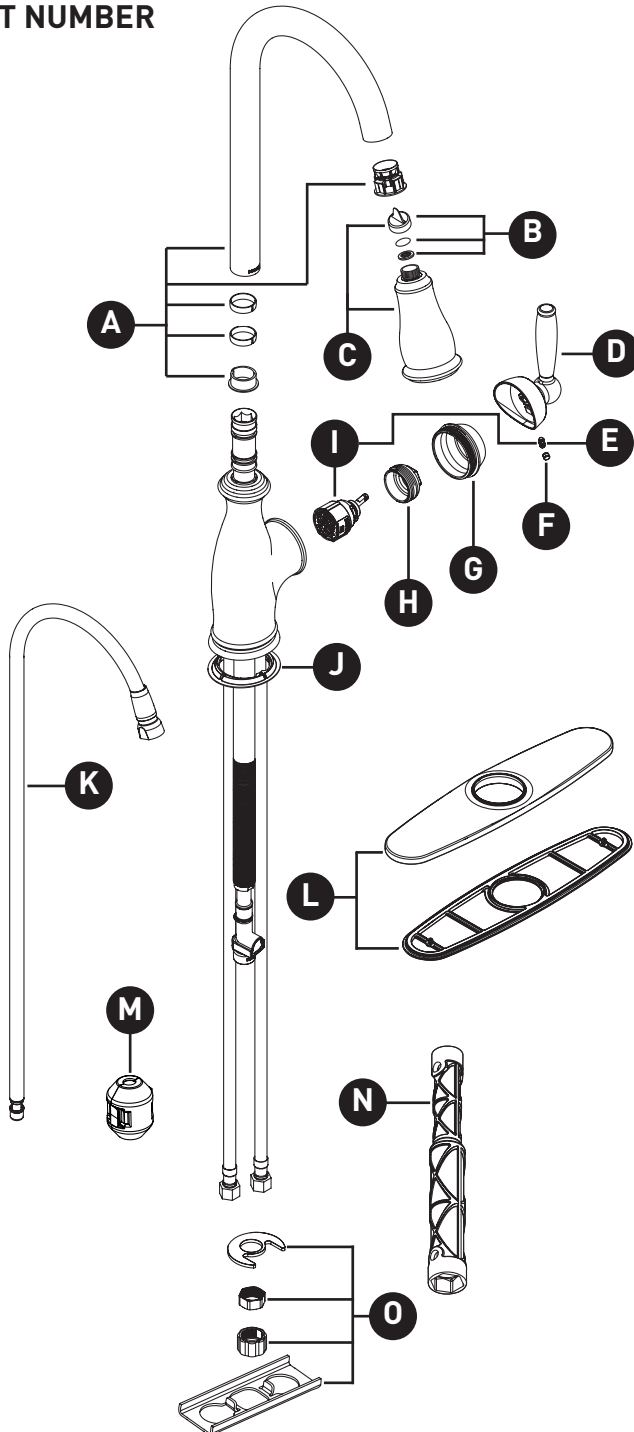

There is more than 1 version of this model.  
Page down to identify the version you have.

**Brantford™**  
Single-Handle High Arc Pulldown  
Kitchen Faucet  
7185 Series  
(Discontinued: 7185CSL)

**ORDER BY PART NUMBER**

**Brantford™**  
Single-Handle High Arc Pulldown  
Kitchen Faucet  
7185 Series  
(Discontinued: 7185CSL)

ORDER BY PART NUMBER

ID	Kit Number	Finish
*A	176078	See Below
B	141025 Wand Screen and O-ring Kit (For Power Boost™ wand kit)	N/A
*C	191005 Power Boost™ Wand Kit (1.5 gpm)	See Below
*D	153978	See Below
E	155023	N/A
*F	152859 152859CSL 152859ORB	Chrome Classic Stainless Oil Rubbed Bronze
*G	140997	See Below
H	144266	N/A
I	1255	N/A
J	153983	N/A
K	150259	N/A
*L	141002	See Below
M	125989	N/A
N	118305	N/A
O	192155	N/A
*P	153976 153976CSL 153976ORB 153976SRS	Chrome Classic Stainless Oil Rubbed Bronze Spot Resist Stainless

**Brantford™**  
Single-Handle High Arc Pulldown  
Kitchen Faucet  
7185 Series  
(Discontinued: 7185CSL)

**ORDER BY PART NUMBER**

ID	Kit Number	Finish
*A	153976	See Below
B	141025 Wand Screen and O-ring Kit (2.2 gpm)	N/A
	158550 Wand Screen and O-ring Kit (1.5 gpm)	N/A
*C	153977 Wand Kit (2.2 gpm)	See Below
	161157 Wand Kit (1.5 gpm)	See Below
*D	153978	See Below
E	155023	N/A
*F	152859	See Below
*G	140997	See Below
H	144266	N/A
I	1255	N/A
J	153983	N/A
K	150259	N/A
*L	141002	See Below
M	125989	N/A
N	118305	N/A
O	146927	N/A

### Brantford™ Single-Handle High Arc Pulldown Kitchen Faucet 7185 Series

ORDER BY PART NUMBER

ID	Kit Number	Finish
*A	153976	See Below
B	141025 Wand Screen and O-ring Kit (2.2 gpm)	N/A
	158550 Wand Screen and O-ring Kit (1.5 gpm)	N/A
*C	153977 Wand Kit (2.2 gpm)	See Below
	161157 Wand Kit (1.5 gpm)	See Below
*D	153978	See Below
E	155023	N/A
*F	152859	See Below
*G	140997	See Below
H	144266	N/A
I	1255	N/A
J	153983	N/A
K	150259	N/A
*L	141002	See Below
M	125989	N/A
N	118305	N/A
O	146927	N/A