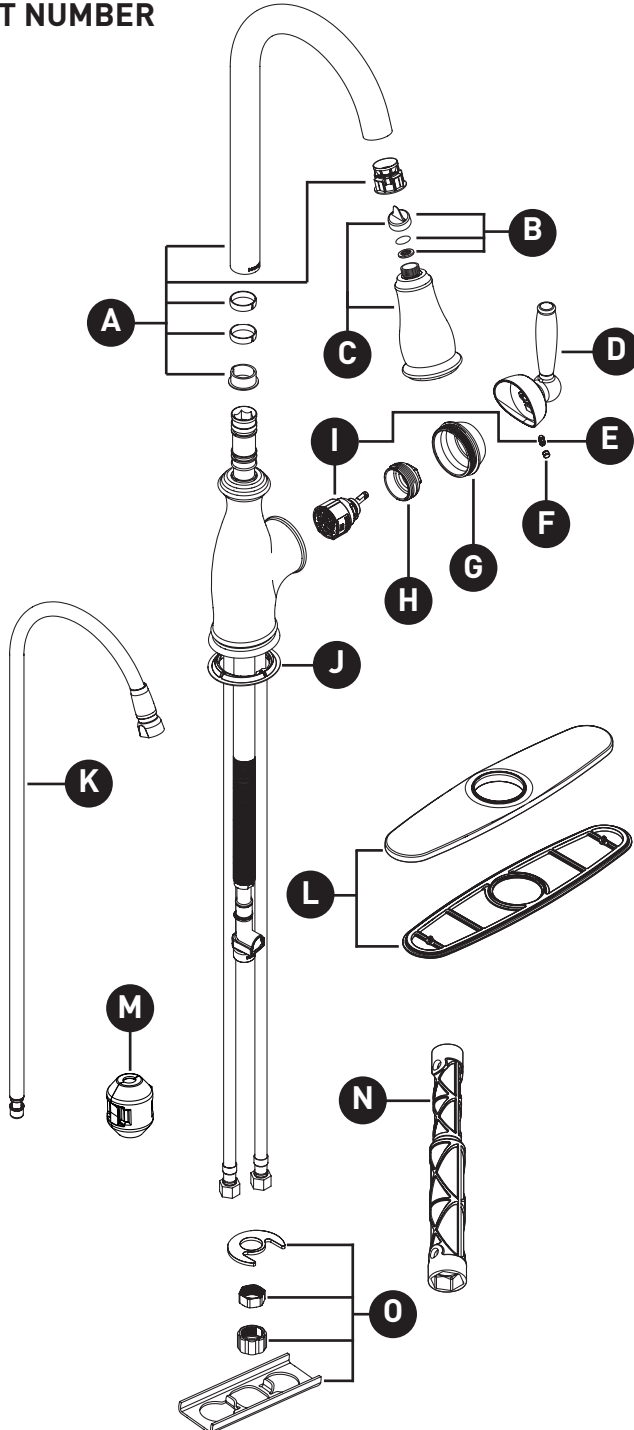

There is more than 1 version of this model.  
Page down to identify the version you have.

**Brantford™**  
Single-Handle High Arc Pulldown  
Kitchen Faucet  
7185 Series  
(Discontinued: 7185CSL)

**ORDER BY PART NUMBER**

**Brantford™**  
Single-Handle High Arc Pulldown  
Kitchen Faucet  
7185 Series  
(Discontinued: 7185CSL)

ORDER BY PART NUMBER

ID	Kit Number	Finish
*A	176078	See Below
B	141025 Wand Screen and O-ring Kit (For Power Boost™ wand kit)	N/A
*C	191005 Power Boost™ Wand Kit (1.5 gpm)	See Below
*D	153978	See Below
E	155023	N/A
*F	152859 152859CSL 152859ORB	Chrome Classic Stainless Oil Rubbed Bronze
*G	140997	See Below
H	144266	N/A
I	1255	N/A
J	153983	N/A
K	150259	N/A
*L	141002	See Below
M	125989	N/A
N	118305	N/A
O	192155	N/A
*P	153976 153976CSL 153976ORB 153976SRS	Chrome Classic Stainless Oil Rubbed Bronze Spot Resist Stainless

**Brantford™**  
Single-Handle High Arc Pulldown  
Kitchen Faucet  
7185 Series  
(Discontinued: 7185CSL)

**ORDER BY PART NUMBER**

ID	Kit Number	Finish
*A	153976	See Below
B	141025 Wand Screen and O-ring Kit (2.2 gpm)	N/A
	158550 Wand Screen and O-ring Kit (1.5 gpm)	N/A
*C	153977 Wand Kit (2.2 gpm)	See Below
	161157 Wand Kit (1.5 gpm)	See Below
*D	153978	See Below
E	155023	N/A
*F	152859	See Below
*G	140997	See Below
H	144266	N/A
I	1255	N/A
J	153983	N/A
K	150259	N/A
*L	141002	See Below
M	125989	N/A
N	118305	N/A
O	146927	N/A

### Brantford™ Single-Handle High Arc Pulldown Kitchen Faucet 7185 Series

ORDER BY PART NUMBER

ID	Kit Number	Finish
*A	153976	See Below
B	141025 Wand Screen and O-ring Kit (2.2 gpm)	N/A
	158550 Wand Screen and O-ring Kit (1.5 gpm)	N/A
*C	153977 Wand Kit (2.2 gpm)	See Below
	161157 Wand Kit (1.5 gpm)	See Below
*D	153978	See Below
E	155023	N/A
*F	152859	See Below
*G	140997	See Below
H	144266	N/A
I	1255	N/A
J	153983	N/A
K	150259	N/A
*L	141002	See Below
M	125989	N/A
N	118305	N/A
O	146927	N/A