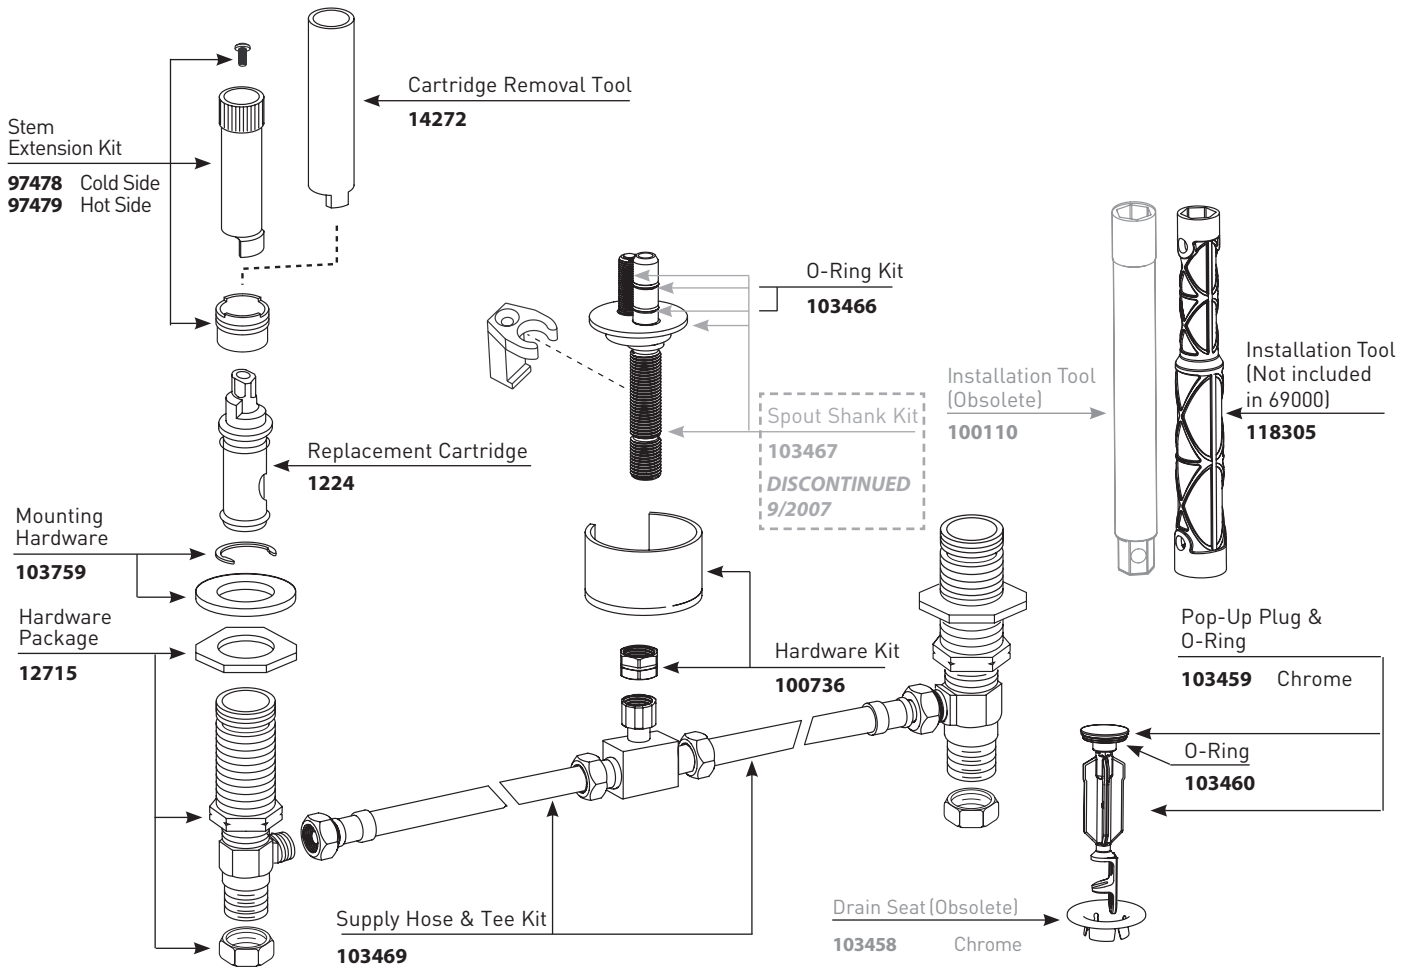

Stem Extension Kit
174290

Replacement Cartridge
1234

Mounting Hardware
103759

Hardware Package
12715

Valve body Kit
174292 - Hot
174291 - Cold

Cartridge Removal Tool
14272

O-Rings (2)
103466

Spout Shank & O Rings
100702

Hardware Kit
93959

Duralock Hose Kit
114299

Installation Tool
(Obsolete)
100110

Installation Tool
(Not included in 69000)
118305

Pop-Up Plug & Seat
10709 Chrome

■ Order by Part Number

M•PACT VALVE	
Widespread Lavatory Rough-in Valve	
MODEL	PACK TYPE
9000	Single
69000	Bulk (6 per carton)
(100110 Wrench not included with 69000)	

■ Order by Part Number

M•PACT VALVE	
Widespread Lavatory Rough-in Valve	
MODEL	PACK TYPE
9000	Single
69000	Bulk (6 per carton)
(100110 Wrench not included with 69000)	

■ Order by Part Number

Illustrated Parts

M•PACT VALVE	
Widespread Lavatory Rough-in Valve	
MODEL	PACK TYPE
9000	Single
69000	Bulk (6 per carton)
(100110 Wrench not included with 69000)	