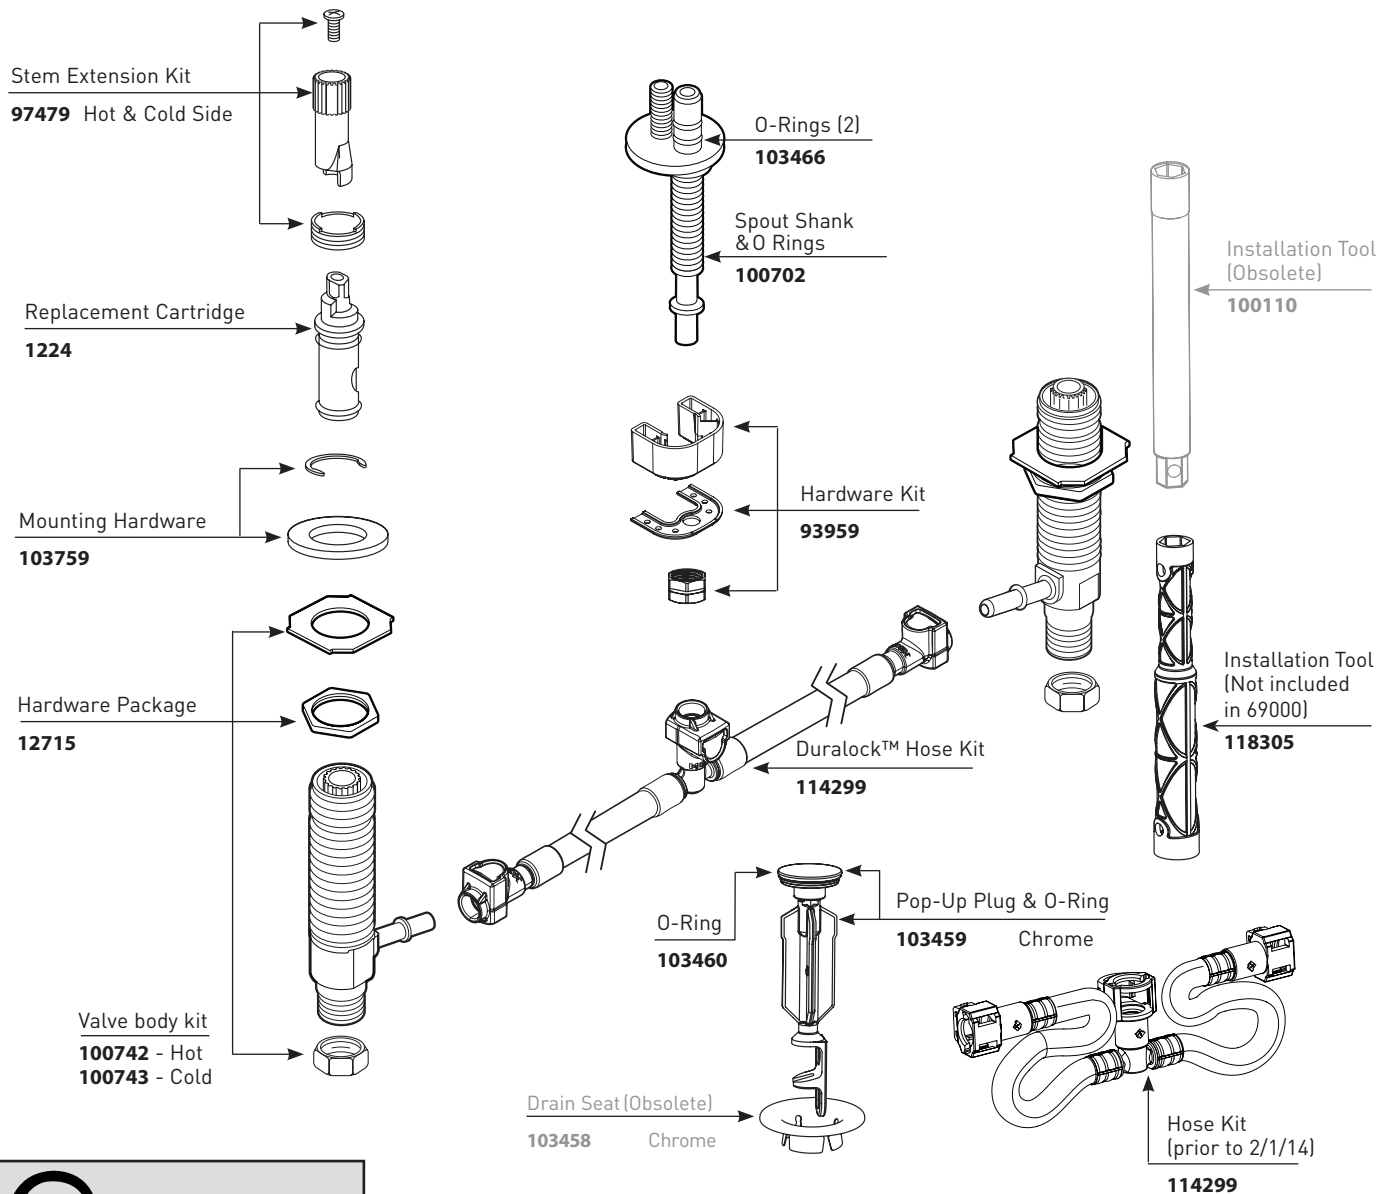

Stem Extension Kit
174290

Replacement Cartridge
1234

Mounting Hardware
103759

Hardware Package
12715

Valve body Kit
174292 - Hot
174291 - Cold

Cartridge Removal Tool
14272

O-Rings (2)
103466

Spout Shank & O Rings
100702

Hardware Kit
93959

Duralock Hose Kit
114299

Installation Tool
(Obsolete)
100110

Installation Tool
(Not included in 69000)
118305

Pop-Up Plug & Seat
10709 Chrome

■ Order by Part Number

M•PACT VALVE	
Widespread Lavatory Rough-in Valve	
MODEL	PACK TYPE
9000	Single
69000	Bulk (6 per carton)
(100110 Wrench not included with 69000)	

■ Order by Part Number

M•PACT VALVE	
Widespread Lavatory Rough-in Valve	
MODEL	PACK TYPE
9000	Single
69000	Bulk (6 per carton)
(100110 Wrench not included with 69000)	

■ Order by Part Number

Illustrated Parts

M•PACT VALVE	
Widespread Lavatory Rough-in Valve	
MODEL	PACK TYPE
9000	Single
69000	Bulk (6 per carton)
(100110 Wrench not included with 69000)	