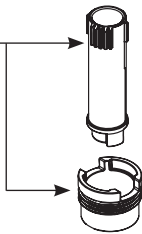

■ Order by Part Number

*There is more than one version of this model.
Page down to identify the version you have.*

M•PACT VALVE	
Widespread Lavatory Rough-in Valve	
MODEL	PACK TYPE
9000	Single
69000	Bulk (6 per carton)
(100110 Wrench not included with 69000)	

Stem Extension Kit
174290