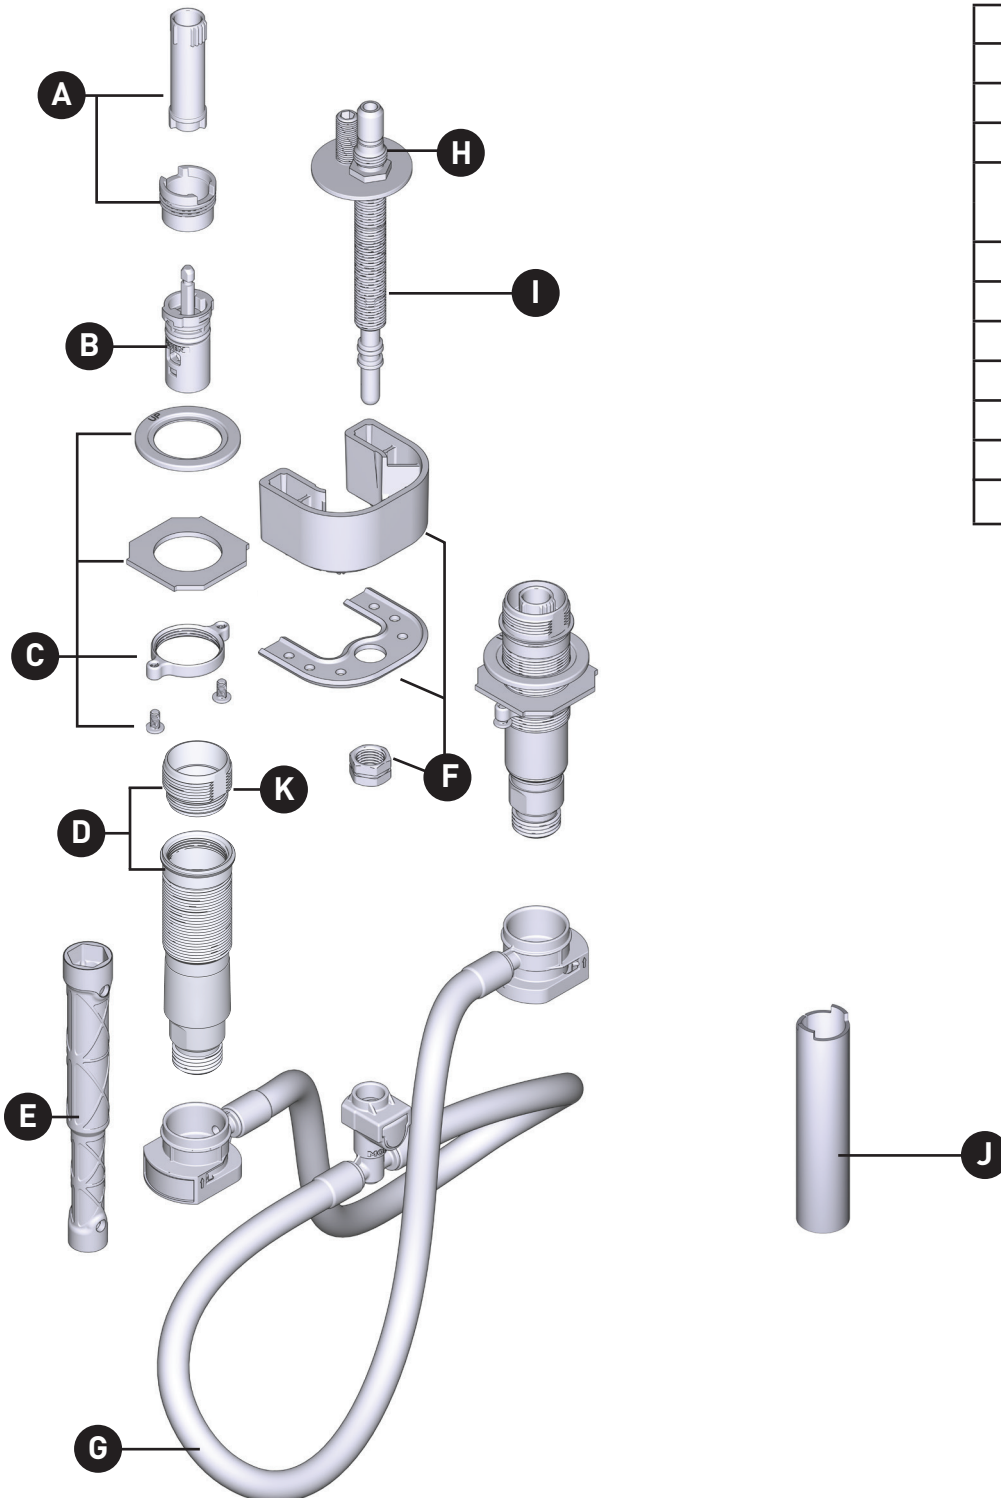

MOEN®

*There is more than one version of this model.
Page down to identify the version you have.*

ORDER BY PART NUMBER

ILLUSTRATED PARTS

M•PACT Valve

Widespread Lavatory Rough-In Valve

9000 Single

69000 Bulk Pack (6 per carton)

Hardware Kit
93959

Duralock Hose Kit
114299

Installation Tool
(Obsolete)
100110

Installation Tool
(Not included in 69000)
118305

Pop-Up Plug & Seat
10709 Chrome

■ Order by Part Number

M•PACT VALVE	
Widespread Lavatory Rough-in Valve	
MODEL	PACK TYPE
9000	Single
69000	Bulk (6 per carton)
(100110 Wrench not included with 69000)	

■ Order by Part Number

M•PACT VALVE	
Widespread Lavatory Rough-in Valve	
MODEL	PACK TYPE
9000	Single
69000	Bulk (6 per carton)
(100110 Wrench not included with 69000)	

■ Order by Part Number

Illustrated Parts

M•PACT VALVE	
Widespread Lavatory Rough-in Valve	
MODEL	PACK TYPE
9000	Single
69000	Bulk (6 per carton)
(100110 Wrench not included with 69000)	