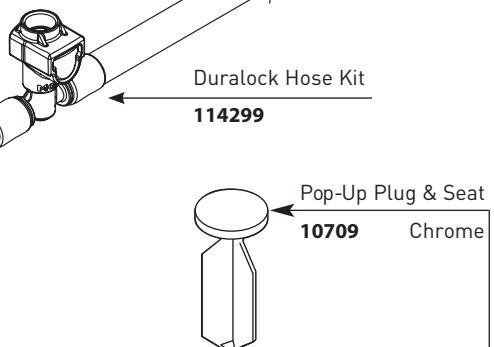

Stem Extension Kit
174290

Replacement Cartridge
1234

Mounting Hardware
103759

Hardware Package
12715

Valve body Kit
174292 - Hot
174291 - Cold

Cartridge Removal Tool
14272

O-Rings (2)
103466

Spout Shank & O Rings
100702

Hardware Kit
93959

Duralock Hose Kit
114299

Installation Tool
(Obsolete)
100110

Installation Tool
(Not included in 69000)
118305

Pop-Up Plug & Seat
10709 Chrome

■ Order by Part Number

M•PACT VALVE	
Widespread Lavatory Rough-in Valve	
MODEL	PACK TYPE
9000	Single
69000	Bulk (6 per carton)
(100110 Wrench not included with 69000)	