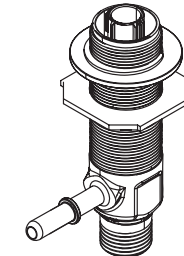

Stem Extension Kit
174290

Replacement Cartridge
1234

Mounting Hardware
103759

Hardware Package
12715

Valve body Kit
174292 - Hot
174291 - Cold

Cartridge Removal Tool
14272

O-Rings (2)
103466

Spout Shank & O Rings
100702

Hardware Kit
93959

Duralock Hose Kit
114299

Installation Tool
(Obsolete)
100110

Installation Tool
(Not included in 69000)
118305

Pop-Up Plug & Seat
10709 Chrome

■ Order by Part Number

M•PACT VALVE	
Widespread Lavatory Rough-in Valve	
MODEL	PACK TYPE
9000	Single
69000	Bulk (6 per carton)
(100110 Wrench not included with 69000)	

■ Order by Part Number

M•PACT VALVE	
Widespread Lavatory Rough-in Valve	
MODEL	PACK TYPE
9000	Single
69000	Bulk (6 per carton)
(100110 Wrench not included with 69000)	

■ Order by Part Number

Illustrated Parts