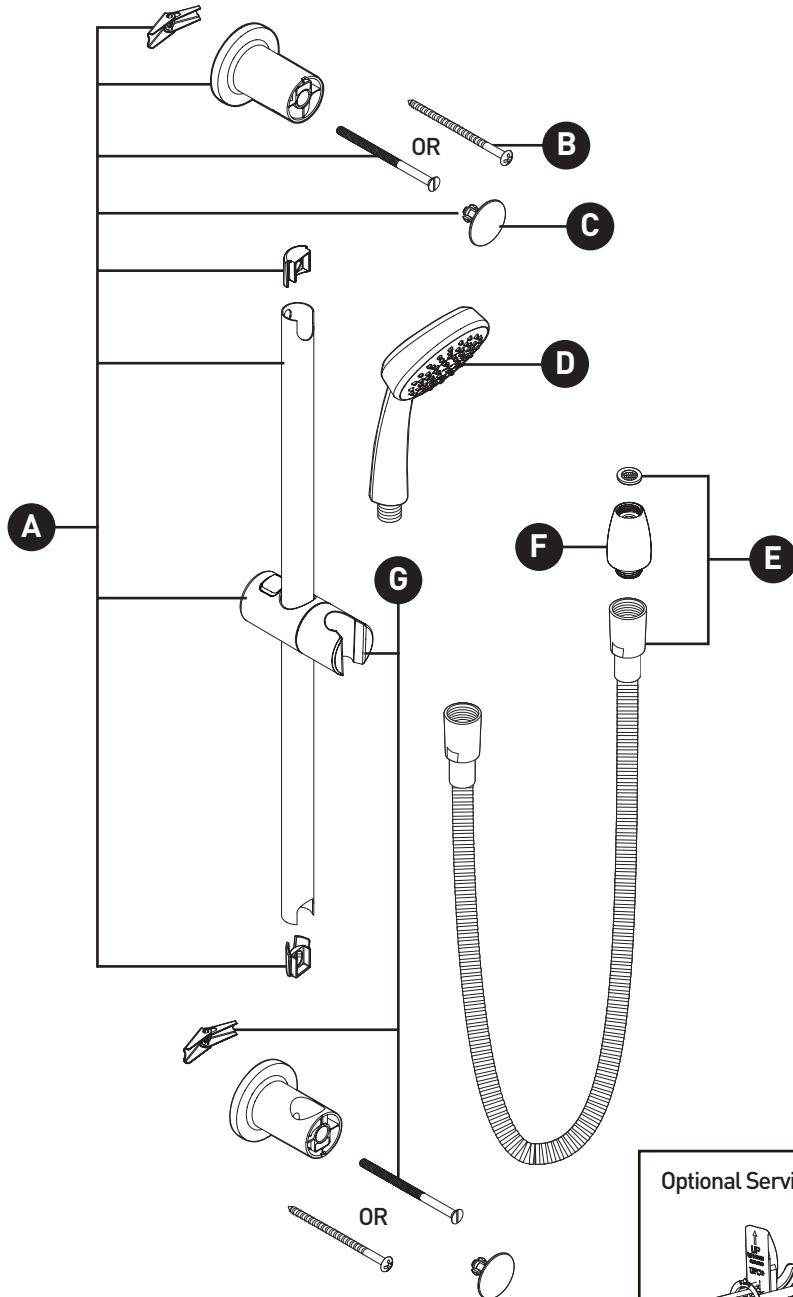

Single Function Handshower with Slide Bar and Hose

3868 Series

ORDER BY PART NUMBER

ID	Kit Number	Finish
*A	155746	See Below
B	137035	N/A
*C	146670	See Below
*D	155747	See Below
*E	155748	See Below
*F	A714	Chrome
	A714BG	Brushed Gold
	A714ORB	Oil Rubbed Bronze
	A714ST	(Used with Brushed Nickel)
*G	137034	N/A

***Finish Determined by Suffix**

<u>Finish</u>	<u>Description</u>
No Suffix	Chrome
BG	Brushed Gold
BL	Matte Black
BN	Brushed Nickel
BZG	Bronzed Gold
ORB	Oil Rubbed Bronze

Optional Service Kit

A750
Secure Mount
(mounting hardware)