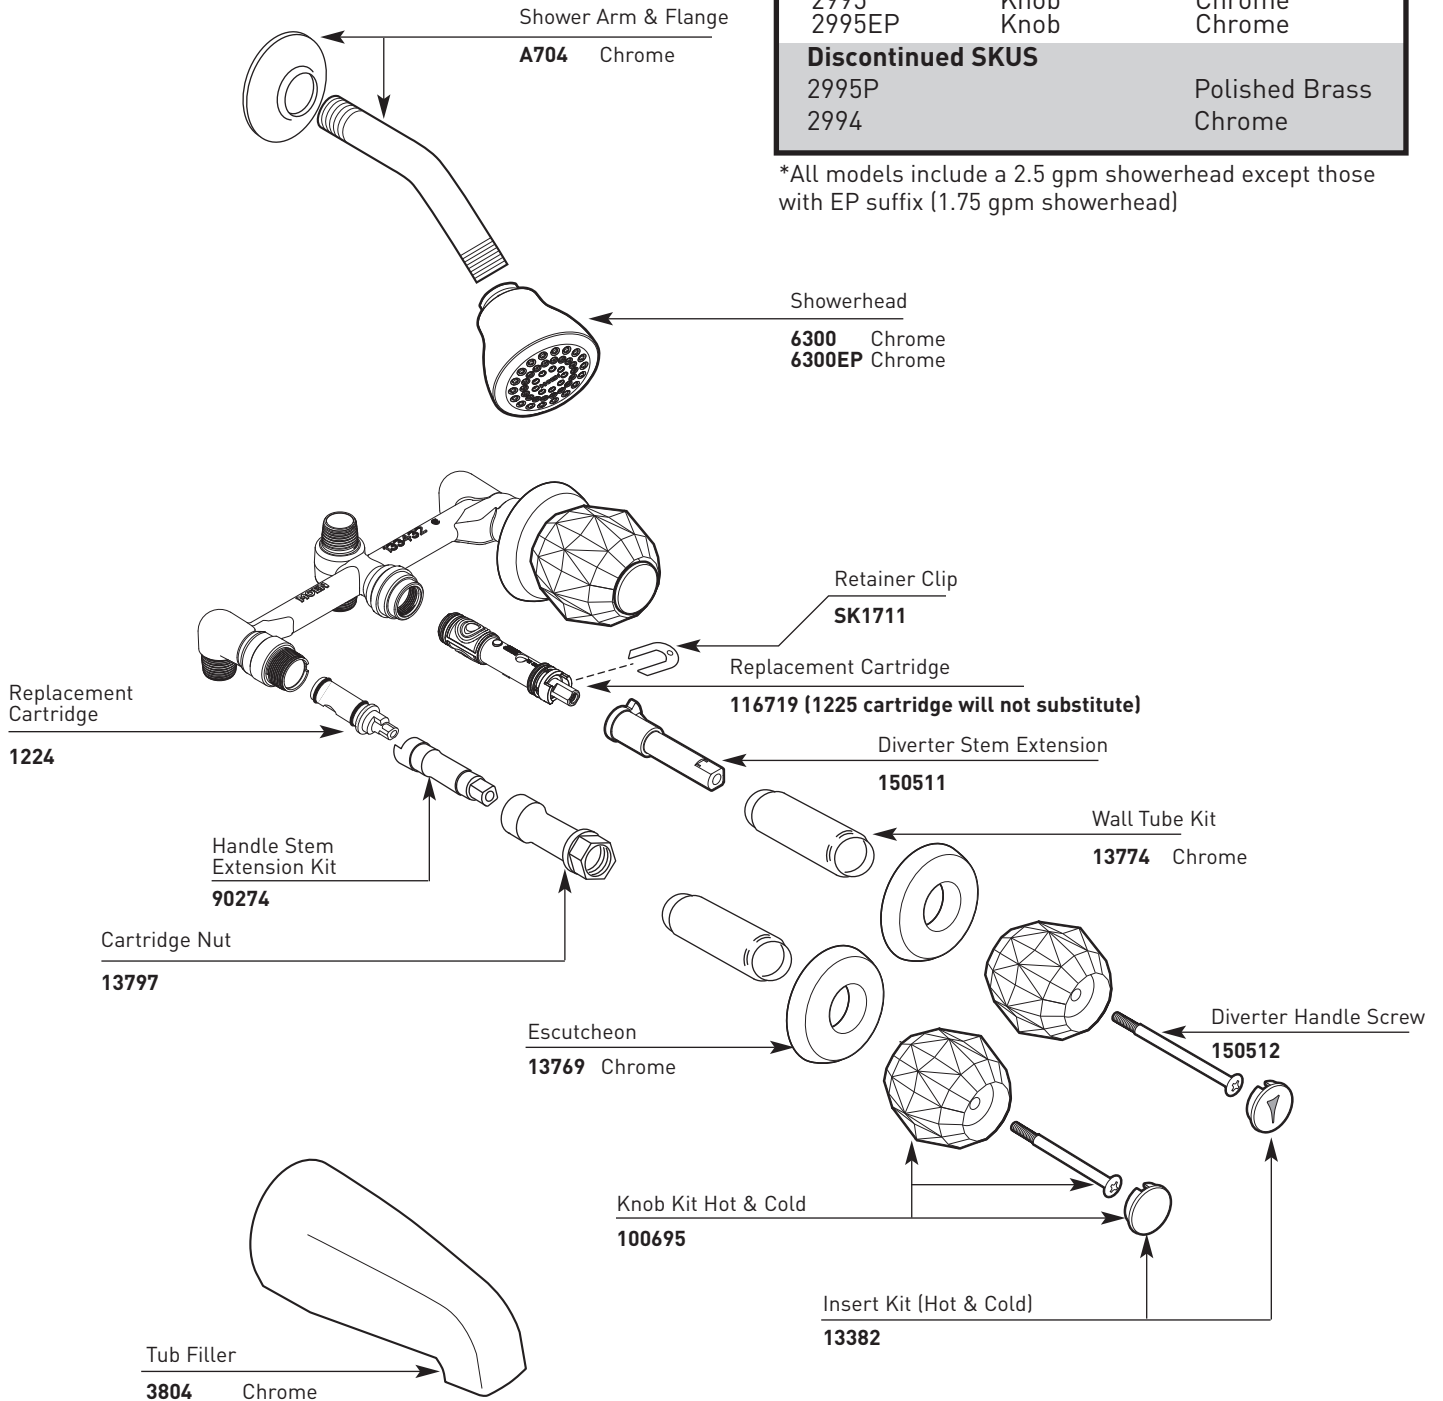

MOEN®

ILLUSTRATED PARTS

ORDER BY PART NUMBER

There is more than 1 version of this model.
Page down to identify the version you have.

CHATEAU®		
Three-Handle Tub/Shower Valve		
MODEL	HANDLE	FINISH
2995	Knob	Chrome
2995EP	Knob	Chrome
Discontinued SKUS		
2995P		Polished Brass
2994		Chrome

*All models include a 2.5 gpm showerhead except those with EP suffix (1.75 gpm showerhead)

MOEN®

ILLUSTRATED PARTS

ORDER BY PART NUMBER

Model on this page is prior to 12/2009

CHATEAU®		
Three-Handle Tub/Shower Valve		
MODEL	HANDLE	FINISH
2995	Knob	Chrome
Discontinued SKUS		
2995P		Polished Brass
2994		Chrome