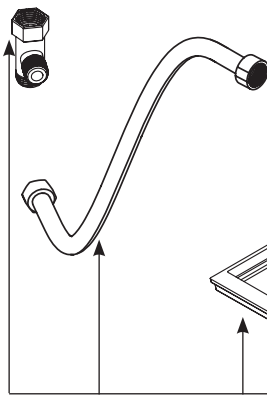

## Illustrated Parts

**E-Bidet**

MODEL

**EB2000**

Screen Filter

**207738**

Spray Nozzle Tip

**207739**

Installation Accessories

(Mounting bolt, expansion nut, adjustment bracket, seat bumper and installation template not shown)

**205042**

Remote Control with Mounting Bracket (\*Hardware Not Shown)

**204133**