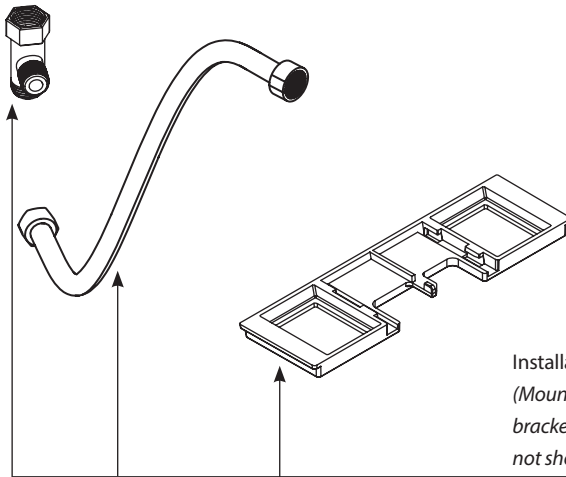

## Illustrated Parts

**E-Bidet**

MODEL

**EB1000**

Screen Filter

207738

Installation Accessories

(Mounting bolt, expansion nut, adjustment bracket, seat bumper and installation template not shown)