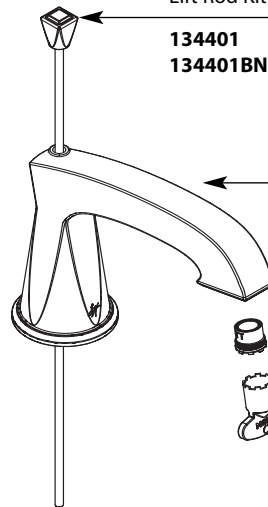

Divine™
Two-Handle Lavatory Widespread Faucet Trim

Models: **CATS458** Chrome
CATS458BN Brushed Nickel

For use with CAS948 valve.

Handle Kit

134402 Chrome
134402BN Brushed Nickel

Lift Rod Kit

134401 Chrome
134401BN Brushed Nickel

Spout Kit

134400 Chrome
134400BN Brushed Nickel

Aerator (1.5 gpm) & Tool

316711

Aerator (2.2 gpm) & Tool

128878

Pop-Up Plug & Seat

10709 Chrome
10709BN Brushed Nickel