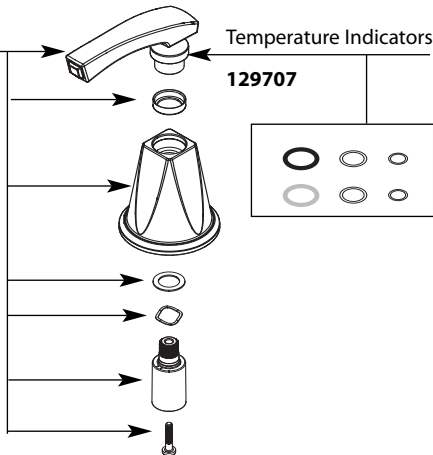

Divine™
Two-Handle Lavatory Widespread Faucet Trim

Models: **CATS458** Chrome
CATS458BN Brushed Nickel

For use with CAS948 valve.

Handle Kit

134402 Chrome
134402BN Brushed Nickel

Lift Rod Kit

134401 Chrome
134401BN Brushed Nickel

Spout Kit

134400 Chrome
134400BN Brushed Nickel

Aerator (1.5 gpm) & Tool

316711

Aerator (2.2 gpm) & Tool

128878

Pop-Up Plug & Seat

10709 Chrome
10709BN Brushed Nickel