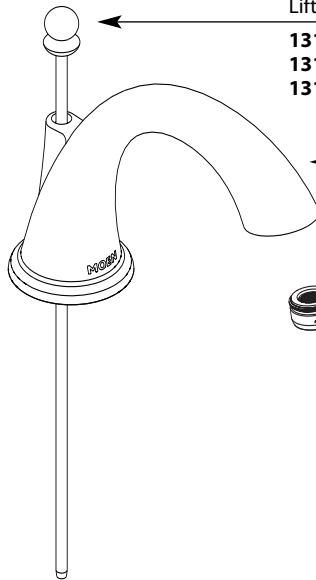

# Illustrated Parts

BRANTFORD™		
Two-Handle Widespread Lavatory Faucet Trim		
MODEL	HANDLE	FINISH
CAT6620	Lever	Chrome
CAT6620BN	Lever	Brushed Nickel
CAT6620ORB	Lever	Oil Rubbed Bronze

Handle Cap

- 131099** Chrome
- 131099BN** Brushed Nickel
- 131099ORB** Oil Rubbed Bronze

Handle Kit - HOT or COLD

- 131101** Chrome
- 131101BN** Brushed Nickel
- 131101ORB** Oil Rubbed Bronze

Lift Rod Kit

- 131100** Chrome
- 131100BN** Brushed Nickel
- 131100ORB** Oil Rubbed Bronze

Spout Kit

- 131102** Chrome
- 131102BN** Brushed Nickel
- 131102ORB** Oil Rubbed Bronze

Aerator (1.5 gpm)

- 101010** Chrome
- 101010BN** Brushed Nickel
- 101010ORB** Oil Rubbed Bronze

Aerator (2.2 gpm)

- 3919** Chrome
- 3919BN** Brushed Nickel
- 3919ORB** Oil Rubbed Bronze

Pop-Up Plug & Seat