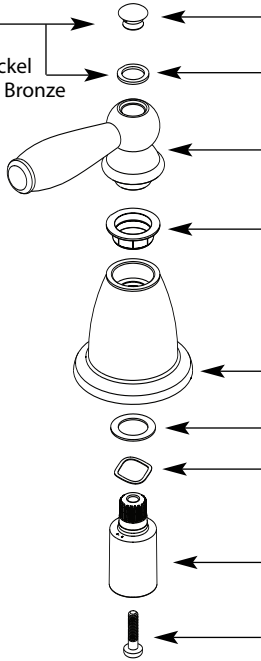

Buy it for looks. Buy it for life.®

■ Valve: CA9000, CA69000

# Illustrated Parts

BRANTFORD™		
Two-Handle Widespread Lavatory Faucet Trim		
MODEL	HANDLE	FINISH
CAT6620	Lever	Chrome
CAT6620BN	Lever	Brushed Nickel
CAT6620ORB	Lever	Oil Rubbed Bronze

Handle Cap

- 131099** Chrome
- 131099BN** Brushed Nickel
- 131099ORB** Oil Rubbed Bronze

Handle Kit - HOT or COLD

- 131101** Chrome
- 131101BN** Brushed Nickel
- 131101ORB** Oil Rubbed Bronze

Lift Rod Kit

- 131100** Chrome
- 131100BN** Brushed Nickel
- 131100ORB** Oil Rubbed Bronze

Spout Kit

- 131102** Chrome
- 131102BN** Brushed Nickel
- 131102ORB** Oil Rubbed Bronze

- 10709** Chrome
- 10709BN** Brushed Nickel
- 10709ORB** Oil Rubbed Bronze