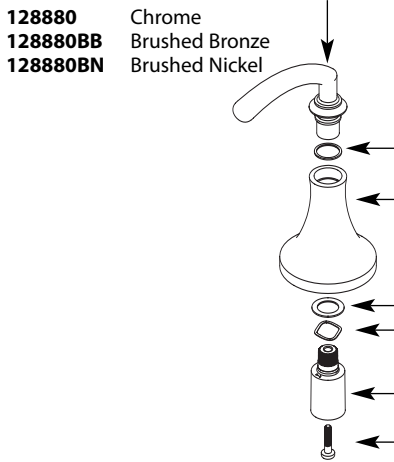

Buy it for looks. Buy it for life.®

■ Valve: CA9000, CA69000

Illustrated Parts

ICON™		
Two-Handle Widespread Lavatory Faucet Trim		
MODEL	HANDLE	FINISH
CAT6520	Lever	Chrome
CAT6520BB	Lever	Brushed Bronze
CAT6520BN	Lever	Brushed Nickel

Handle Kit - HOT or COLD

Lift Rod Kit

Spout Kit

Aerator (1.5 gpm) & Tool

316711

Aerator (2.2 gpm) & Tool

128878

Pop-Up Plug & Seat