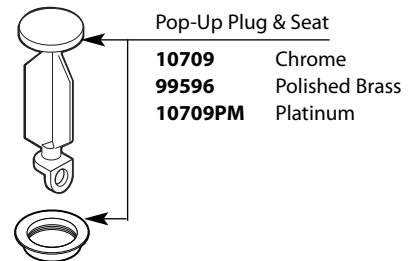

Buy it for looks. Buy it for life.®

Illustrated Parts

Order by Part Number
Valves: CA9000, CA69000,
9000, 69000

MONTICELLO®		
Two-Handle Widespread Lavatory Faucet		
MODEL	HANDLE	FINISH
CAT4572	Lever	Chrome
CAT4572P	Lever	Polished Brass
CAT4572CP	Lever	Chrome/Polished Brass
DISCONTINUED SKUS		
CAT4572CPC	Lever	Chrome/Porcelain
CAT4572PM	Lever	Platinum
CAT4572PMC	Lever	Platinum/Chrome