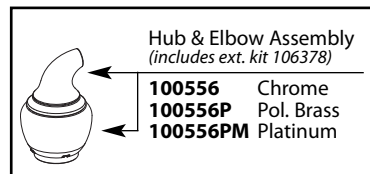

Buy it for looks. Buy it for life.®

Illustrated Parts

Order by Part Number
Valves: CA9000, CA69000,
9000, 69000

MONTICELLO®		
Two-Handle Widespread Lavatory Faucet		
MODEL	HANDLE	FINISH
CAT4572	Lever	Chrome
CAT4572P	Lever	Polished Brass
CAT4572CP	Lever	Chrome/Polished Brass
DISCONTINUED SKUS		
CAT4572CPC	Lever	Chrome/Porcelain
CAT4572PM	Lever	Platinum
CAT4572PMC	Lever	Platinum/Chrome