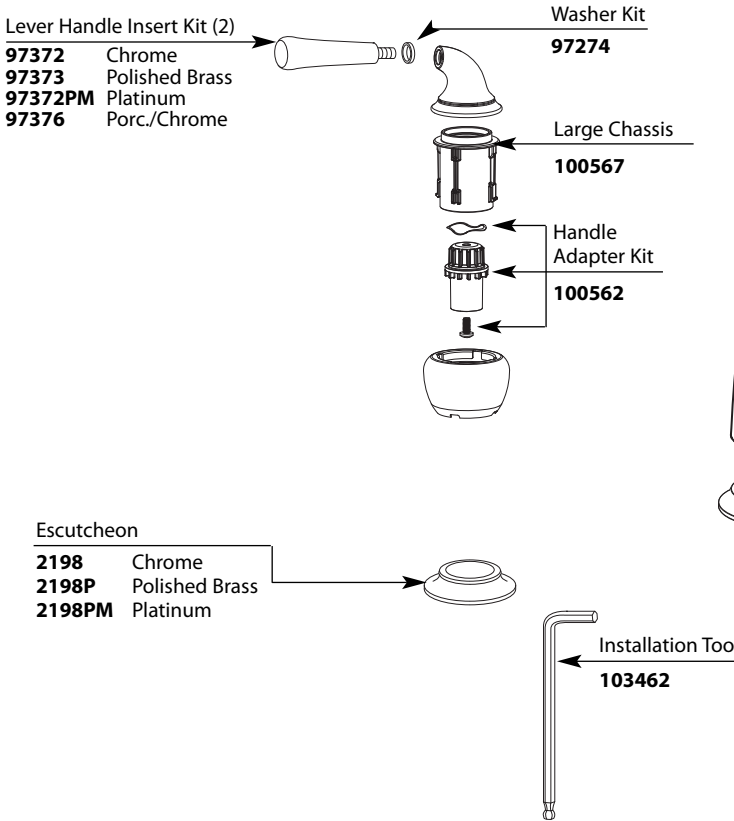

Buy it for looks. Buy it for life.®

Illustrated Parts

Order by Part Number
Valves: CA9000, CA69000,
9000, 69000

MONTICELLO®		
Two-Handle Widespread Lavatory Faucet		
MODEL	HANDLE	FINISH
CAT4572	Lever	Chrome
CAT4572P	Lever	Polished Brass
CAT4572CP	Lever	Chrome/Polished Brass
DISCONTINUED SKUS		
CAT4572CPC	Lever	Chrome/Porcelain
CAT4572PM	Lever	Platinum
CAT4572PMC	Lever	Platinum/Chrome