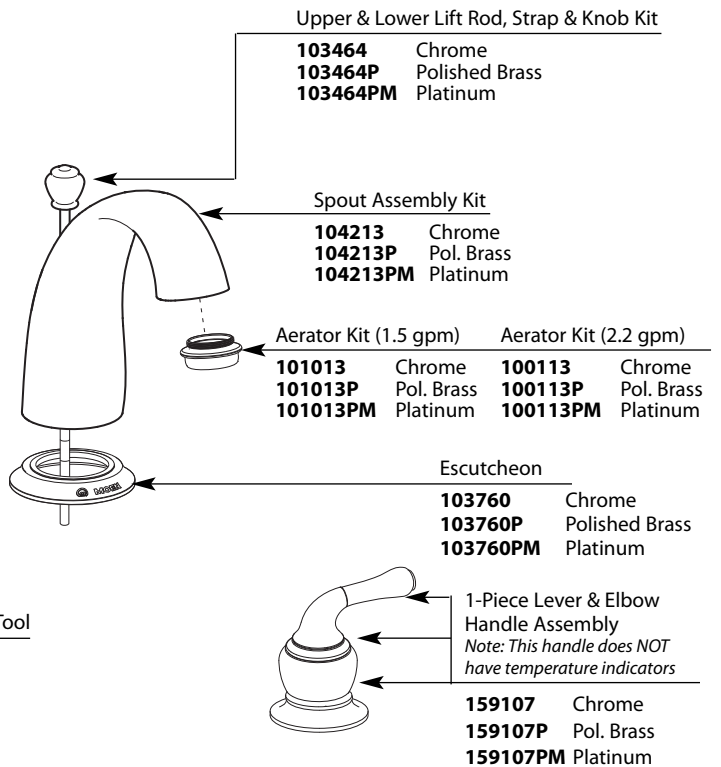

Buy it for looks. Buy it for life.®

Illustrated Parts

Order by Part Number
Valves: CA9000, CA69000,
9000, 69000

MONTICELLO®		
Two-Handle Widespread Lavatory Faucet		
MODEL	HANDLE	FINISH
CAT4572	Lever	Chrome
CAT4572P	Lever	Polished Brass
CAT4572CP	Lever	Chrome/Polished Brass
DISCONTINUED SKUS		
CAT4572CPC	Lever	Chrome/Porcelain
CAT4572PM	Lever	Platinum
CAT4572PMC	Lever	Platinum/Chrome