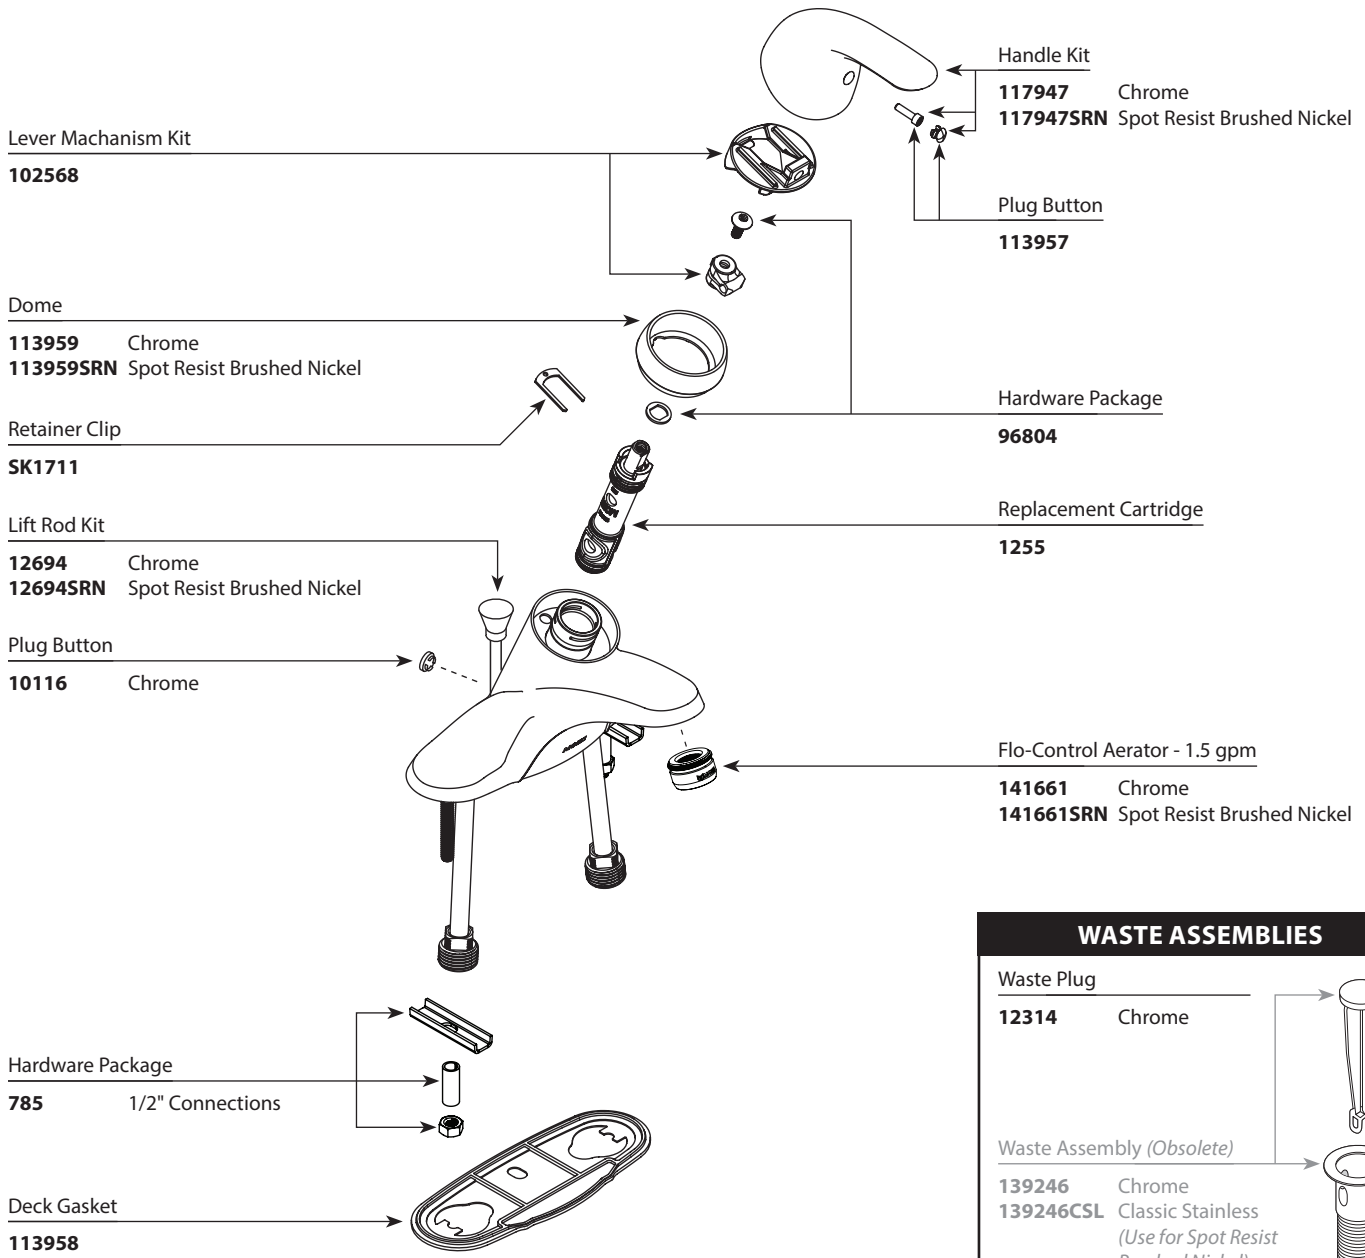

12694 Chrome
12694SRN Spot Resist Brushed Nickel

Plug Button

10116 Chrome

Hardware Package

785 1/2" Connections

Deck Gasket

113958

ADLER™		
Single-Handle Lavatory Faucet		
MODEL	FINISH	NOTES
CAL84500	Chrome	No Waste
CAL84502	Chrome	Non-Metallic Waste
CAL84502SRN	Spot Resist Brushed Nickel	Non-Metallic Waste
84503	Chrome	Non-Metallic Waste (Knob included)

Handle Kit

162864 Chrome
162864SRN Spot Resist Brushed Nickel

Set Screw

155023

Plug Button

151644 Red/Blue

Cartridge Nut

Note: Must change nut with cartridge

144266

Flo-Control Aerator - 1.5 gpm

101010 Chrome
101010SRN Spot Resist Brushed Nickel

WASTE ASSEMBLIES	
<i>For Waste Service Order Full Assembly</i>	
Non-Metallic Waste Assembly	
151018 Chrome	
151018CSL Classic Stainless (Use for Spot Resist Brushed Nickel)	

Buy it for looks. Buy it for life.®

Illustrated Parts

■ Order by Part Number

ADLER™ Single-Handle Lavatory Faucet		
MODEL	FINISH	NOTES
CAL84500	Chrome	No Waste
CAL84502	Chrome	Non-Metallic Waste
CAL84502SRN	Spot Resist Brushed Nickel	Non-Metallic Waste