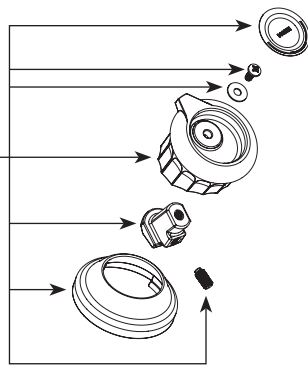

161134

Dome Kit

153206

Dome

150628 Chrome
150628SRN Spot Resist Brushed Nickel

Cartridge, Cartridge Nut and Set Screw

1255

Lift Rod Kit

12694 Chrome
12694SRN Spot Resist Brushed Nickel

Plug Button

10116 Chrome

Hardware Package

785 1/2" Connections

Deck Gasket

113958

ADLER™		
Single-Handle Lavatory Faucet		
MODEL	FINISH	NOTES
CAL84500	Chrome	No Waste
CAL84502	Chrome	Non-Metallic Waste
CAL84502SRN	Spot Resist Brushed Nickel	Non-Metallic Waste
84503	Chrome	Non-Metallic Waste (Knob included)

Handle Kit

162864 Chrome
162864SRN Spot Resist Brushed Nickel

Set Screw

155023

Plug Button

151644 Red/Blue

Cartridge Nut

Note: Must change nut with cartridge

Buy it for looks. Buy it for life.®

Illustrated Parts

■ Order by Part Number

ADLER™ Single-Handle Lavatory Faucet		
MODEL	FINISH	NOTES
CAL84500	Chrome	No Waste
CAL84502	Chrome	Non-Metallic Waste
CAL84502SRN	Spot Resist Brushed Nickel	Non-Metallic Waste