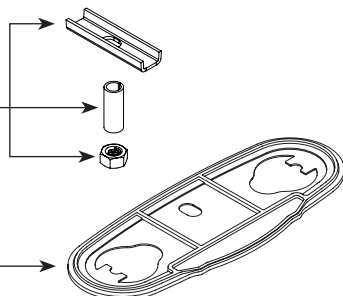

12694 Chrome
12694SRN Spot Resist Brushed Nickel

Plug Button

10116 Chrome

Hardware Package

785 1/2" Connections

Deck Gasket

113958

ADLER™		
Single-Handle Lavatory Faucet		
MODEL	FINISH	NOTES
CAL84500	Chrome	No Waste
CAL84502	Chrome	Non-Metallic Waste
CAL84502SRN	Spot Resist Brushed Nickel	Non-Metallic Waste
84503	Chrome	Non-Metallic Waste (Knob included)

Handle Kit

162864 Chrome
162864SRN Spot Resist Brushed Nickel

Set Screw

155023

Plug Button

151644 Red/Blue

Cartridge Nut

Note: Must change nut with cartridge