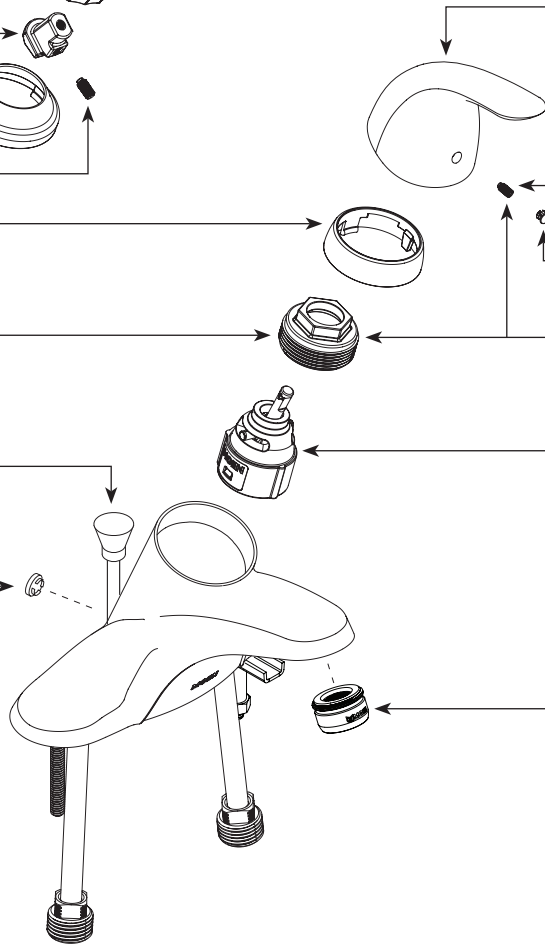

161134

Dome Kit

153206

Dome

150628 Chrome
150628SRN Spot Resist Brushed Nickel

Cartridge, Cartridge Nut and Set Screw

1255

Lift Rod Kit

12694 Chrome
12694SRN Spot Resist Brushed Nickel

Plug Button

10116 Chrome

Hardware Package

785 1/2" Connections

Deck Gasket

113958

ADLER™		
Single-Handle Lavatory Faucet		
MODEL	FINISH	NOTES
CAL84500	Chrome	No Waste
CAL84502	Chrome	Non-Metallic Waste
CAL84502SRN	Spot Resist Brushed Nickel	Non-Metallic Waste
84503	Chrome	Non-Metallic Waste (Knob included)

Handle Kit

162864 Chrome
162864SRN Spot Resist Brushed Nickel

Set Screw

155023

Plug Button

151644 Red/Blue

Cartridge Nut

Note: Must change nut with cartridge

Buy it for looks. Buy it for life.®

Illustrated Parts

■ Order by Part Number

ADLER™ Single-Handle Lavatory Faucet		
MODEL	FINISH	NOTES
CAL84500	Chrome	No Waste
CAL84502	Chrome	Non-Metallic Waste
CAL84502SRN	Spot Resist Brushed Nickel	Non-Metallic Waste