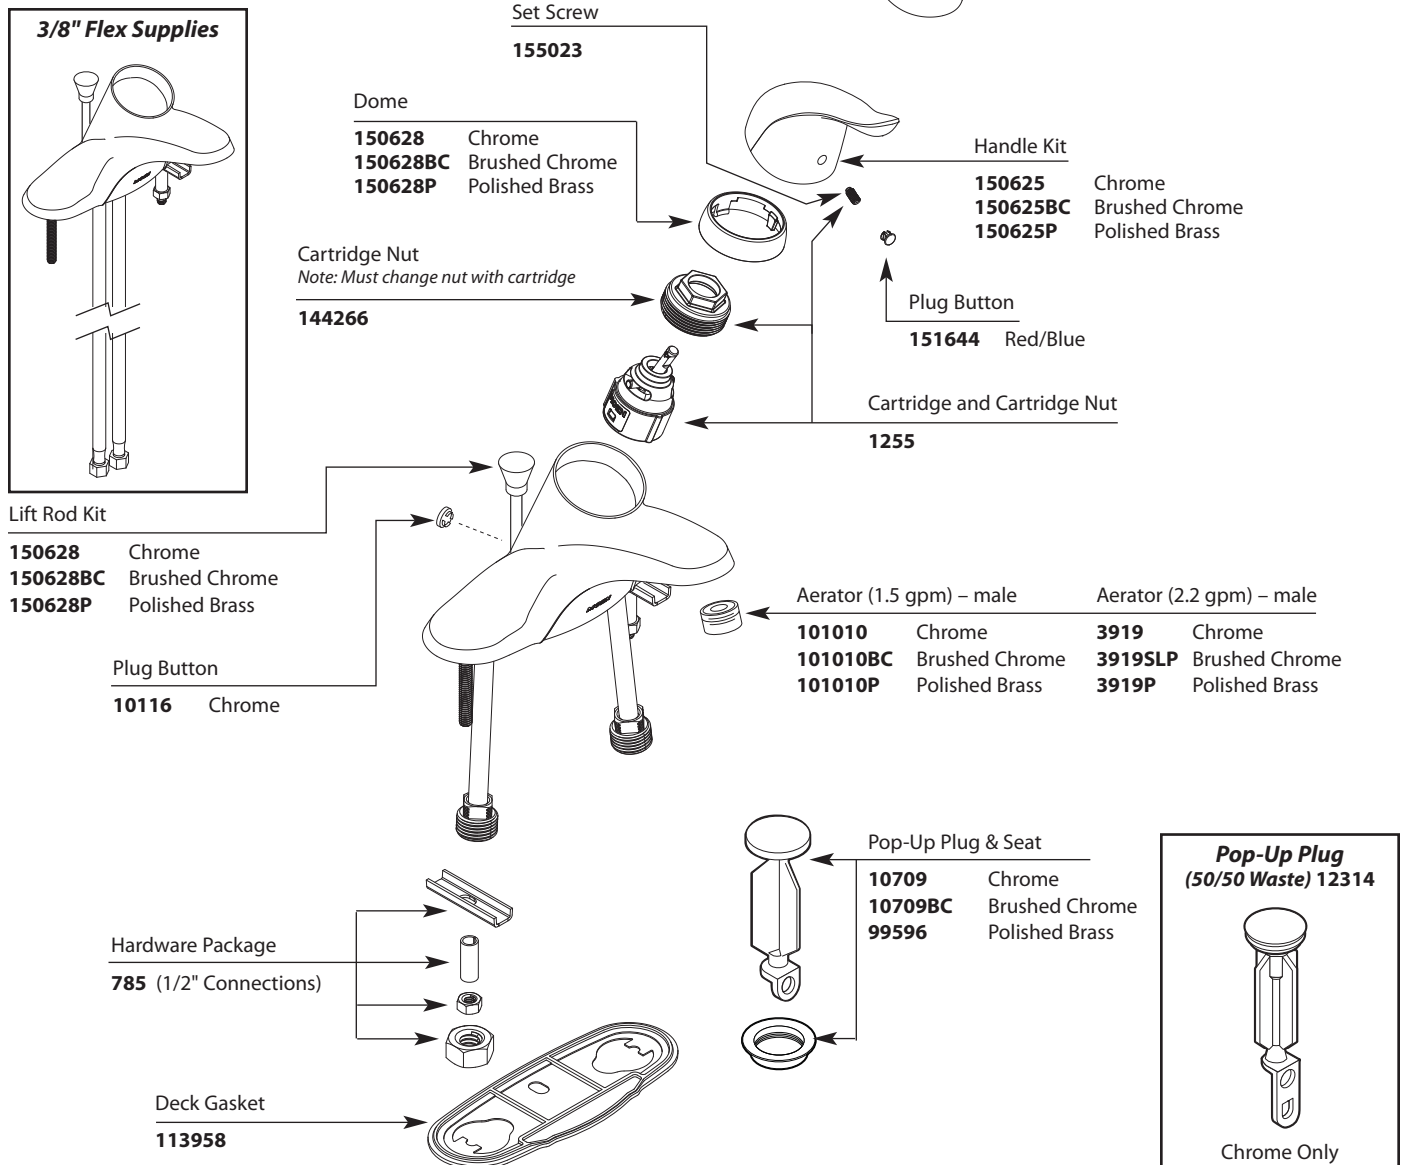

Buy it for looks. Buy it for life.®

Illustrated Parts

CHATEAU® Single-Handle Lavatory Faucet							
MODEL		WASTE	FINISH	MODEL		WASTE	FINISH
CAL4621	Lav 1/2" connections	Metallic	Chrome	CAL64600	Lav 3/8" flex supplies	None	Chrome
CAL4621BC	Lav 1/2" connections	Metallic	Brushed Chrome	CAL64601	Lav 1/2" connections	None	Chrome
CAL4621P	Lav 1/2" connections	Metallic	Polished Brass	CAL64621	Lav 1/2" connections	50/50	Chrome
CAL4625	Lav 3/8" flex supplies	Metallic	Chrome	CAL64624	Lav 3/8" flex supplies	Metallic	Chrome
CAL4601	Lav 1/2" connections	None	Chrome	CAL64625	Lav 3/8" flex supplies	50/50	Chrome
CAL4605	Lav 1/2" connections	None	Chrome	CAL64635	Lav 1/2" connections	Metallic	Chrome
CAL4631BC	Lav 3/8" flex supplies	Metallic	Brushed Chrome	CAL64620	Lav 1/2" connections	None	Chrome
CAL4635	Lav 1/2" connections	Metallic	Chrome				

Order by Part Number

*There is more than 1 version of this model.
Page down to identify the version you have.*

Buy it for looks. Buy it for life.®

Illustrated Parts

CHATEAU® Single-Handle Lavatory Faucet							
MODEL		WASTE	FINISH	MODEL		WASTE	FINISH
CAL4621	Lav 1/2" connections	Metallic	Chrome	CAL64600	Lav 16" supplies	None	Chrome
CAL4621CP	Lav 1/2" connections	Metallic	Chrome/Pol. Brass	CAL64601	Lav 1/2" connections	None	Chrome
CAL4621BC	Lav 1/2" connections	Metallic	Brushed Chrome	CAL64621	Lav 1/2" connections	50/50	Chrome
CAL4621P	Lav 1/2" connections	Metallic	Polished Brass	CAL64624	Lav 16" supplies	Metallic	Chrome
CAL4625	Lav 16" supplies	Metallic	Chrome	CAL64625	Lav 16" supplies	50/50	Chrome
CAL4601	Lav 1/2" connections	None	Chrome	CAL64635	Lav 1/2" connections	Metallic	Chrome
CAL4605	Lav 1/2" connections	None	Chrome	CAL64620	Lav 1/2" connections	None	Chrome
CAL4635	Lav 1/2" connections	Metallic	Chrome				

■ Order by Part Number