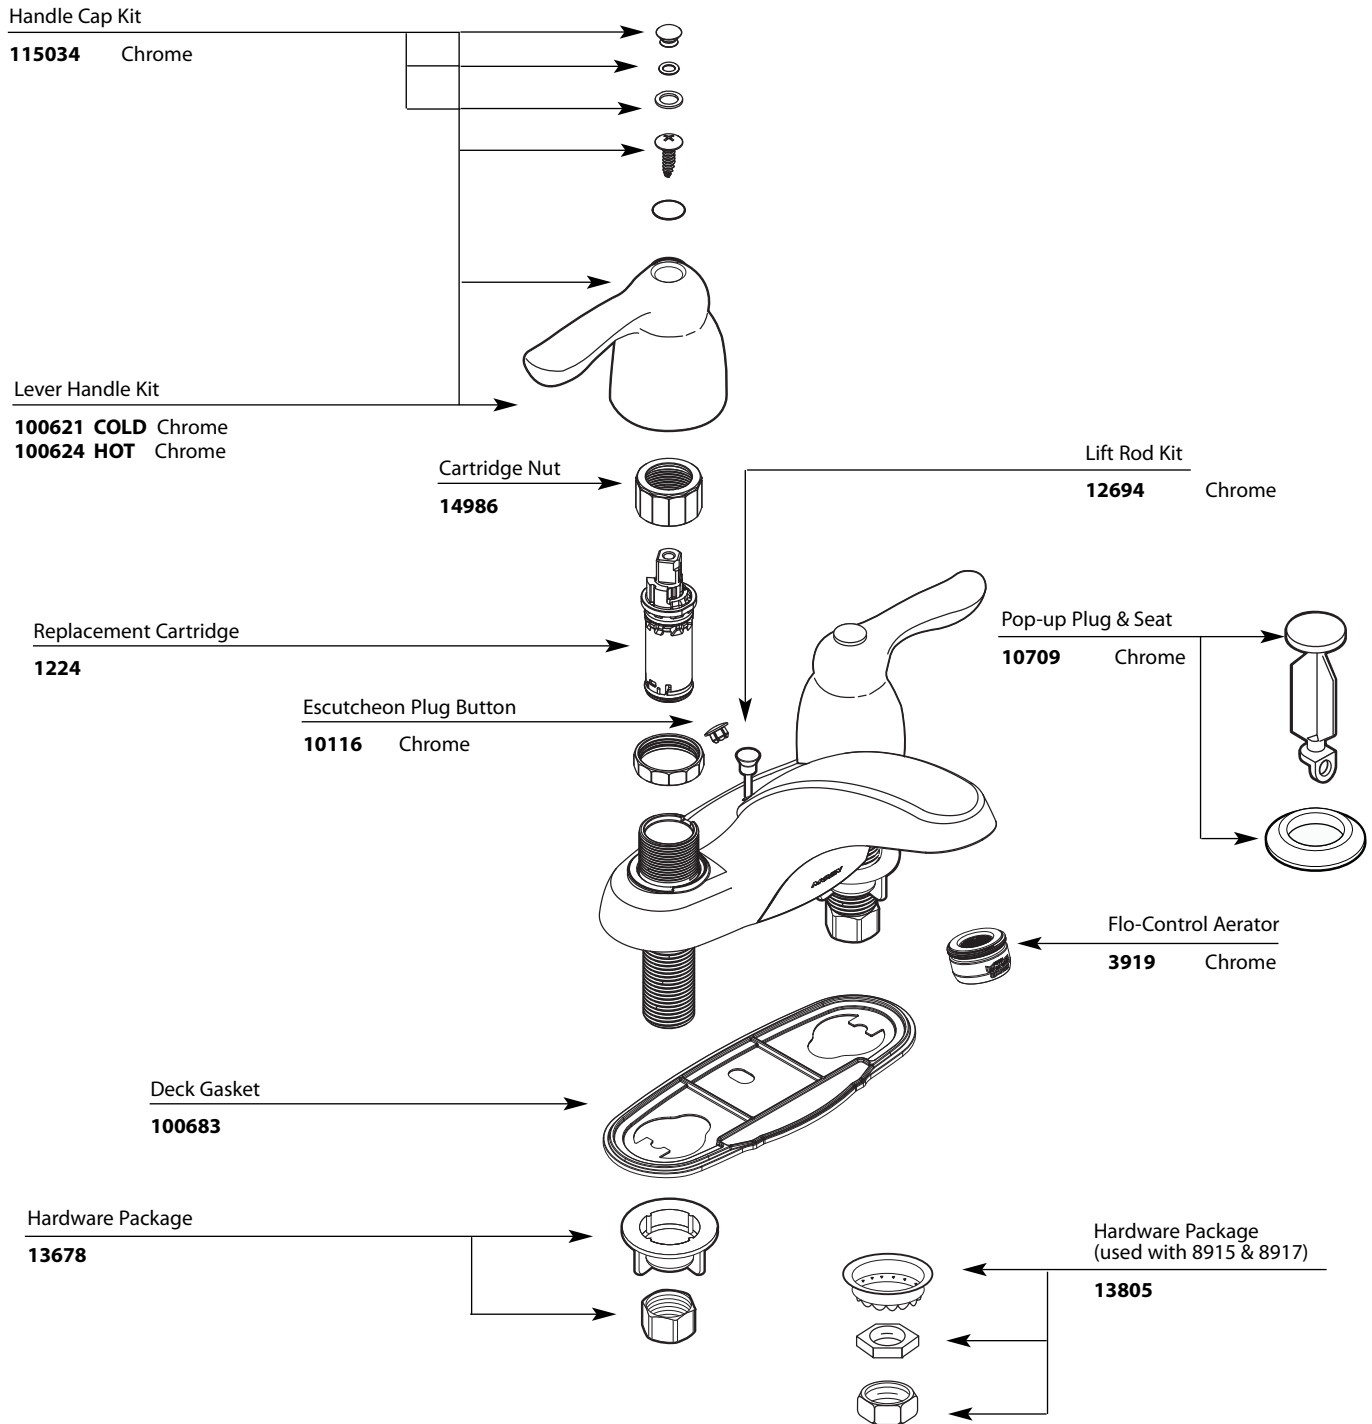

■ Order by Part Number

Two-Handle Lavatory Faucet		
MODEL	TYPE	FINISH
CA8915	Lav w/o waste	Chrome
CA8917	Lav w/metal waste	Chrome

05/14/2011 EXP10849
Released 00