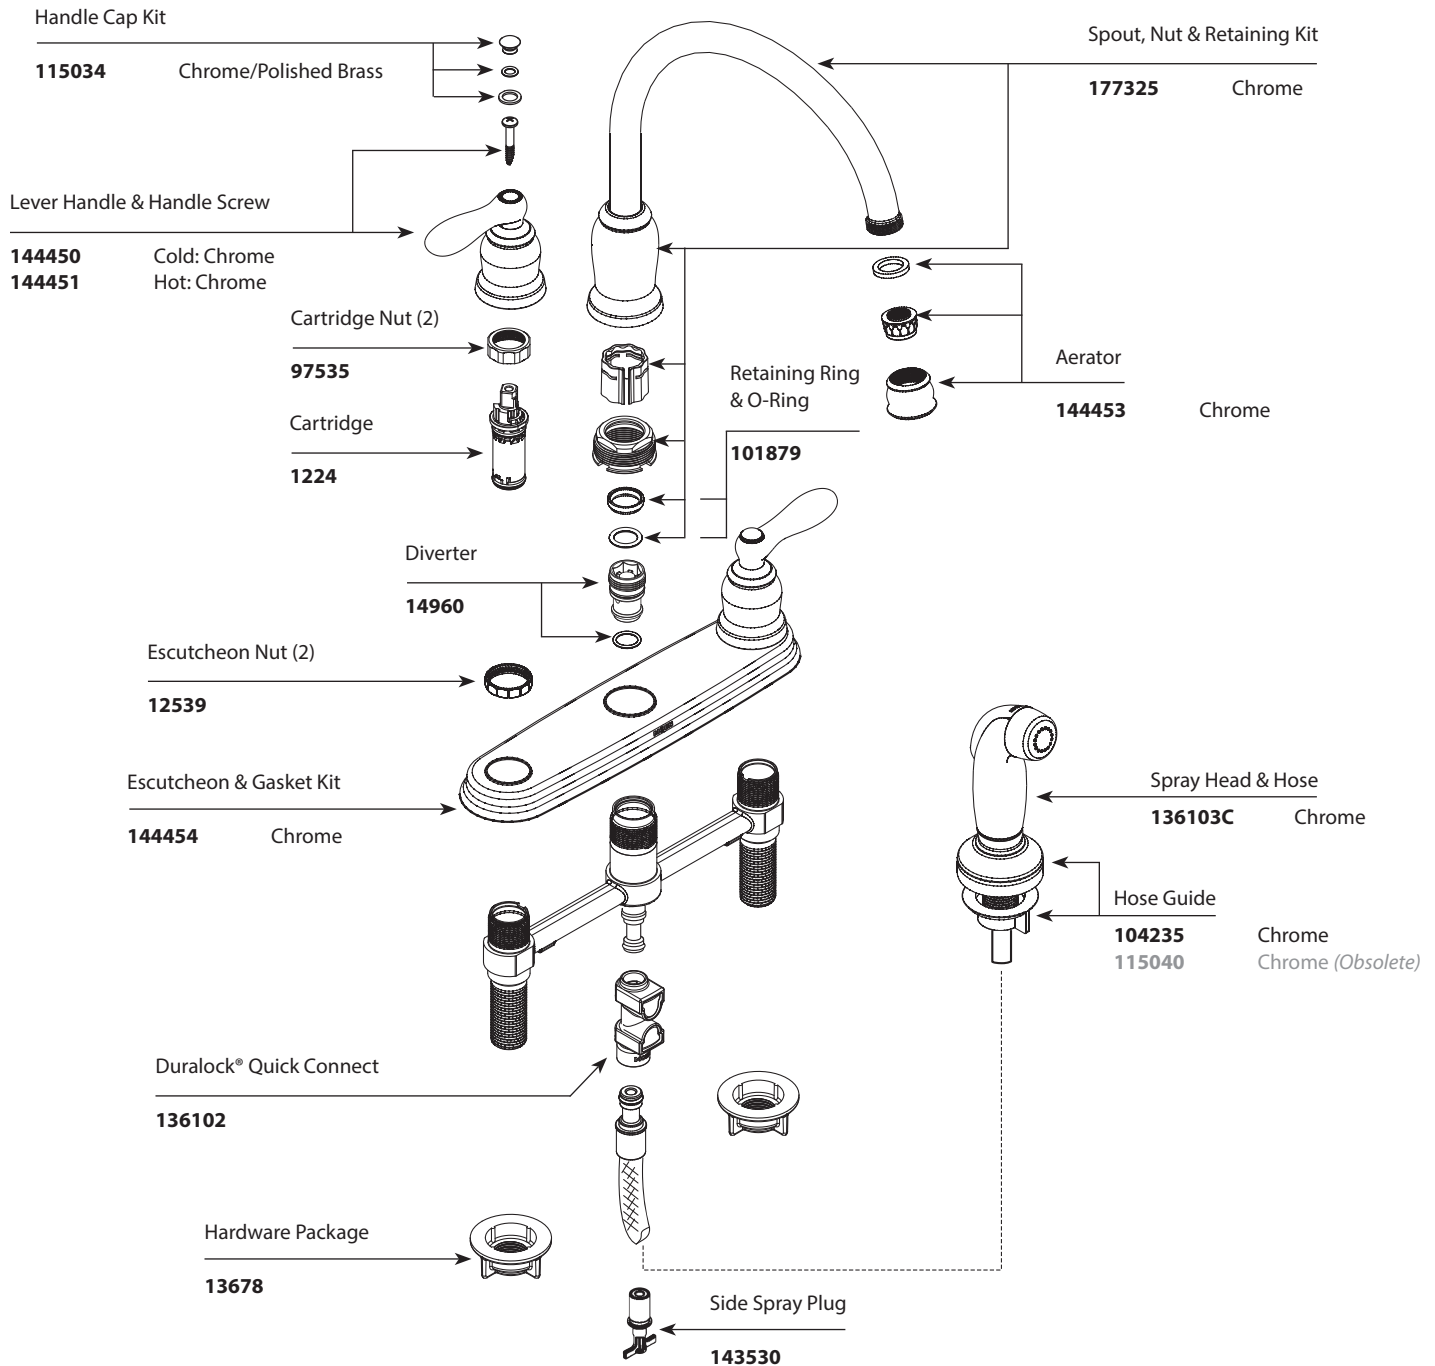

MOEN®

■ Order by Part Number

*There is more than one version of this model.
Page down to identify the version you have.*

Illustrated Parts

Caldwell™		
Two-Handle High Arc Spout Lever Style Kitchen Faucet w/Side Spray		
MODEL	HANDLE	FINISH
CA87888	Lever	Chrome

■ Order by Part Number

Caldwell™		
Two-Handle High Arc Spout Lever Style Kitchen Faucet w/Side Spray		
MODEL	HANDLE	FINISH
CA87888	Lever	Chrome
<i>DISCONTINUED</i>		
CA87888SL	Lever	Stainless
CA87888CP	Lever	Chrome/Polished Brass
CA87889	Lever	Chrome w/o side spray